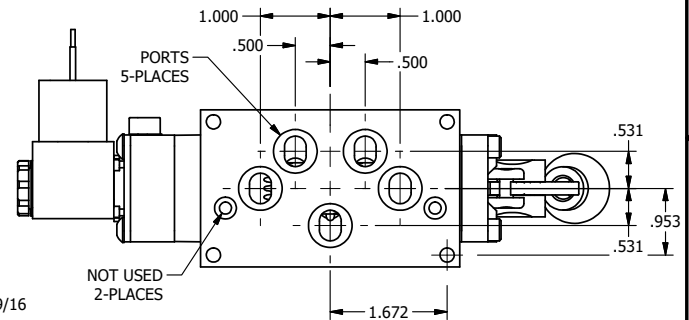

4

3

2

1

AAA
PRODUCTS
INTERNATIONAL

**AAA PRODUCTS
INTERNATIONAL**
7114 Harry Hines Blvd
Dallas, TX 75235

TITLE: **3/8" SUBPLATE SNGL SOL, 2 POS,
SPR RTRN, MOLD-OVER, 120/60,
LEVER ASSIST, LCKNG OVRD**

DRAWING NO.:
DIM_ESAH3PJO