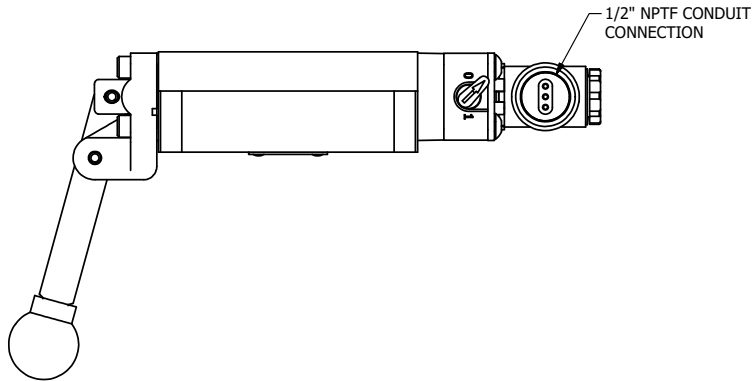

4

3

2

1

AAA
PRODUCTS
INTERNATIONAL

**AAA PRODUCTS
INTERNATIONAL**
7114 Harry Hines Blvd
Dallas, TX 75235

TITLE: **3/8" SUBPLATE SNGL SOL, 2 POS,
SPR RTRN, MOLD-OVER, 120/60,
LEVER ASSIST, LCKNG OVRD**

DRAWING NO.:
DIM_ESAH3PJO