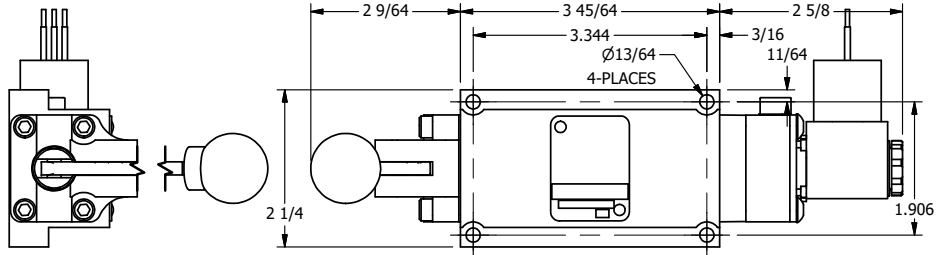

4

3

2

1

AAA
PRODUCTS
INTERNATIONAL

**AAA PRODUCTS
INTERNATIONAL**
7114 Harry Hines Blvd
Dallas, TX 75235

TITLE: **3/8" SUBPLATE SNGL SOL, 2 POS,
SPR RTRN, MOLD-OVER, 120/60,
LEVER ASSIST, LCKNG OVRD**

DRAWING NO.:
DIM_ESAH3PJO