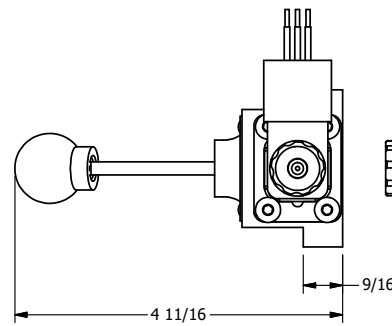

4

3

2

1

AAA
PRODUCTS
INTERNATIONAL

**AAA PRODUCTS
INTERNATIONAL**
7114 Harry Hines Blvd
Dallas, TX 75235

TITLE: **3/8" SUBPLATE SNGL SOL, 2 POS,
SPR RTRN, MOLD-OVER, 120/60,
LEVER ASSIST, LCKNG OVRD**

DRAWING NO.:
DIM_ESAH3PJO