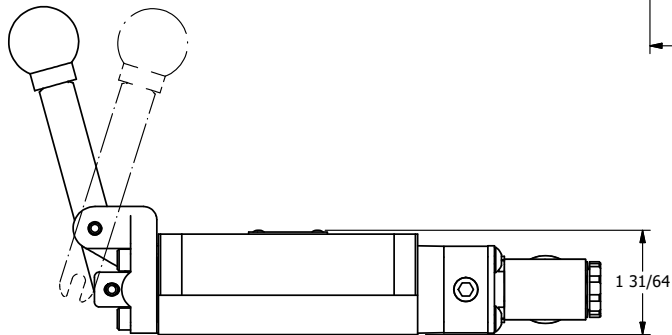

4

3

2

1

AAA
PRODUCTS
INTERNATIONAL

**AAA PRODUCTS
INTERNATIONAL**
7114 Harry Hines Blvd
Dallas, TX 75235

TITLE: **3/8" SUBPLATE SNGL SOL, 2 POS,
SPR RTRN, MOLD-OVER, 120/60,
LEVER ASSIST, LCKNG OVRD**

DRAWING NO.:
DIM_ESAH3PJO