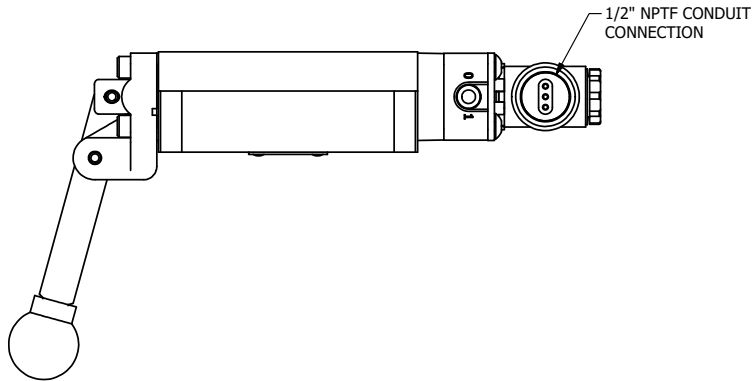

4

3

2

1

**AAA**  
PRODUCTS  
INTERNATIONAL

**AAA PRODUCTS  
INTERNATIONAL**  
7114 Harry Hines Blvd  
Dallas, TX 75235

TITLE: 3/8" SUBPLATE SNGL SOL, 2 POS,  
SPR RTRN, MOLD-OVER, 120/60,  
LEVER ASSIST

DRAWING NO.:  
DIM\_ESAH3PJ