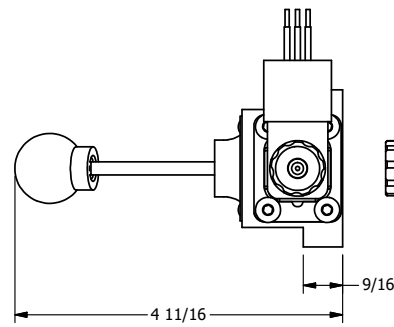

4

3

2

1

**AAA**  
PRODUCTS  
INTERNATIONAL

**AAA PRODUCTS  
INTERNATIONAL**  
7114 Harry Hines Blvd  
Dallas, TX 75235

TITLE: 3/8" SUBPLATE SNGL SOL, 2 POS,  
SPR RTRN, MOLD-OVER, 120/60,  
LEVER ASSIST

DRAWING NO.:  
DIM\_ESAH3PJ