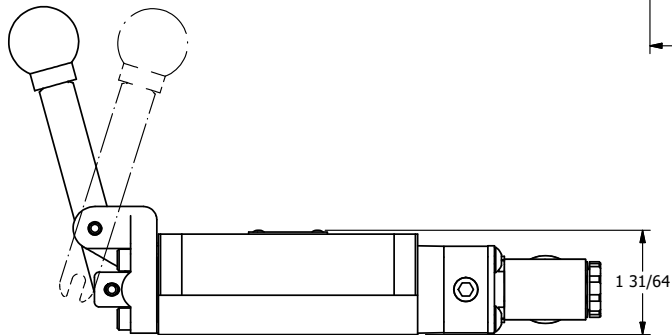

4

3

2

1

**AAA**  
PRODUCTS  
INTERNATIONAL

**AAA PRODUCTS  
INTERNATIONAL**  
7114 Harry Hines Blvd  
Dallas, TX 75235

TITLE: 3/8" SUBPLATE SNGL SOL, 2 POS,  
SPR RTRN, MOLD-OVER, 120/60,  
LEVER ASSIST

DRAWING NO.:  
DIM\_ESAH3PJ