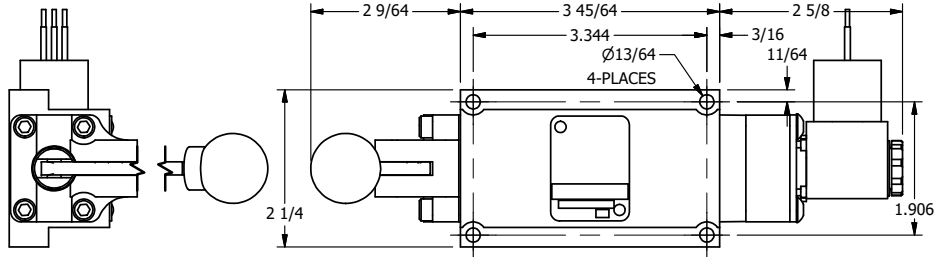

4

3

2

1

**AAA**  
PRODUCTS  
INTERNATIONAL

**AAA PRODUCTS  
INTERNATIONAL**  
7114 Harry Hines Blvd  
Dallas, TX 75235

TITLE: 3/8" SUBPLATE SNGL SOL, 2 POS,  
SPR RTRN, MOLD-OVER, 120/60,  
LEVER ASSIST

DRAWING NO.:  
DIM\_ESAH3PJ