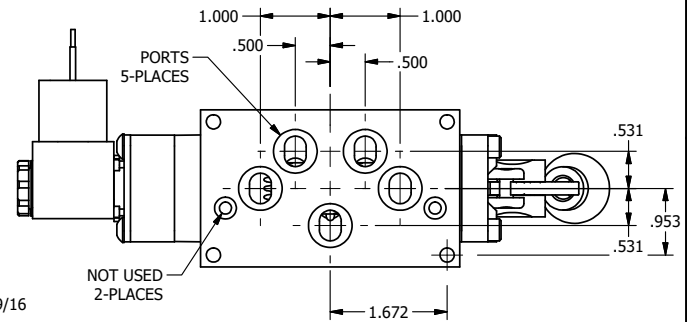

4

3

2

1

**AAA**  
PRODUCTS  
INTERNATIONAL

**AAA PRODUCTS  
INTERNATIONAL**  
7114 Harry Hines Blvd  
Dallas, TX 75235

TITLE: 3/8" SUBPLATE SNGL SOL, 2 POS,  
SPR RTRN, MOLD-OVER, 120/60,  
LEVER ASSIST

DRAWING NO.:  
DIM\_ESAH3PJ