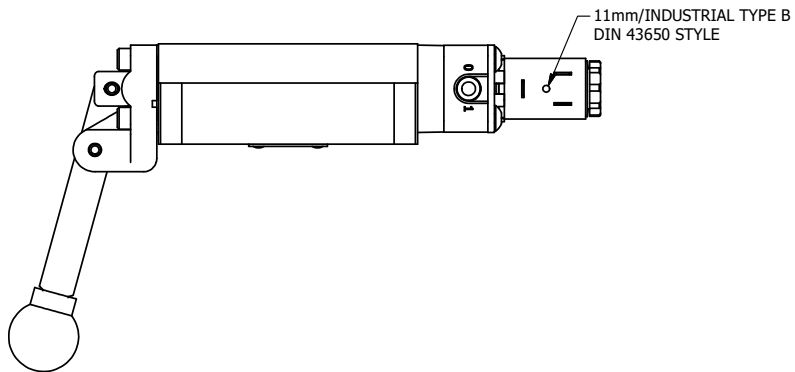

4

3

2

1

AAA
PRODUCTS
INTERNATIONAL

**AAA PRODUCTS
INTERNATIONAL**
7114 Harry Hines Blvd
Dallas, TX 75235

TITLE: 3/8" SUBPLATE SNGL SOL, 2 POS,
SPR RTRN, LEVER ASSIST

DRAWING NO.:
DIM_ESAH3P