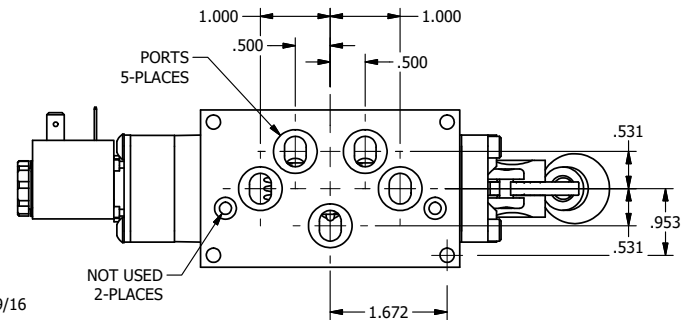

4

3

2

1

AAA
PRODUCTS
INTERNATIONAL

**AAA PRODUCTS
INTERNATIONAL**
7114 Harry Hines Blvd
Dallas, TX 75235

TITLE: 3/8" SUBPLATE SNGL SOL, 2 POS,
SPR RTRN, LEVER ASSIST

DRAWING NO.:
DIM_ESAH3P