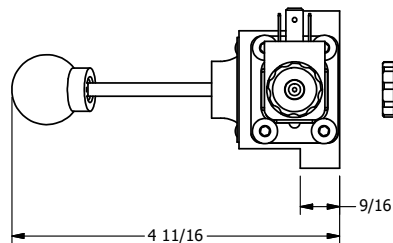

4

3

2

1

AAA
PRODUCTS
INTERNATIONAL

**AAA PRODUCTS
INTERNATIONAL**
7114 Harry Hines Blvd
Dallas, TX 75235

TITLE: 3/8" SUBPLATE SNGL SOL, 2 POS,
SPR RTRN, LEVER ASSIST

DRAWING NO.:
DIM_ESAH3P