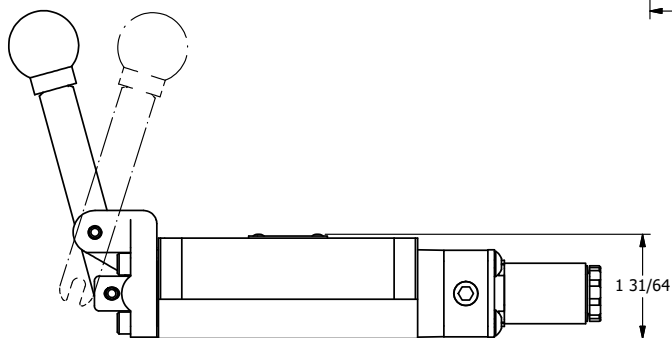

4

3

2

1

AAA
PRODUCTS
INTERNATIONAL

**AAA PRODUCTS
INTERNATIONAL**
7114 Harry Hines Blvd
Dallas, TX 75235

TITLE: 3/8" SUBPLATE SNGL SOL, 2 POS,
SPR RTRN, LEVER ASSIST

DRAWING NO.:
DIM_ESAH3P