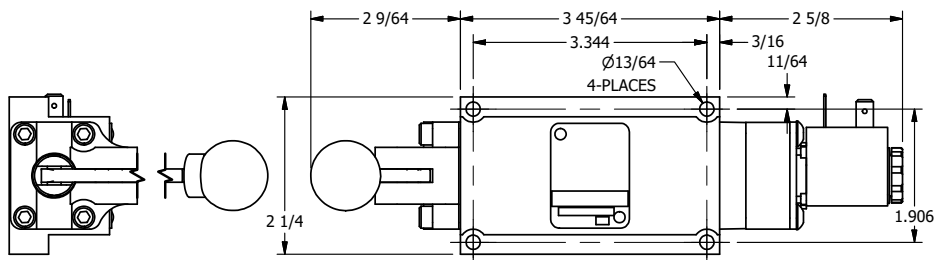

4

3

2

1

AAA
PRODUCTS
INTERNATIONAL

**AAA PRODUCTS
INTERNATIONAL**
7114 Harry Hines Blvd
Dallas, TX 75235

TITLE: 3/8" SUBPLATE SNGL SOL, 2 POS,
SPR RTRN, LEVER ASSIST

DRAWING NO.:
DIM_ESAH3P