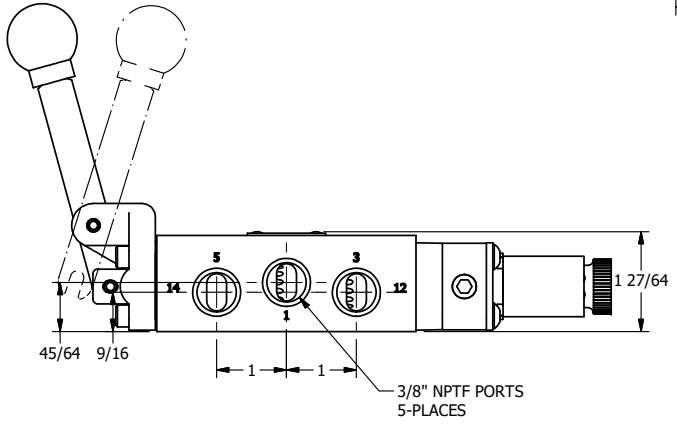

4

3

2

1

AAA
PRODUCTS
INTERNATIONAL

**AAA PRODUCTS
INTERNATIONAL**
7114 Harry Hines Blvd
Dallas, TX 75235

TITLE: 3/8" SIDE PORT, SNGL SOL, 2 POS,
SPR RTRN,
LEVER ASST, EXCLDR, SIDE VENT

DRAWING NO.:
DIM_ESAH30L