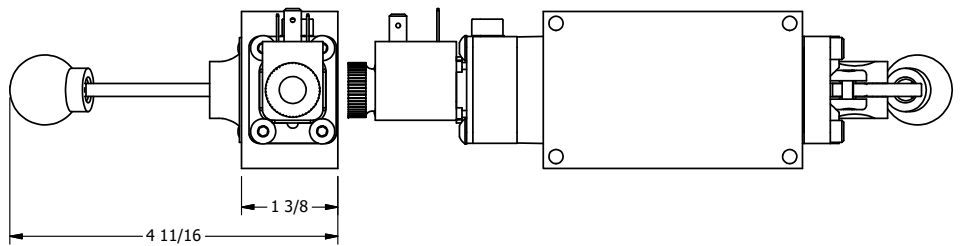

4

3

2

1

AAA
PRODUCTS
INTERNATIONAL

**AAA PRODUCTS
INTERNATIONAL**
7114 Harry Hines Blvd
Dallas, TX 75235

TITLE: 3/8" SIDE PORT, SNGL SOL, 2 POS,
SPR RTRN,
LEVER ASST, EXCLDR, SIDE VENT

DRAWING NO.:
DIM_ESAH30L