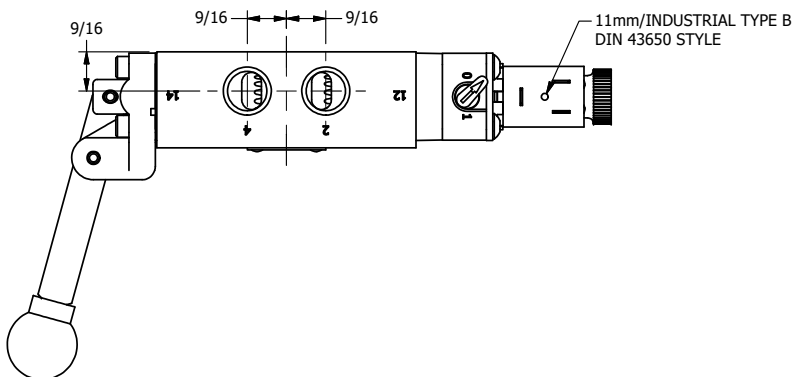

4

3

2

1

AAA
PRODUCTS
INTERNATIONAL

**AAA PRODUCTS
INTERNATIONAL**
7114 Harry Hines Blvd
Dallas, TX 75235

TITLE: 3/8" SIDE PORT, SNGL SOL, 2 POS,
SPR RTRN,
LEVER ASST, EXCLDR, SIDE VENT

DRAWING NO.:
DIM_ESAH30L