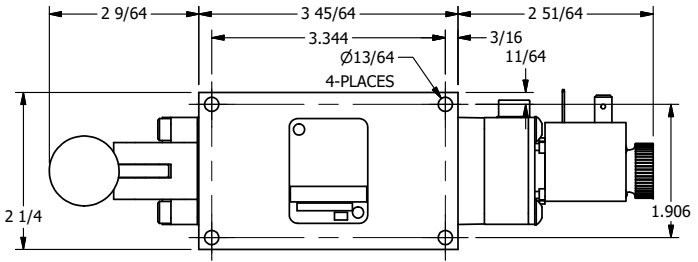

4

3

2

1

AAA
PRODUCTS
INTERNATIONAL

**AAA PRODUCTS
INTERNATIONAL**
7114 Harry Hines Blvd
Dallas, TX 75235

TITLE: 3/8" SIDE PORT, SNGL SOL, 2 POS,
SPR RTRN,
LEVER ASST, EXCLDR, SIDE VENT

DRAWING NO.:
DIM_ESAH30L