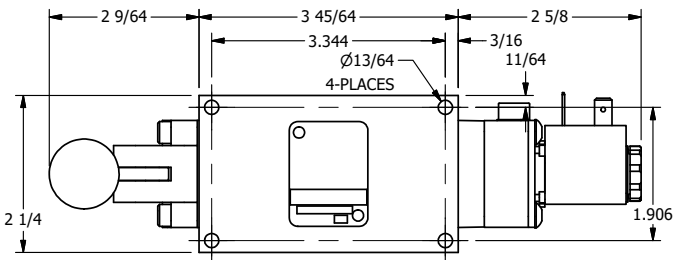

4

3

2

1

AAA
PRODUCTS
INTERNATIONAL

**AAA PRODUCTS
INTERNATIONAL**
7114 Harry Hines Blvd
Dallas, TX 75235

TITLE: 3/8" SIDE PORT, SNGL SOL, 2 POS,
SPR RTRN,
LEVER ASSIST, LCKNG OVRD

DRAWING NO.:
DIM_ESAH30