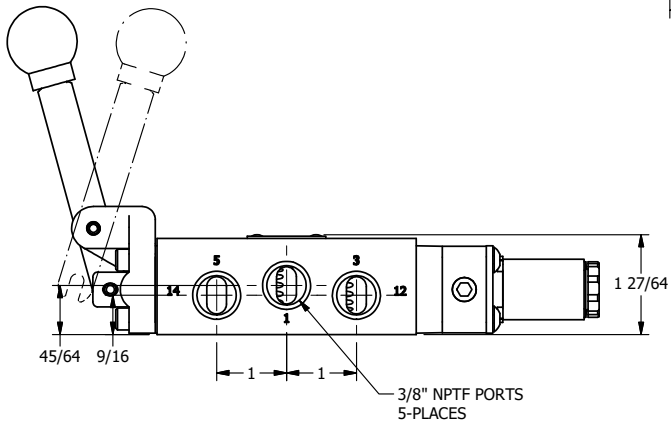

4

3

2

1

AAA
PRODUCTS
INTERNATIONAL

**AAA PRODUCTS
INTERNATIONAL**
7114 Harry Hines Blvd
Dallas, TX 75235

TITLE: 3/8" SIDE PORT, SNGL SOL, 2 POS,
SPR RTRN,
LEVER ASSIST, LCKNG OVRD

DRAWING NO.:
DIM_ESAH30