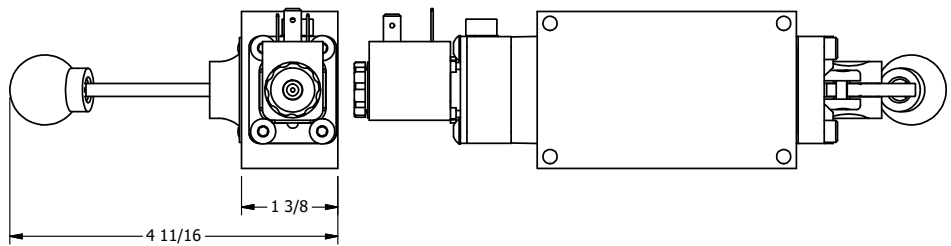

4

3

2

1

AAA
PRODUCTS
INTERNATIONAL

**AAA PRODUCTS
INTERNATIONAL**
7114 Harry Hines Blvd
Dallas, TX 75235

TITLE: 3/8" SIDE PORT, SNGL SOL, 2 POS,
SPR RTRN,
LEVER ASSIST, LCKNG OVRD

DRAWING NO.:
DIM_ESAH30