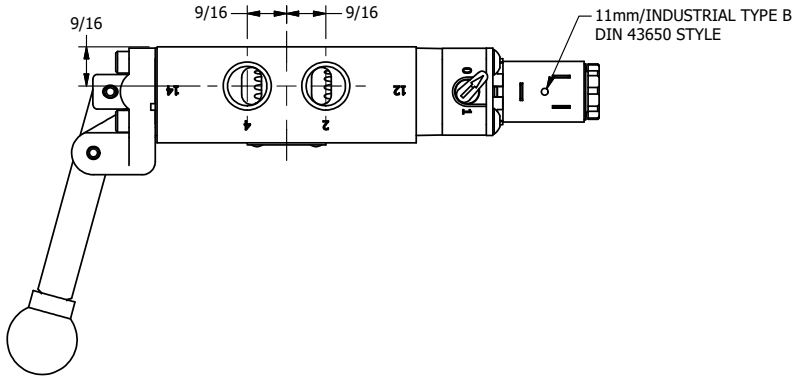

4

3

2

1

AAA
PRODUCTS
INTERNATIONAL

**AAA PRODUCTS
INTERNATIONAL**
7114 Harry Hines Blvd
Dallas, TX 75235

TITLE: 3/8" SIDE PORT, SNGL SOL, 2 POS,
SPR RTRN,
LEVER ASSIST, LCKNG OVRD

DRAWING NO.:
DIM_ESAH30