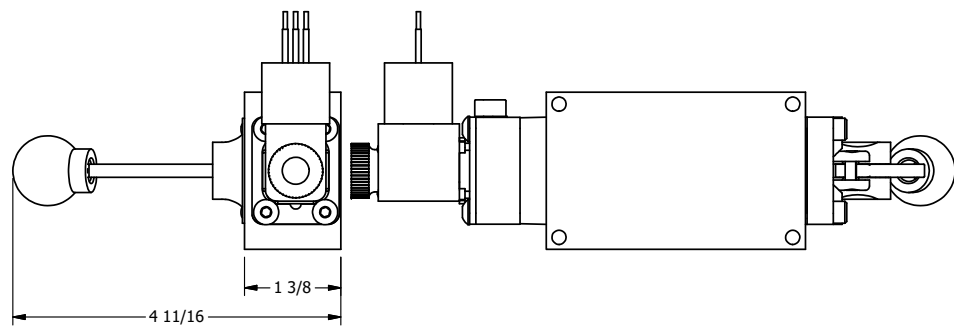

4

3

2

1

AAA
PRODUCTS
INTERNATIONAL

AAA PRODUCTS INTERNATIONAL
7114 Harry Hines Blvd
Dallas, TX 75235

TITLE: 3/8" SIDE PORT, SNGL SOL, 2 POS,
SPR RTRN, MOLD-OVER, 120/60,
LEVER ASST, EXCLDR, SIDE VENT

DRAWING NO.:
DIM_ESAH3JOL