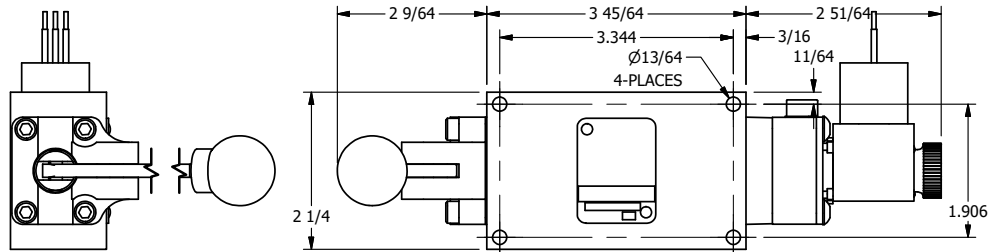

4

3

2

1

AAA
PRODUCTS
INTERNATIONAL

AAA PRODUCTS INTERNATIONAL
7114 Harry Hines Blvd
Dallas, TX 75235

TITLE: 3/8" SIDE PORT, SNGL SOL, 2 POS,
SPR RTRN, MOLD-OVER, 120/60,
LEVER ASST, EXCLDR, SIDE VENT

DRAWING NO.:
DIM_ESAH3JOL