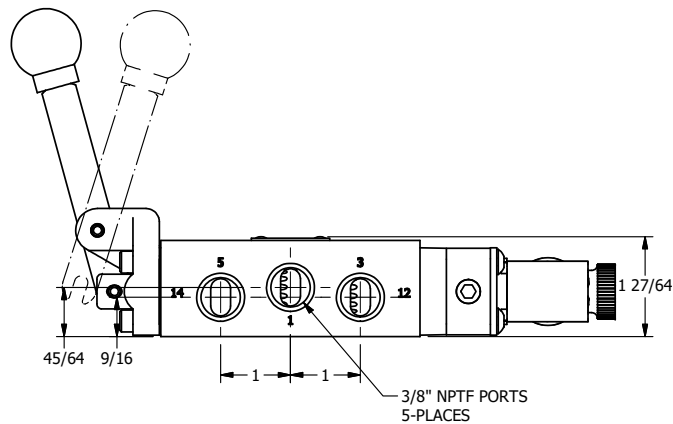

4

3

2

1

AAA
PRODUCTS
INTERNATIONAL

AAA PRODUCTS INTERNATIONAL
7114 Harry Hines Blvd
Dallas, TX 75235

TITLE: 3/8" SIDE PORT, SNGL SOL, 2 POS,
SPR RTRN, MOLD-OVER, 120/60,
LEVER ASST, EXCLDR, SIDE VENT

DRAWING NO.:
DIM_ESAH3JOL