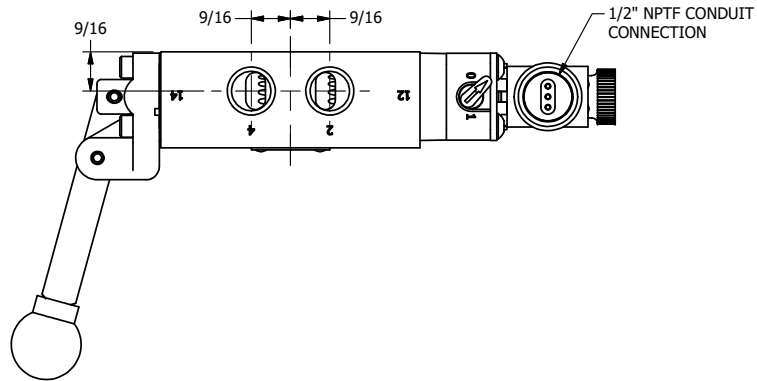

4

3

2

1

AAA
PRODUCTS
INTERNATIONAL

AAA PRODUCTS INTERNATIONAL
7114 Harry Hines Blvd
Dallas, TX 75235

TITLE: 3/8" SIDE PORT, SNGL SOL, 2 POS,
SPR RTRN, MOLD-OVER, 120/60,
LEVER ASST, EXCLDR, SIDE VENT

DRAWING NO.:
DIM_ESAH3JOL