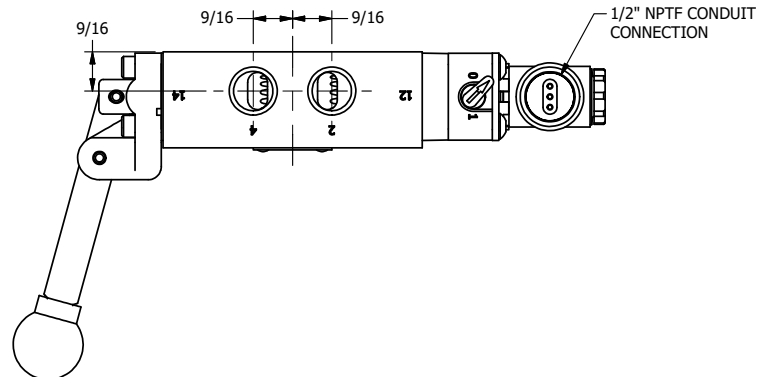

4

3

2

1

**AAA**  
PRODUCTS  
INTERNATIONAL

**AAA PRODUCTS INTERNATIONAL**  
7114 Harry Hines Blvd  
Dallas, TX 75235

TITLE: 3/8" SIDE PORT, SNGL SOL, 2 POS,  
SPR RTRN, MOLD-OVER, 120/60,  
LEVER ASSIST, LCKNG OVRD

DRAWING NO.:  
DIM\_ESAH3JO

THE INFORMATION CONTAINED WITHIN THIS DOCUMENT IS PROPRIETARY TO AAA PRODUCTS AND MAY NOT BE DISCLOSED WITHOUT PRIOR WRITTEN CONSENT

4

3

2

1

B

B