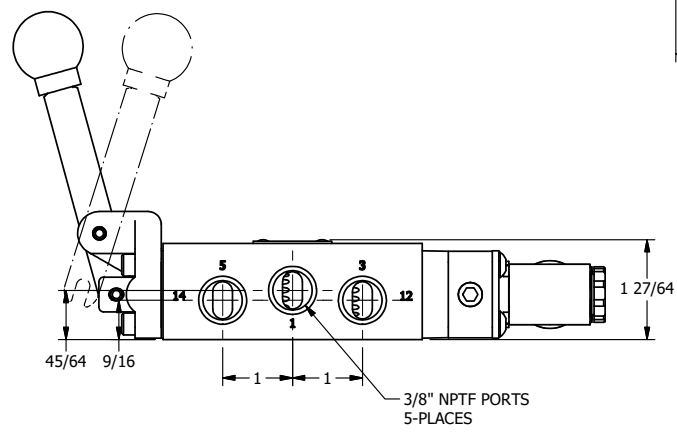

4

3

2

1

**AAA**  
PRODUCTS  
INTERNATIONAL

**AAA PRODUCTS INTERNATIONAL**  
7114 Harry Hines Blvd  
Dallas, TX 75235

TITLE: 3/8" SIDE PORT, SNGL SOL, 2 POS,  
SPR RTRN, MOLD-OVER, 120/60,  
LEVER ASSIST, LCKNG OVRD

DRAWING NO.:  
DIM\_ESAH3JO

THE INFORMATION CONTAINED WITHIN THIS DOCUMENT IS PROPRIETARY TO AAA PRODUCTS AND MAY NOT BE DISCLOSED WITHOUT PRIOR WRITTEN CONSENT

4

3

2

1

B

B