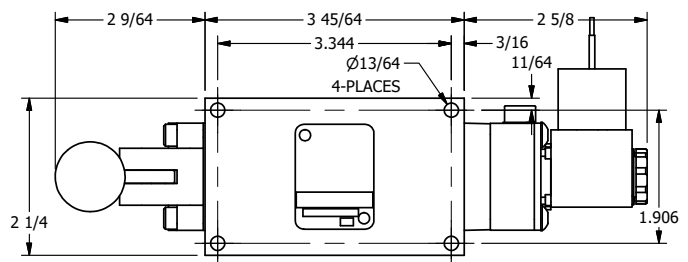

4

3

2

1

**AAA**  
PRODUCTS  
INTERNATIONAL

**AAA PRODUCTS INTERNATIONAL**  
7114 Harry Hines Blvd  
Dallas, TX 75235

TITLE: 3/8" SIDE PORT, SNGL SOL, 2 POS,  
SPR RTRN, MOLD-OVER, 120/60,  
LEVER ASSIST, LCKNG OVRD