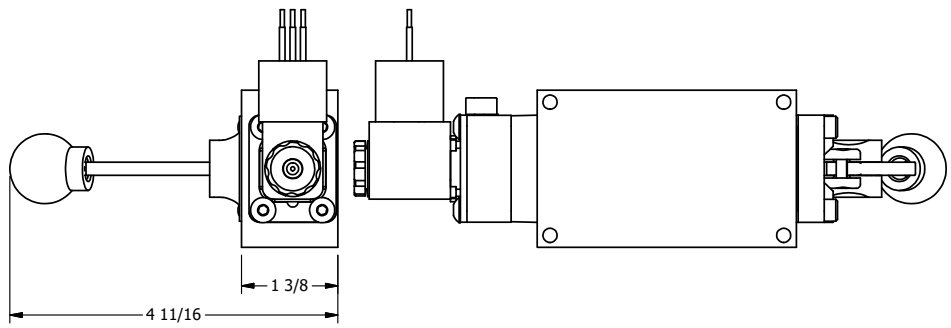

4

3

2

1

**AAA**  
PRODUCTS  
INTERNATIONAL

**AAA PRODUCTS INTERNATIONAL**  
7114 Harry Hines Blvd  
Dallas, TX 75235

TITLE: 3/8" SIDE PORT, SNGL SOL, 2 POS,  
SPR RTRN, MOLD-OVER, 120/60,  
LEVER ASSIST, LCKNG OVRD

DRAWING NO.:  
DIM\_ESAH3JO

THE INFORMATION CONTAINED WITHIN THIS DOCUMENT IS PROPRIETARY TO AAA PRODUCTS AND MAY NOT BE DISCLOSED WITHOUT PRIOR WRITTEN CONSENT

4

3

2

1

B

B