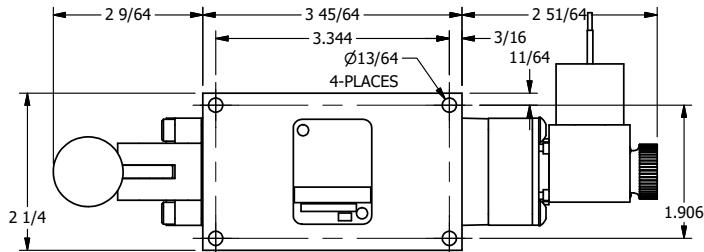

4

3

2

1

**AAA**  
PRODUCTS  
INTERNATIONAL

**AAA PRODUCTS  
INTERNATIONAL**  
7114 Harry Hines Blvd  
Dallas, TX 75235

TITLE: 5/8" SIDE PORT, SNGL SOL, 2 POS,  
SPR RTRN, MOLD-OVER, 120/60,  
LEVER ASSIST, EXCLDR

DRAWING NO.:  
DIM\_ESAH3JL

THE INFORMATION CONTAINED WITHIN THIS DOCUMENT IS PROPRIETARY TO AAA PRODUCTS AND MAY NOT BE DISCLOSED WITHOUT PRIOR WRITTEN CONSENT

4

3

2

1

B

B