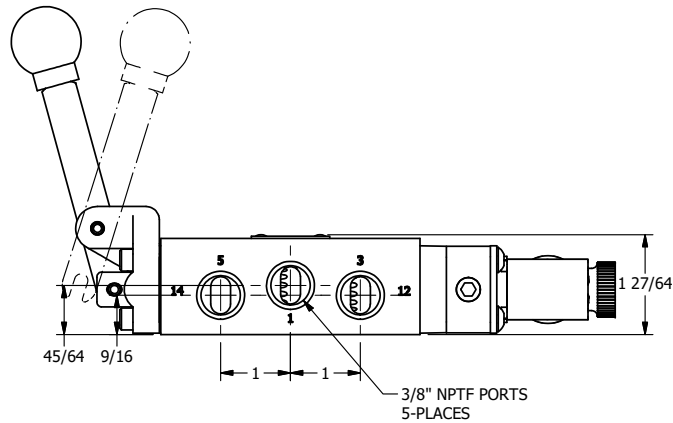

4

3

2

1

**AAA**  
PRODUCTS  
INTERNATIONAL

**AAA PRODUCTS  
INTERNATIONAL**  
7114 Harry Hines Blvd  
Dallas, TX 75235

TITLE: 5/8" SIDE PORT, SNGL SOL, 2 POS,  
SPR RTRN, MOLD-OVER, 120/60,  
LEVER ASSIST, EXCLDR

DRAWING NO.:  
DIM\_ESAH3JL

THE INFORMATION CONTAINED WITHIN THIS DOCUMENT IS PROPRIETARY TO AAA PRODUCTS AND MAY NOT BE DISCLOSED WITHOUT PRIOR WRITTEN CONSENT

4

3

2

1

B

B