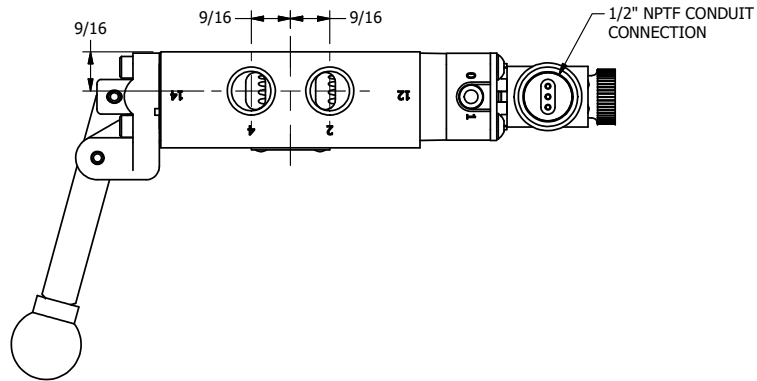

4

3

2

1

**AAA**  
PRODUCTS  
INTERNATIONAL

**AAA PRODUCTS  
INTERNATIONAL**  
7114 Harry Hines Blvd  
Dallas, TX 75235

TITLE: 5/8" SIDE PORT, SNGL SOL, 2 POS,  
SPR RTRN, MOLD-OVER, 120/60,  
LEVER ASSIST, EXCLDR

DRAWING NO.:  
DIM\_ESAH3JL

THE INFORMATION CONTAINED WITHIN THIS DOCUMENT IS PROPRIETARY TO AAA PRODUCTS AND MAY NOT BE DISCLOSED WITHOUT PRIOR WRITTEN CONSENT

4

3

2

1

B

B