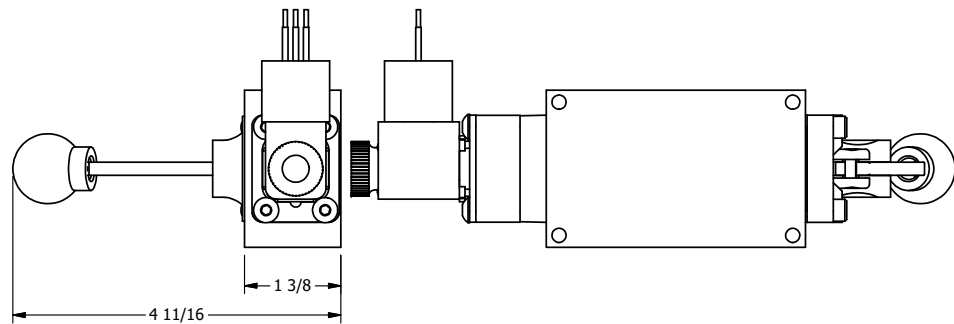

4

3

2

1

**AAA**  
PRODUCTS  
INTERNATIONAL

**AAA PRODUCTS  
INTERNATIONAL**  
7114 Harry Hines Blvd  
Dallas, TX 75235

TITLE: 5/8" SIDE PORT, SNGL SOL, 2 POS,  
SPR RTRN, MOLD-OVER, 120/60,  
LEVER ASSIST, EXCLDR

DRAWING NO.:  
DIM\_ESAH3JL

THE INFORMATION CONTAINED WITHIN THIS DOCUMENT IS PROPRIETARY TO AAA PRODUCTS AND MAY NOT BE DISCLOSED WITHOUT PRIOR WRITTEN CONSENT

4

3

2

1

B

B