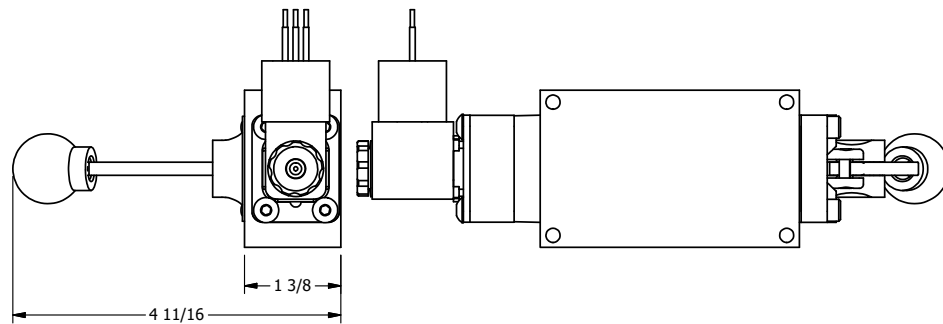

4

3

2

1

AAA
PRODUCTS
INTERNATIONAL

AAA PRODUCTS INTERNATIONAL
7114 Harry Hines Blvd
Dallas, TX 75235

TITLE: 3/8" SIDE PORT, SNGL SOL, 2 POS,
SPR RTRN, MOLD-OVER, 120/60,
LEVER ASSIST

DRAWING NO.:
DIM_ESAH3J