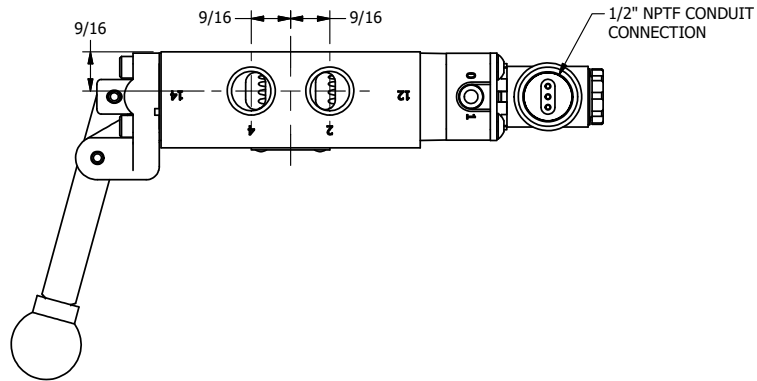

4

3

2

1

AAA
PRODUCTS
INTERNATIONAL

AAA PRODUCTS INTERNATIONAL
7114 Harry Hines Blvd
Dallas, TX 75235

TITLE: 3/8" SIDE PORT, SNGL SOL, 2 POS,
SPR RTRN, MOLD-OVER, 120/60,
LEVER ASSIST

DRAWING NO.:
DIM_ESAH3J