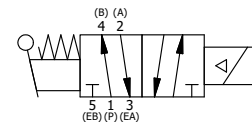

4

3

2

1

AAA
PRODUCTS
INTERNATIONAL

AAA PRODUCTS INTERNATIONAL
7114 Harry Hines Blvd
Dallas, TX 75235

TITLE: 3/8" SIDE PORT, SNGL SOL, 2 POS,
SPR RTRN, MOLD-OVER, 120/60,
LEVER ASSIST

DRAWING NO.:
DIM_ESAH3J