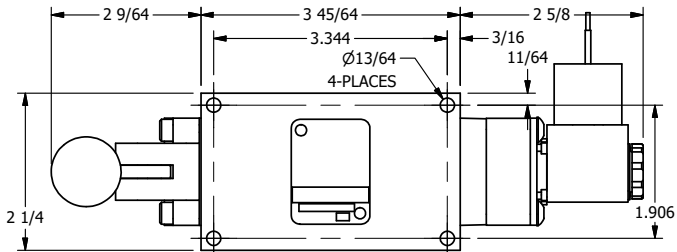

4

3

2

1

AAA
PRODUCTS
INTERNATIONAL

AAA PRODUCTS INTERNATIONAL
7114 Harry Hines Blvd
Dallas, TX 75235

TITLE: 3/8" SIDE PORT, SNGL SOL, 2 POS,
SPR RTRN, MOLD-OVER, 120/60,
LEVER ASSIST

DRAWING NO.:
DIM_ESAH3J