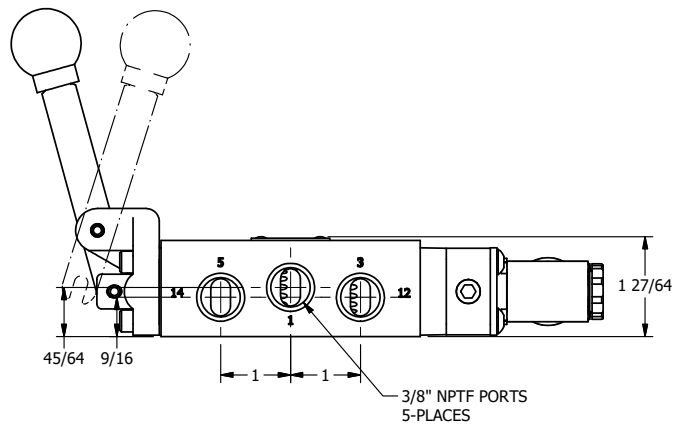

4

3

2

1

AAA
PRODUCTS
INTERNATIONAL

AAA PRODUCTS INTERNATIONAL
7114 Harry Hines Blvd
Dallas, TX 75235

TITLE: 3/8" SIDE PORT, SNGL SOL, 2 POS,
SPR RTRN, MOLD-OVER, 120/60,
LEVER ASSIST

DRAWING NO.:
DIM_ESAH3J