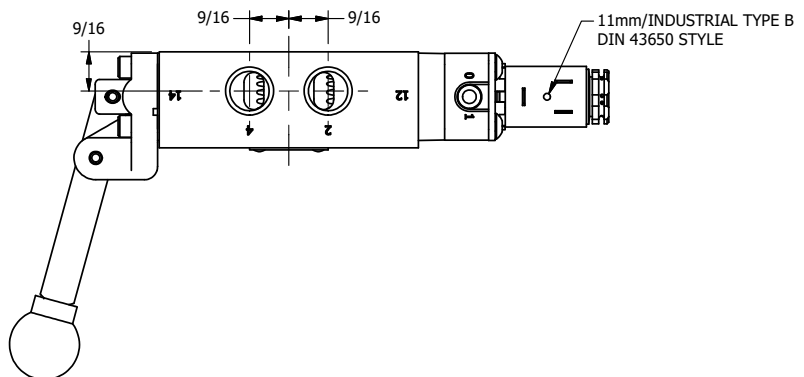

4

3

2

1

AAA
PRODUCTS
INTERNATIONAL

**AAA PRODUCTS
INTERNATIONAL**
7114 Harry Hines Blvd
Dallas, TX 75235

TITLE: 3/8" SIDE PORT, SNGL SOL, 2 POS,
SPR RTRN,
LEVER ASSIST, SIDE VENT

DRAWING NO.:
DIM_ESAH3C