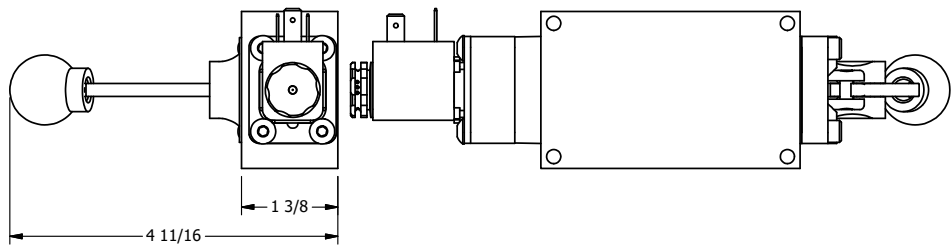

4

3

2

1

AAA
PRODUCTS
INTERNATIONAL

**AAA PRODUCTS
INTERNATIONAL**
7114 Harry Hines Blvd
Dallas, TX 75235

TITLE: 3/8" SIDE PORT, SNGL SOL, 2 POS,
SPR RTRN,
LEVER ASSIST, SIDE VENT

DRAWING NO.:
DIM_ESAH3C