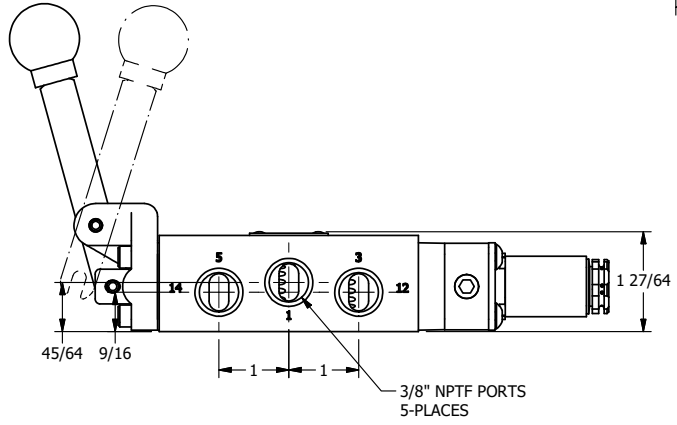

4

3

2

1

AAA
PRODUCTS
INTERNATIONAL

**AAA PRODUCTS
INTERNATIONAL**
7114 Harry Hines Blvd
Dallas, TX 75235

TITLE: 3/8" SIDE PORT, SNGL SOL, 2 POS,
SPR RTRN,
LEVER ASSIST, SIDE VENT

DRAWING NO.:
DIM_ESAH3C