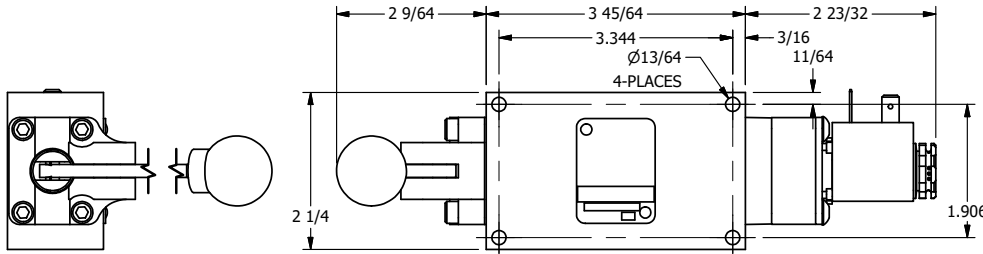

4

3

2

1

AAA
PRODUCTS
INTERNATIONAL

**AAA PRODUCTS
INTERNATIONAL**
7114 Harry Hines Blvd
Dallas, TX 75235

TITLE: 3/8" SIDE PORT, SNGL SOL, 2 POS,
SPR RTRN,
LEVER ASSIST, SIDE VENT

DRAWING NO.:
DIM_ESAH3C