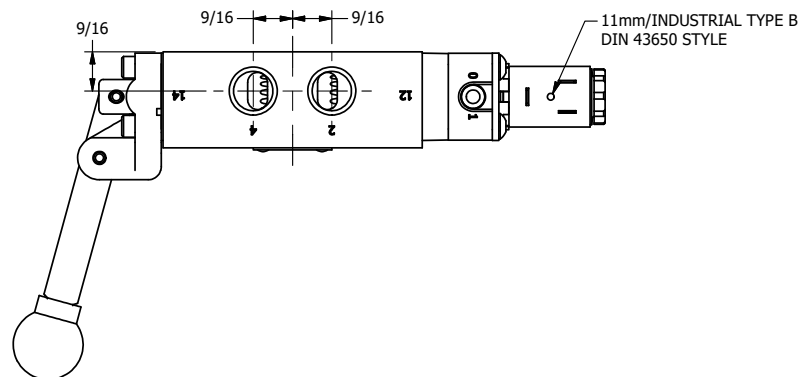

4

3

2

1

**AAA**  
PRODUCTS  
INTERNATIONAL

**AAA PRODUCTS  
INTERNATIONAL**  
7114 Harry Hines Blvd  
Dallas, TX 75235

TITLE: 3/8" SIDE PORT, SNGL SOL, 2 POS,  
SPR RTRN, LEVER ASSIST

DRAWING NO.:  
DIM\_ESAH3