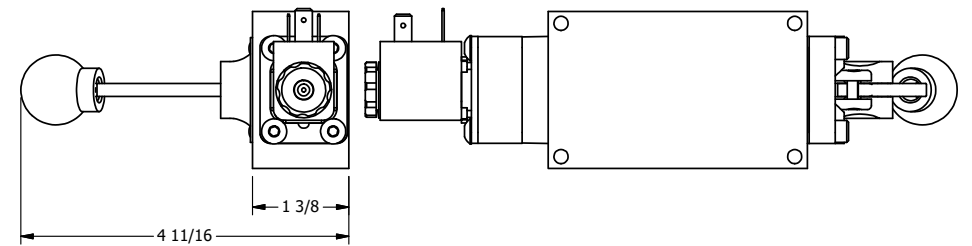

4

3

2

1

**AAA**  
PRODUCTS  
INTERNATIONAL

**AAA PRODUCTS  
INTERNATIONAL**  
7114 Harry Hines Blvd  
Dallas, TX 75235

TITLE: 3/8" SIDE PORT, SNGL SOL, 2 POS,  
SPR RTRN, LEVER ASSIST

DRAWING NO.:  
DIM\_ESAH3