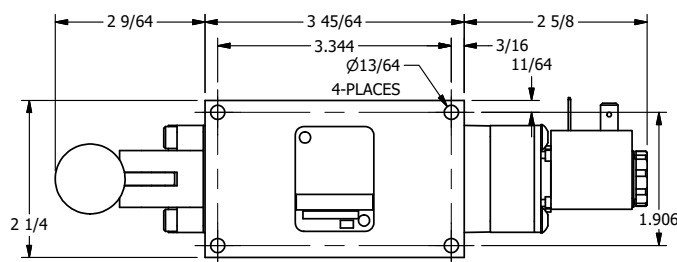

4

3

2

1

**AAA**  
PRODUCTS  
INTERNATIONAL

**AAA PRODUCTS  
INTERNATIONAL**  
7114 Harry Hines Blvd  
Dallas, TX 75235

TITLE: 3/8" SIDE PORT, SNGL SOL, 2 POS,  
SPR RTRN, LEVER ASSIST

DRAWING NO.:  
DIM\_ESAH3