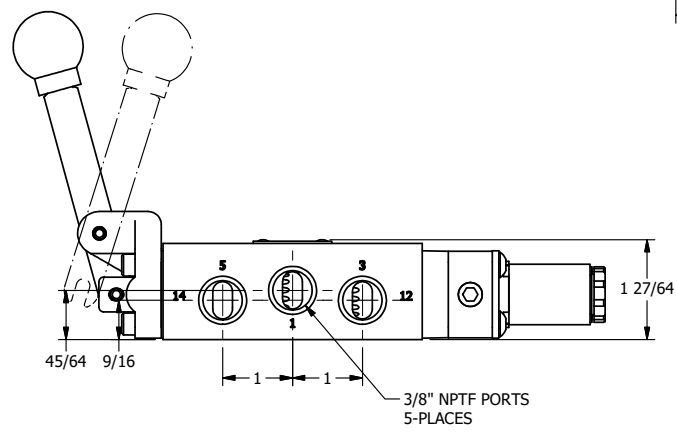

4

3

2

1

**AAA**  
PRODUCTS  
INTERNATIONAL

**AAA PRODUCTS  
INTERNATIONAL**  
7114 Harry Hines Blvd  
Dallas, TX 75235

TITLE: 3/8" SIDE PORT, SNGL SOL, 2 POS,  
SPR RTRN, LEVER ASSIST

DRAWING NO.:  
DIM\_ESAH3