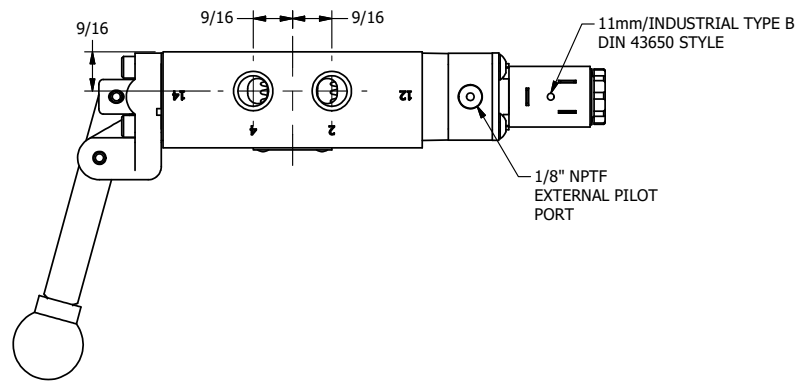

4

3

2

1

AAA
PRODUCTS
INTERNATIONAL

**AAA PRODUCTS
INTERNATIONAL**
7114 Harry Hines Blvd
Dallas, TX 75235

TITLE: 1/4" SIDE PORT, SNGL SOL, 2 POS,
SPR RTRN, LEVER ASSIST
LEVER ASST, EXT PILOT

DRAWING NO.:
DIM_ESAH2Z