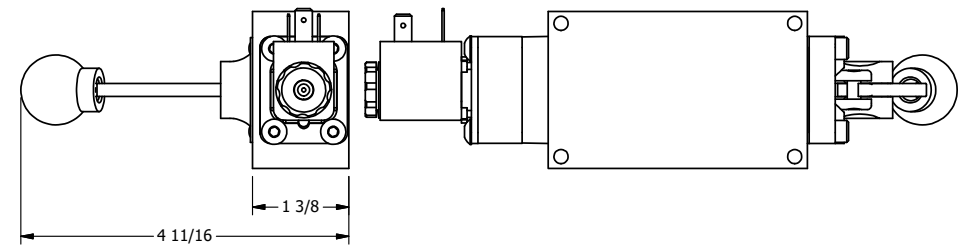

4

3

2

1

AAA
PRODUCTS
INTERNATIONAL

**AAA PRODUCTS
INTERNATIONAL**
7114 Harry Hines Blvd
Dallas, TX 75235

TITLE: 1/4" SIDE PORT, SNGL SOL, 2 POS,
SPR RTRN, LEVER ASSIST
LEVER ASST, EXT PILOT

DRAWING NO.:
DIM_ESAH2Z