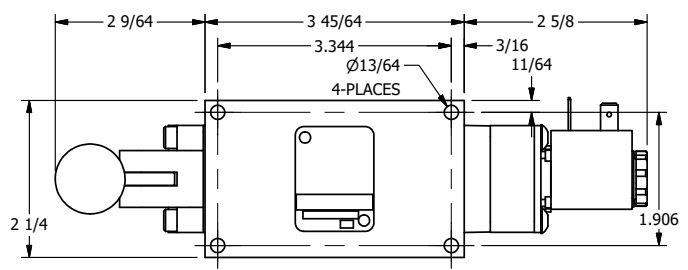

4

3

2

1

AAA
PRODUCTS
INTERNATIONAL

**AAA PRODUCTS
INTERNATIONAL**
7114 Harry Hines Blvd
Dallas, TX 75235

TITLE: 1/4" SIDE PORT, SNGL SOL, 2 POS,
SPR RTRN, LEVER ASSIST
LEVER ASST, EXT PILOT

DRAWING NO.:
DIM_ESAH2Z