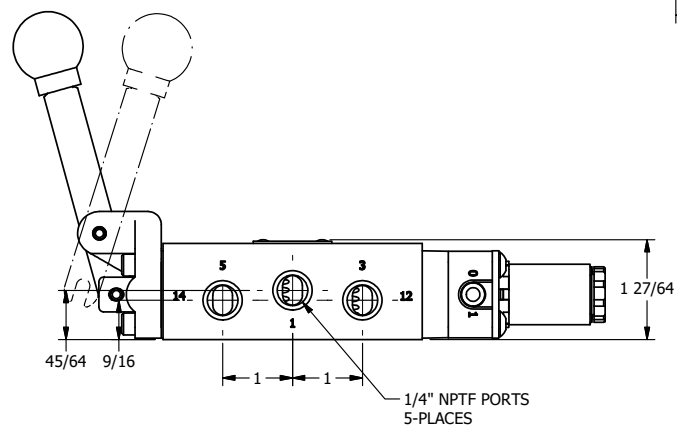

4

3

2

1

AAA
PRODUCTS
INTERNATIONAL

**AAA PRODUCTS
INTERNATIONAL**
7114 Harry Hines Blvd
Dallas, TX 75235

TITLE: 1/4" SIDE PORT, SNGL SOL, 2 POS,
SPR RTRN, LEVER ASSIST
LEVER ASST, EXT PILOT

DRAWING NO.:
DIM_ESAH2Z