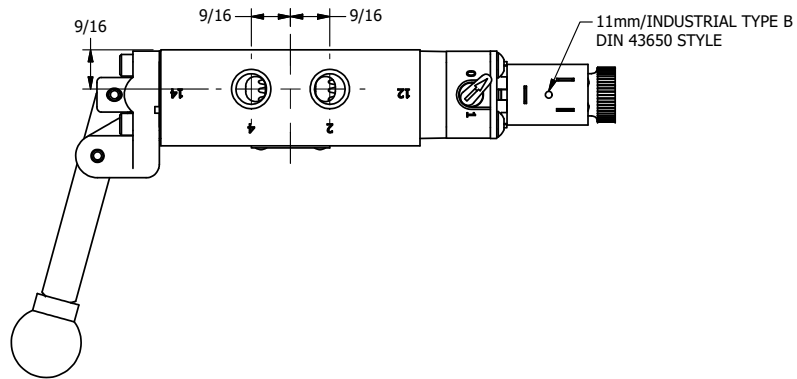

4

3

2

1

AAA
PRODUCTS
INTERNATIONAL
**AAA PRODUCTS
INTERNATIONAL**
7114 Harry Hines Blvd
Dallas, TX 75235

TITLE: 1/4" SIDE PORT, SNGL SOL, 2 POS,
SPR RTRN,
LEVER ASST, EXCLDR, SIDE VENT

DRAWING NO.:
DIM_ESAH2OL