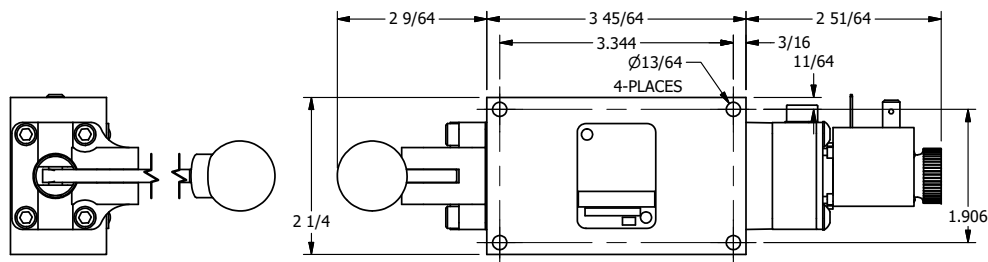

4

3

2

1

AAA
PRODUCTS
INTERNATIONAL
**AAA PRODUCTS
INTERNATIONAL**
7114 Harry Hines Blvd
Dallas, TX 75235

TITLE: 1/4" SIDE PORT, SNGL SOL, 2 POS,
SPR RTRN,
LEVER ASST, EXCLDR, SIDE VENT

DRAWING NO.:
DIM_ESAH2OL