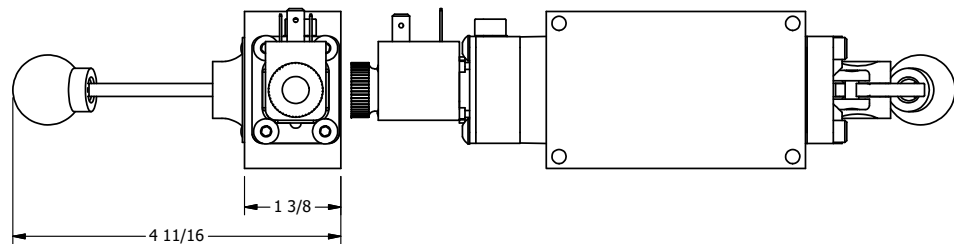

4

3

2

1

AAA
PRODUCTS
INTERNATIONAL
**AAA PRODUCTS
INTERNATIONAL**
7114 Harry Hines Blvd
Dallas, TX 75235

TITLE: 1/4" SIDE PORT, SNGL SOL, 2 POS,
SPR RTRN,
LEVER ASST, EXCLDR, SIDE VENT

DRAWING NO.:
DIM_ESAH2OL