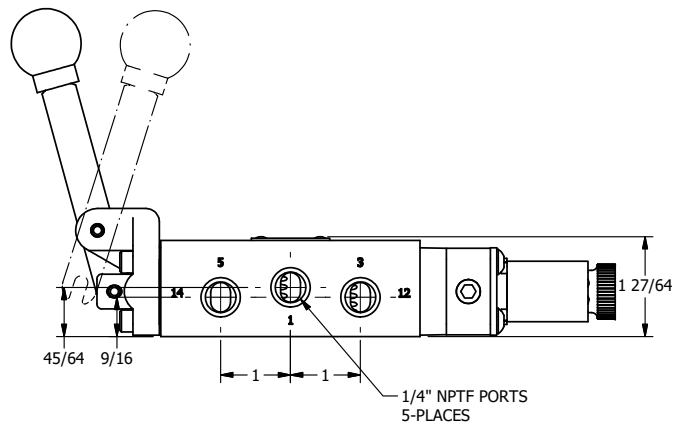

4

3

2

1

AAA
PRODUCTS
INTERNATIONAL
**AAA PRODUCTS
INTERNATIONAL**
7114 Harry Hines Blvd
Dallas, TX 75235

TITLE: 1/4" SIDE PORT, SNGL SOL, 2 POS,
SPR RTRN,
LEVER ASST, EXCLDR, SIDE VENT

DRAWING NO.:
DIM_ESAH2OL