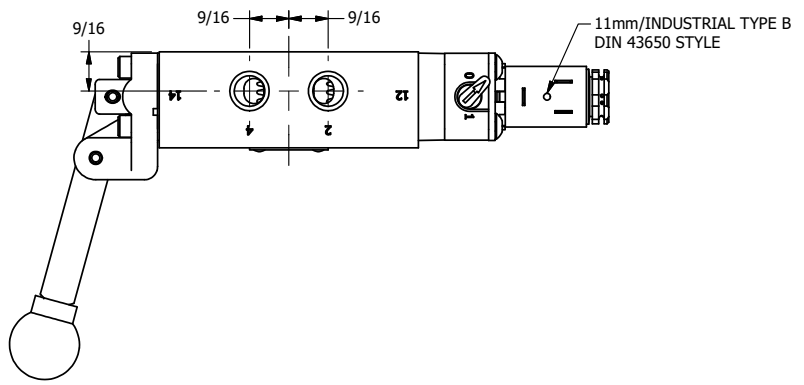

4

3

2

1

**AAA**  
PRODUCTS  
INTERNATIONAL

**AAA PRODUCTS  
INTERNATIONAL**  
7114 Harry Hines Blvd  
Dallas, TX 75235

TITLE: 1/4" SIDE PORT, SNGL SOL, 2 POS,  
SPR RTRN,  
LEVER ASST, LCKNG OVRD, SIDE VENT

DRAWING NO.:  
DIM\_ESAH20C

THE INFORMATION CONTAINED WITHIN THIS DOCUMENT IS PROPRIETARY TO AAA PRODUCTS AND MAY NOT BE DISCLOSED WITHOUT PRIOR WRITTEN CONSENT

4

3

2

1

B

B