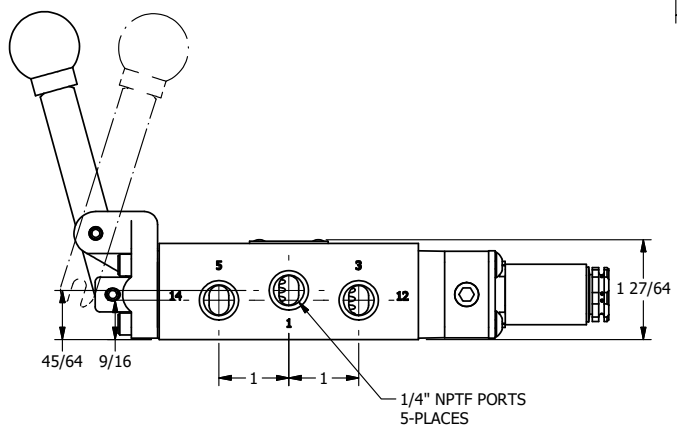

4

3

2

1

**AAA**  
PRODUCTS  
INTERNATIONAL

**AAA PRODUCTS  
INTERNATIONAL**  
7114 Harry Hines Blvd  
Dallas, TX 75235

TITLE: 1/4" SIDE PORT, SNGL SOL, 2 POS,  
SPR RTRN,  
LEVER ASST, LCKNG OVRD, SIDE VENT

DRAWING NO.:  
DIM\_ESAH20C

THE INFORMATION CONTAINED WITHIN THIS DOCUMENT IS PROPRIETARY TO AAA PRODUCTS AND MAY NOT BE DISCLOSED WITHOUT PRIOR WRITTEN CONSENT

4

3

2

1

B

B