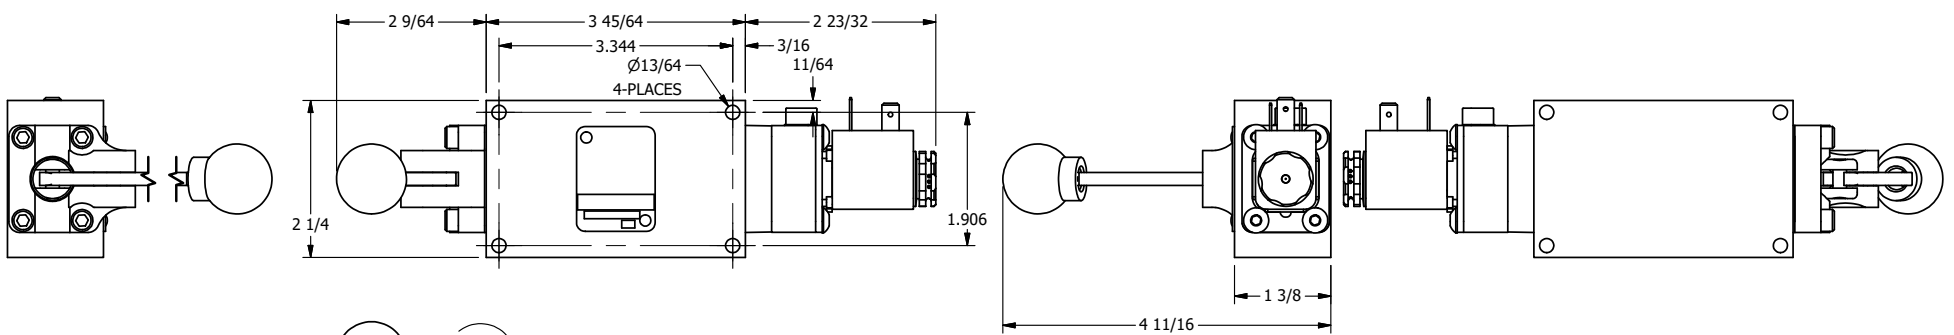

4

3

2

1

**AAA**  
PRODUCTS  
INTERNATIONAL

**AAA PRODUCTS  
INTERNATIONAL**  
7114 Harry Hines Blvd  
Dallas, TX 75235

TITLE: 1/4" SIDE PORT, SNGL SOL, 2 POS,  
SPR RTRN,  
LEVER ASST, LCKNG OVRD, SIDE VENT

DRAWING NO.:  
DIM\_ESAH20C

THE INFORMATION CONTAINED WITHIN THIS DOCUMENT IS PROPRIETARY TO AAA PRODUCTS AND MAY NOT BE DISCLOSED WITHOUT PRIOR WRITTEN CONSENT

4

3

2

1

B

B