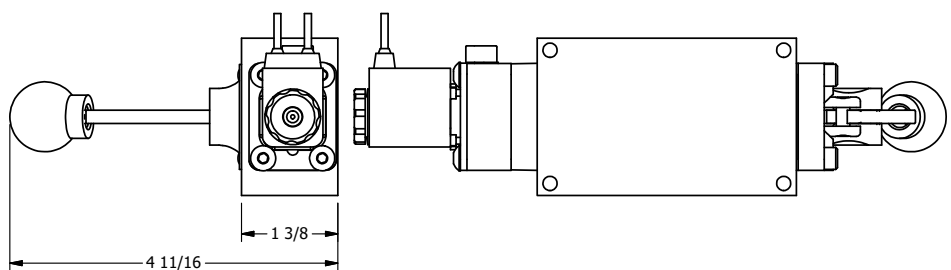

4

3

2

1

**AAA**  
PRODUCTS  
INTERNATIONAL

**AAA PRODUCTS INTERNATIONAL**  
7114 Harry Hines Blvd  
Dallas, TX 75235

TITLE: 1/4" SIDE PORT, SNGL SOL, 2 POS,  
SPR RTRN, FLYING LEAD,  
LEVER ASSIST, LCKNG OVRD