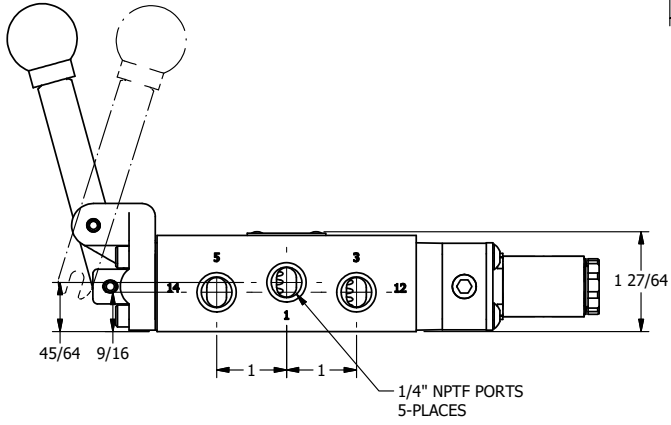

4

3

2

1

**AAA**  
PRODUCTS  
INTERNATIONAL

**AAA PRODUCTS INTERNATIONAL**  
7114 Harry Hines Blvd  
Dallas, TX 75235

TITLE: 1/4" SIDE PORT, SNGL SOL, 2 POS,  
SPR RTRN, FLYING LEAD,  
LEVER ASSIST, LCKNG OVRD

DRAWING NO.:  
DIM\_ESAH2MO

THE INFORMATION CONTAINED WITHIN THIS DOCUMENT IS PROPRIETARY TO AAA PRODUCTS AND MAY NOT BE DISCLOSED WITHOUT PRIOR WRITTEN CONSENT

4

3

2

1

B

B