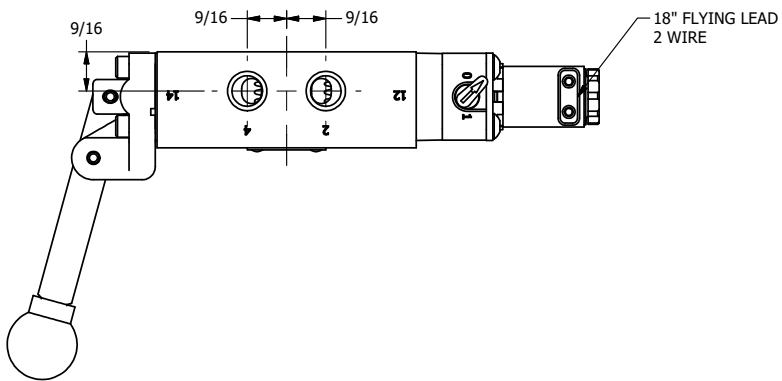

4

3

2

1

**AAA**  
PRODUCTS  
INTERNATIONAL

**AAA PRODUCTS INTERNATIONAL**  
7114 Harry Hines Blvd  
Dallas, TX 75235

TITLE: 1/4" SIDE PORT, SNGL SOL, 2 POS,  
SPR RTRN, FLYING LEAD,  
LEVER ASSIST, LCKNG OVRD