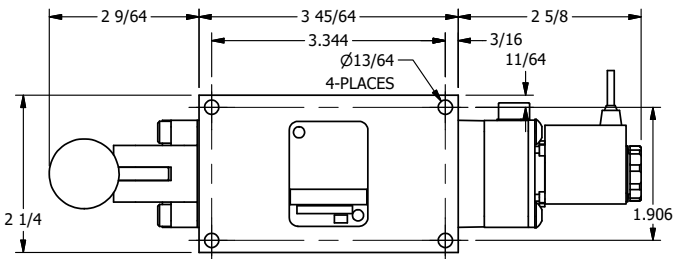

4

3

2

1

**AAA**  
PRODUCTS  
INTERNATIONAL

**AAA PRODUCTS INTERNATIONAL**  
7114 Harry Hines Blvd  
Dallas, TX 75235

TITLE: 1/4" SIDE PORT, SNGL SOL, 2 POS,  
SPR RTRN, FLYING LEAD,  
LEVER ASSIST, LCKNG OVRD

DRAWING NO.:  
DIM\_ESAH2MO

THE INFORMATION CONTAINED WITHIN THIS DOCUMENT IS PROPRIETARY TO AAA PRODUCTS AND MAY NOT BE DISCLOSED WITHOUT PRIOR WRITTEN CONSENT

4

3

2

1

B

B