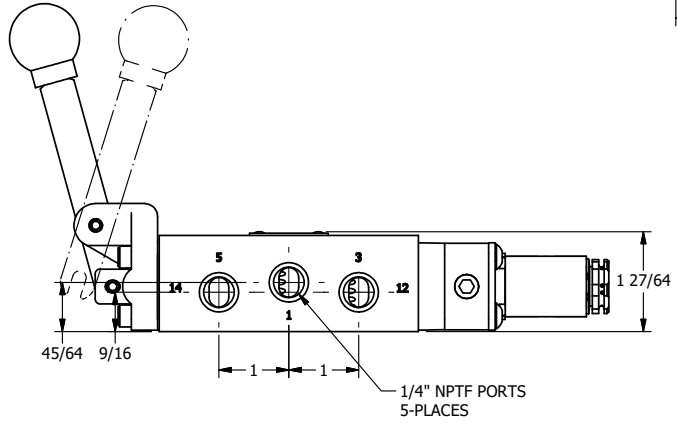

4

3

2

1

AAA
PRODUCTS
INTERNATIONAL

AAA PRODUCTS INTERNATIONAL
7114 Harry Hines Blvd
Dallas, TX 75235

TITLE: 1/4" SIDE PORT, SNGL SOL, 2 POS,
SPR RTRN, FLYING LEAD,
LEVER ASSIST, SIDE VENT

DRAWING NO.:
DIM_ESAH2MC