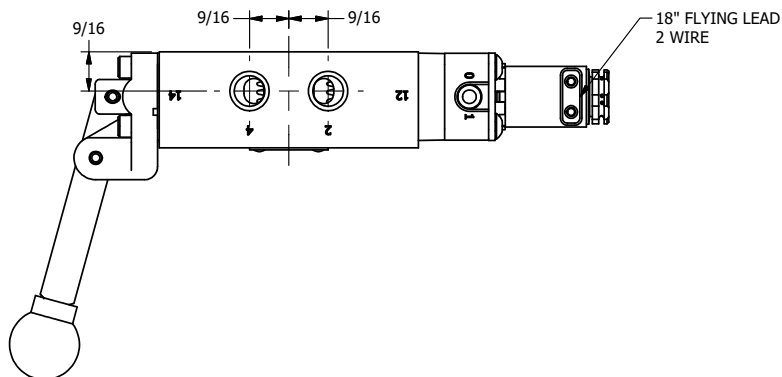

4

3

2

1

AAA
PRODUCTS
INTERNATIONAL

AAA PRODUCTS INTERNATIONAL
7114 Harry Hines Blvd
Dallas, TX 75235

TITLE: 1/4" SIDE PORT, SNGL SOL, 2 POS,
SPR RTRN, FLYING LEAD,
LEVER ASSIST, SIDE VENT

DRAWING NO.:
DIM_ESAH2MC