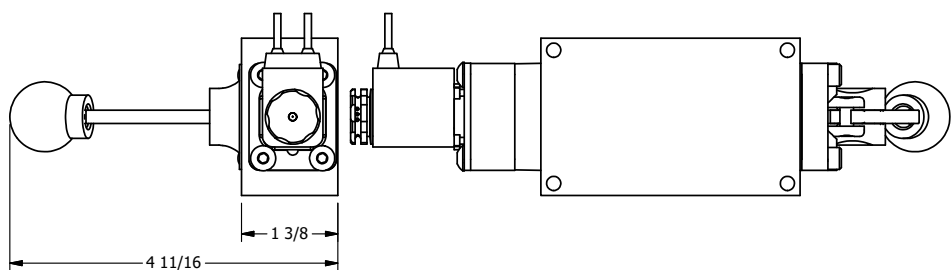

4

3

2

1

AAA
PRODUCTS
INTERNATIONAL

AAA PRODUCTS INTERNATIONAL
7114 Harry Hines Blvd
Dallas, TX 75235

TITLE: 1/4" SIDE PORT, SNGL SOL, 2 POS,
SPR RTRN, FLYING LEAD,
LEVER ASSIST, SIDE VENT

DRAWING NO.:
DIM_ESAH2MC