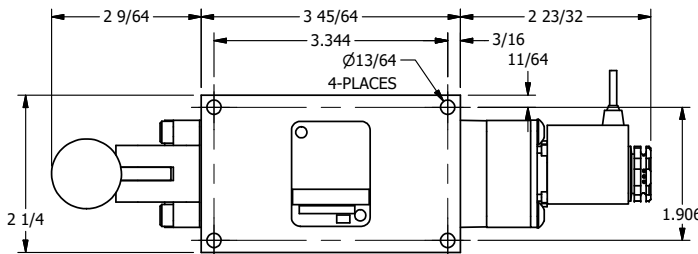

4

3

2

1

AAA
PRODUCTS
INTERNATIONAL

AAA PRODUCTS INTERNATIONAL
7114 Harry Hines Blvd
Dallas, TX 75235

TITLE: 1/4" SIDE PORT, SNGL SOL, 2 POS,
SPR RTRN, FLYING LEAD,
LEVER ASSIST, SIDE VENT

DRAWING NO.:
DIM_ESAH2MC