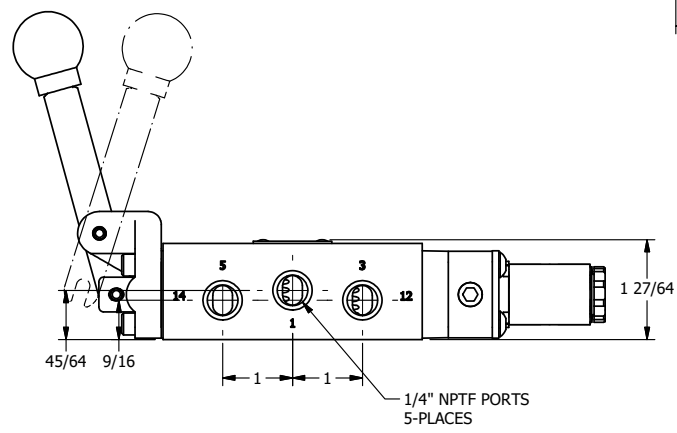

4

3

2

1

**AAA**  
PRODUCTS  
INTERNATIONAL

**AAA PRODUCTS INTERNATIONAL**  
7114 Harry Hines Blvd  
Dallas, TX 75235

TITLE: 1/4" SIDE PORT, SNGL SOL, 2 POS,  
SPR RTRN, FLYING LEAD,  
LEVER ASSIST

DRAWING NO.:  
DIM\_ESAH2M