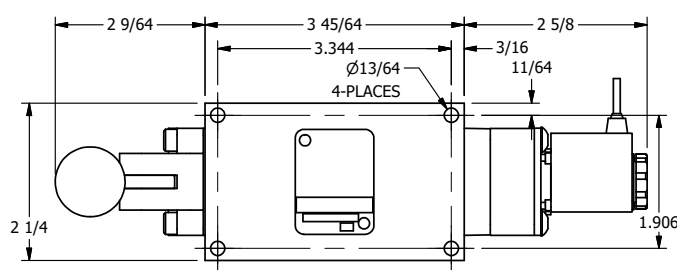

4

3

2

1

**AAA**  
PRODUCTS  
INTERNATIONAL

**AAA PRODUCTS INTERNATIONAL**  
7114 Harry Hines Blvd  
Dallas, TX 75235

TITLE: 1/4" SIDE PORT, SNGL SOL, 2 POS,  
SPR RTRN, FLYING LEAD,  
LEVER ASSIST

DRAWING NO.:  
DIM\_ESAH2M