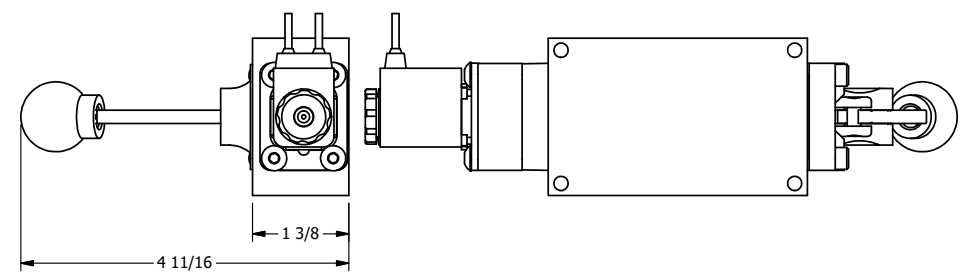

4

3

2

1

**AAA**  
PRODUCTS  
INTERNATIONAL

**AAA PRODUCTS INTERNATIONAL**  
7114 Harry Hines Blvd  
Dallas, TX 75235

TITLE: 1/4" SIDE PORT, SNGL SOL, 2 POS,  
SPR RTRN, FLYING LEAD,  
LEVER ASSIST

DRAWING NO.:  
DIM\_ESAH2M