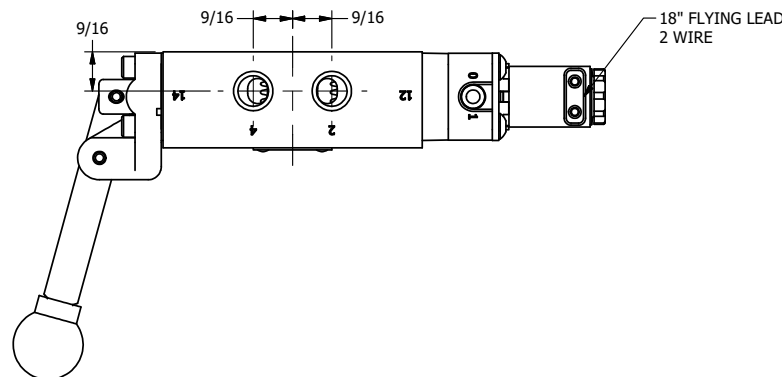

4

3

2

1

**AAA**  
PRODUCTS  
INTERNATIONAL

**AAA PRODUCTS INTERNATIONAL**  
7114 Harry Hines Blvd  
Dallas, TX 75235

TITLE: 1/4" SIDE PORT, SNGL SOL, 2 POS,  
SPR RTRN, FLYING LEAD,  
LEVER ASSIST

DRAWING NO.:  
DIM\_ESAH2M