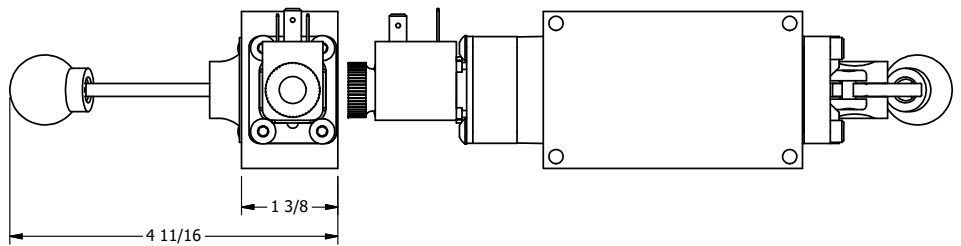

4

3

2

1

AAA
PRODUCTS
INTERNATIONAL

**AAA PRODUCTS
INTERNATIONAL**
7114 Harry Hines Blvd
Dallas, TX 75235

TITLE: 1/4" SIDE PORT, SNGL SOL, 2 POS,
SPR RTRN,
LEVER ASSIST, EXCLDR

DRAWING NO.:
DIM_ESAH2L