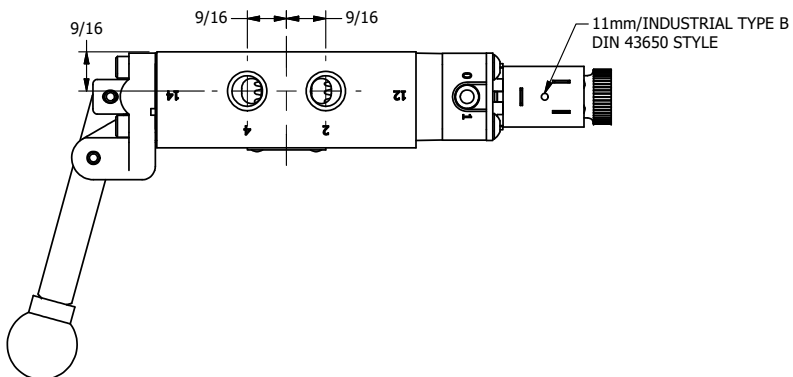

4

3

2

1

AAA
PRODUCTS
INTERNATIONAL

**AAA PRODUCTS
INTERNATIONAL**
7114 Harry Hines Blvd
Dallas, TX 75235

TITLE: 1/4" SIDE PORT, SNGL SOL, 2 POS,
SPR RTRN,
LEVER ASSIST, EXCLDR

DRAWING NO.:
DIM_ESAH2L