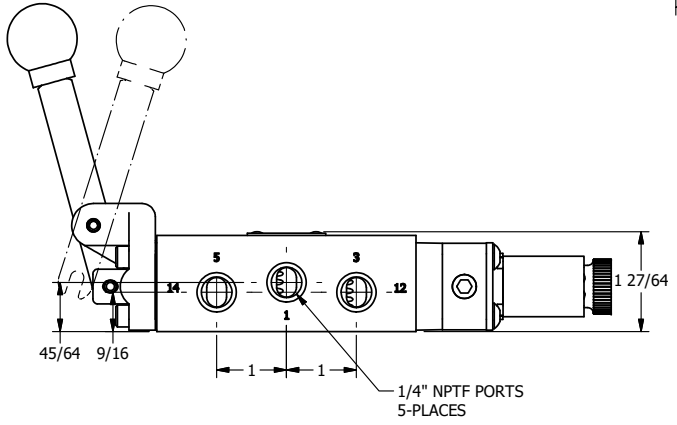

4

3

2

1

AAA
PRODUCTS
INTERNATIONAL

**AAA PRODUCTS
INTERNATIONAL**
7114 Harry Hines Blvd
Dallas, TX 75235

TITLE: 1/4" SIDE PORT, SNGL SOL, 2 POS,
SPR RTRN,
LEVER ASSIST, EXCLDR

DRAWING NO.:
DIM_ESAH2L