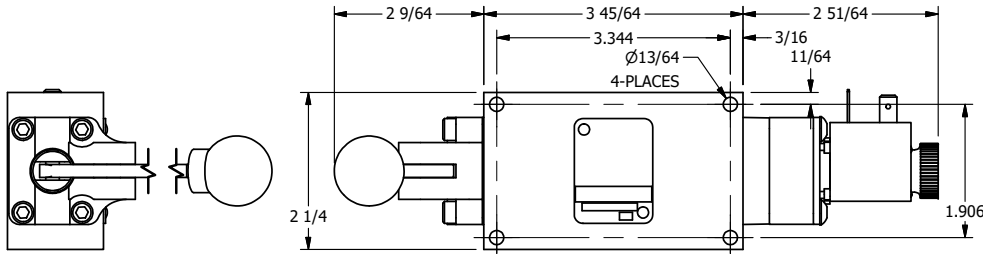

4

3

2

1

AAA
PRODUCTS
INTERNATIONAL

**AAA PRODUCTS
INTERNATIONAL**
7114 Harry Hines Blvd
Dallas, TX 75235

TITLE: 1/4" SIDE PORT, SNGL SOL, 2 POS,
SPR RTRN,
LEVER ASSIST, EXCLDR

DRAWING NO.:
DIM_ESAH2L