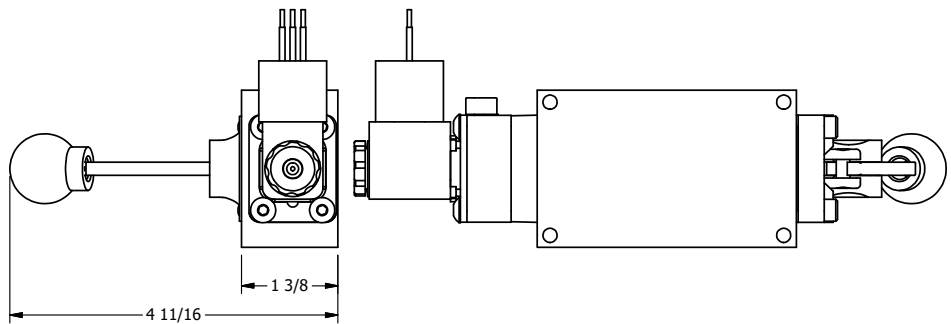

4

3

2

1

**AAA**  
PRODUCTS  
INTERNATIONAL  
**AAA PRODUCTS INTERNATIONAL**  
7114 Harry Hines Blvd  
Dallas, TX 75235

TITLE: 1/4" SIDE PORT, SNGL SOL, 2 POS,  
SPR RTRN, MOLD-OVER, 120/60,  
LEVER ASSIST, LCKNG OVRD

DRAWING NO.:  
DIM\_ESAH2JO

4

3

2

1

THE INFORMATION CONTAINED WITHIN THIS DOCUMENT IS PROPRIETARY TO AAA PRODUCTS AND MAY NOT BE DISCLOSED WITHOUT PRIOR WRITTEN CONSENT