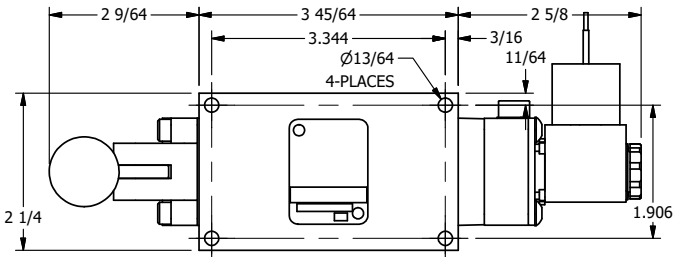

4

3

2

1

**AAA**  
PRODUCTS  
INTERNATIONAL  
**AAA PRODUCTS INTERNATIONAL**  
7114 Harry Hines Blvd  
Dallas, TX 75235

TITLE: 1/4" SIDE PORT, SNGL SOL, 2 POS,  
SPR RTRN, MOLD-OVER, 120/60,  
LEVER ASSIST, LCKNG OVRD

DRAWING NO.:  
DIM\_ESAH2JO

4

3

2

1

THE INFORMATION CONTAINED WITHIN THIS DOCUMENT IS PROPRIETARY TO AAA PRODUCTS AND MAY NOT BE DISCLOSED WITHOUT PRIOR WRITTEN CONSENT