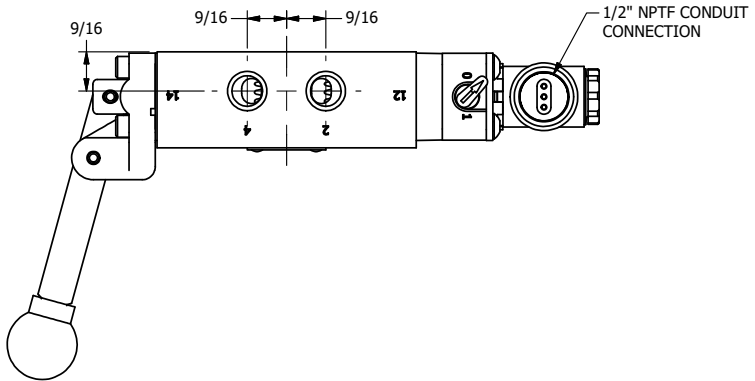

4

3

2

1

**AAA**  
PRODUCTS  
INTERNATIONAL  
**AAA PRODUCTS INTERNATIONAL**  
7114 Harry Hines Blvd  
Dallas, TX 75235

TITLE: 1/4" SIDE PORT, SNGL SOL, 2 POS,  
SPR RTRN, MOLD-OVER, 120/60,  
LEVER ASSIST, LCKNG OVRD

DRAWING NO.:  
DIM\_ESAH2JO

4

3

2

1

THE INFORMATION CONTAINED WITHIN THIS DOCUMENT IS PROPRIETARY TO AAA PRODUCTS AND MAY NOT BE DISCLOSED WITHOUT PRIOR WRITTEN CONSENT