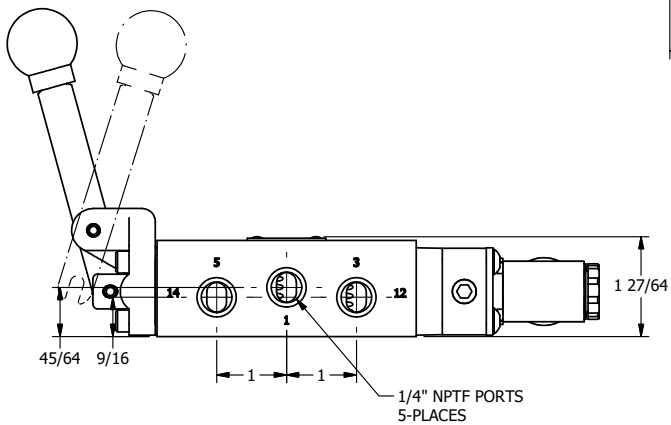

4

3

2

1

**AAA**  
PRODUCTS  
INTERNATIONAL  
**AAA PRODUCTS INTERNATIONAL**  
7114 Harry Hines Blvd  
Dallas, TX 75235

TITLE: 1/4" SIDE PORT, SNGL SOL, 2 POS,  
SPR RTRN, MOLD-OVER, 120/60,  
LEVER ASSIST, LCKNG OVRD

DRAWING NO.:  
DIM\_ESAH2JO

4

3

2

1

THE INFORMATION CONTAINED WITHIN THIS DOCUMENT IS PROPRIETARY TO AAA PRODUCTS AND MAY NOT BE DISCLOSED WITHOUT PRIOR WRITTEN CONSENT