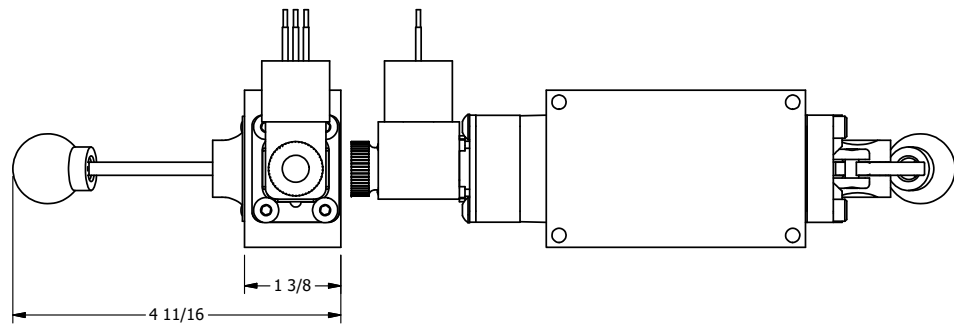

4

3

2

1

AAA
PRODUCTS
INTERNATIONAL

AAA PRODUCTS INTERNATIONAL
7114 Harry Hines Blvd
Dallas, TX 75235

TITLE: 1/4" SIDE PORT, SNGL SOL, 2 POS,
SPR RTRN, MOLD-OVER, 120/60,
LEVER ASSIST, EXCLDR

DRAWING NO.:
DIM_ESAH2JL