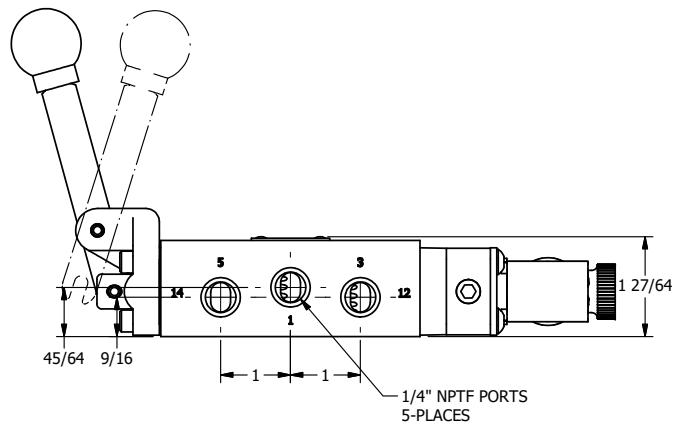

4

3

2

1

AAA
PRODUCTS
INTERNATIONAL

AAA PRODUCTS INTERNATIONAL
7114 Harry Hines Blvd
Dallas, TX 75235

TITLE: 1/4" SIDE PORT, SNGL SOL, 2 POS,
SPR RTRN, MOLD-OVER, 120/60,
LEVER ASSIST, EXCLDR

DRAWING NO.:
DIM_ESAH2JL