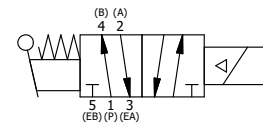

4

3

2

1

AAA
PRODUCTS
INTERNATIONAL

AAA PRODUCTS INTERNATIONAL
7114 Harry Hines Blvd
Dallas, TX 75235

TITLE: 1/4" SIDE PORT, SNGL SOL, 2 POS,
SPR RTRN, MOLD-OVER, 120/60,
LEVER ASSIST, EXCLDR

DRAWING NO.:
DIM_ESAH2JL