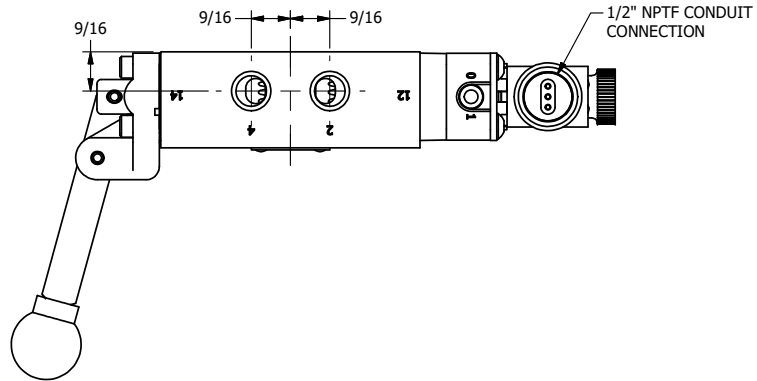

4

3

2

1

AAA
PRODUCTS
INTERNATIONAL

AAA PRODUCTS INTERNATIONAL
7114 Harry Hines Blvd
Dallas, TX 75235

TITLE: 1/4" SIDE PORT, SNGL SOL, 2 POS,
SPR RTRN, MOLD-OVER, 120/60,
LEVER ASSIST, EXCLDR

DRAWING NO.:
DIM_ESAH2JL