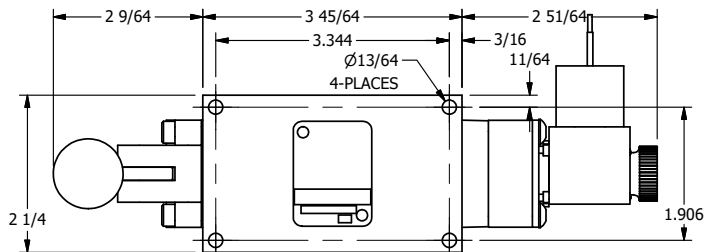

4

3

2

1

AAA
PRODUCTS
INTERNATIONAL

AAA PRODUCTS INTERNATIONAL
7114 Harry Hines Blvd
Dallas, TX 75235

TITLE: 1/4" SIDE PORT, SNGL SOL, 2 POS,
SPR RTRN, MOLD-OVER, 120/60,
LEVER ASSIST, EXCLDR

DRAWING NO.:
DIM_ESAH2JL