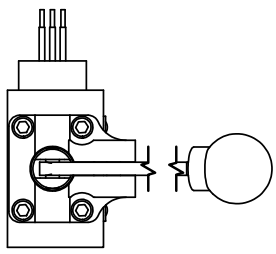

4

3

2

1

4

3

2

1

AAA
PRODUCTS
INTERNATIONAL

AAA PRODUCTS INTERNATIONAL
7114 Harry Hines Blvd
Dallas, TX 75235

TITLE: 1/4" SIDE PORT, SNGL SOL, 2 POS,
SPR RTRN, MOLD-OVER, 120/60,
LEVER ASSIST, SIDE VENT

DRAWING NO.:
DIM_ESAH2JC