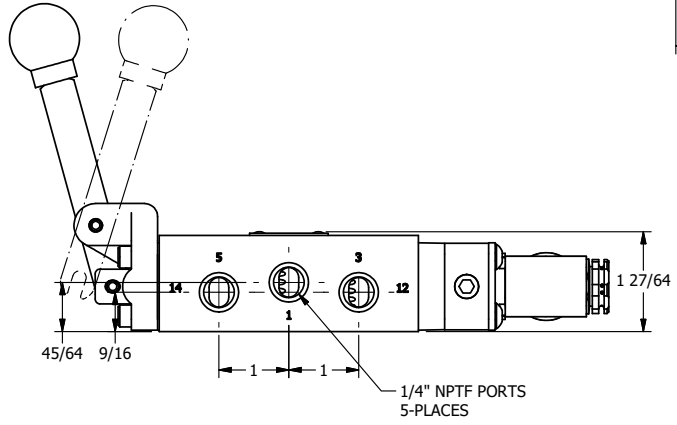

4

3

2

1

4

3

2

1

AAA
PRODUCTS
INTERNATIONAL

AAA PRODUCTS INTERNATIONAL
7114 Harry Hines Blvd
Dallas, TX 75235

TITLE: 1/4" SIDE PORT, SNGL SOL, 2 POS,
SPR RTRN, MOLD-OVER, 120/60,
LEVER ASSIST, SIDE VENT

DRAWING NO.:
DIM_ESAH2JC