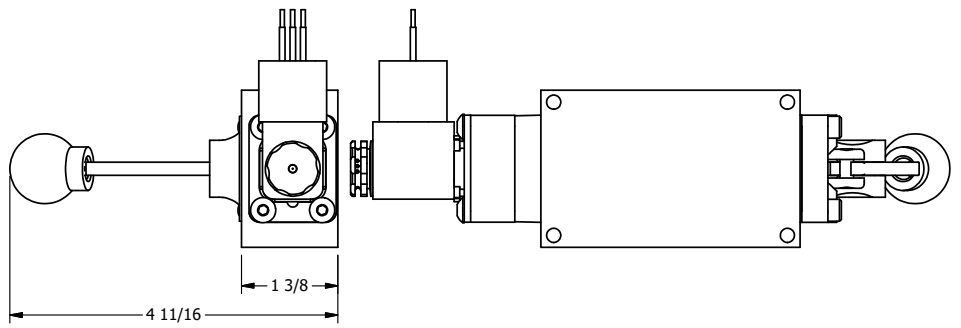

4

3

2

1

4

3

2

1

AAA
PRODUCTS
INTERNATIONAL

AAA PRODUCTS INTERNATIONAL
7114 Harry Hines Blvd
Dallas, TX 75235

TITLE: 1/4" SIDE PORT, SNGL SOL, 2 POS,
SPR RTRN, MOLD-OVER, 120/60,
LEVER ASSIST, SIDE VENT

DRAWING NO.:
DIM_ESAH2JC