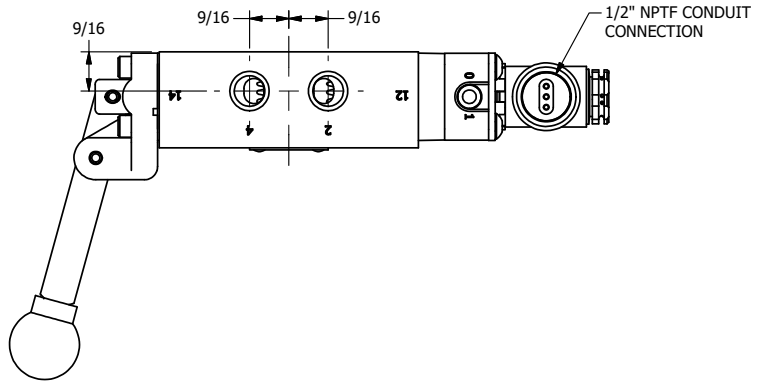

4

3

2

1

4

3

2

1

AAA
PRODUCTS
INTERNATIONAL

AAA PRODUCTS INTERNATIONAL
7114 Harry Hines Blvd
Dallas, TX 75235

TITLE: 1/4" SIDE PORT, SNGL SOL, 2 POS,
SPR RTRN, MOLD-OVER, 120/60,
LEVER ASSIST, SIDE VENT

DRAWING NO.:
DIM_ESAH2JC