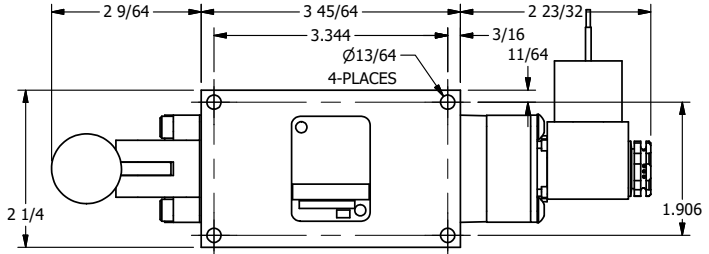

4

3

2

1

4

3

2

1

AAA
PRODUCTS
INTERNATIONAL

AAA PRODUCTS INTERNATIONAL
7114 Harry Hines Blvd
Dallas, TX 75235

TITLE: 1/4" SIDE PORT, SNGL SOL, 2 POS,
SPR RTRN, MOLD-OVER, 120/60,
LEVER ASSIST, SIDE VENT

DRAWING NO.:
DIM_ESAH2JC