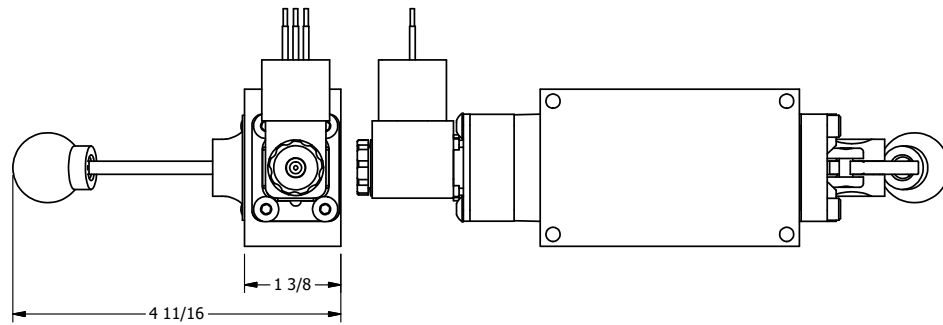

4

3

2

1

AAA
PRODUCTS
INTERNATIONAL

AAA PRODUCTS INTERNATIONAL
7114 Harry Hines Blvd
Dallas, TX 75235

TITLE: 1/4" SIDE PORT, SNGL SOL, 2 POS,
SPR RTRN, MOLD-OVER, 120/60,
LEVER ASSIST

DRAWING NO.:
DIM_ESAH2J