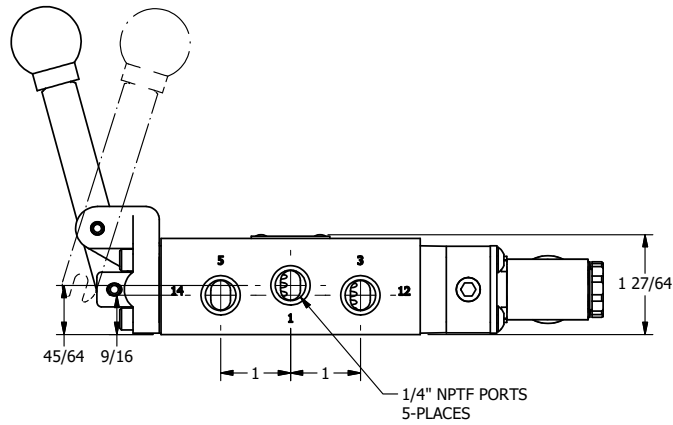

4

3

2

1

AAA
PRODUCTS
INTERNATIONAL

AAA PRODUCTS INTERNATIONAL
7114 Harry Hines Blvd
Dallas, TX 75235

TITLE: 1/4" SIDE PORT, SNGL SOL, 2 POS,
SPR RTRN, MOLD-OVER, 120/60,
LEVER ASSIST

DRAWING NO.:
DIM_ESAH2J