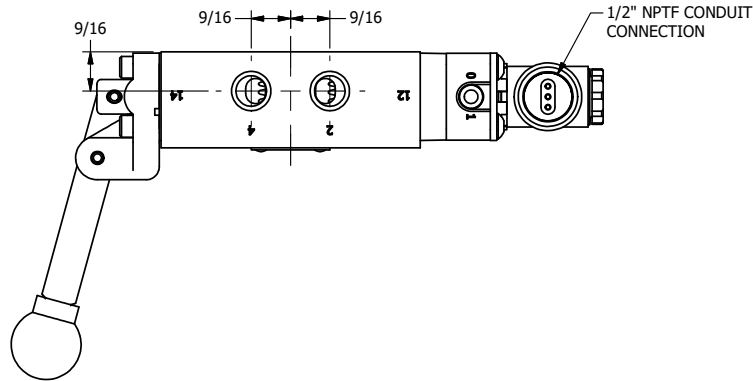

4

3

2

1

AAA
PRODUCTS
INTERNATIONAL

AAA PRODUCTS INTERNATIONAL
7114 Harry Hines Blvd
Dallas, TX 75235

TITLE: 1/4" SIDE PORT, SNGL SOL, 2 POS,
SPR RTRN, MOLD-OVER, 120/60,
LEVER ASSIST

DRAWING NO.:
DIM_ESAH2J