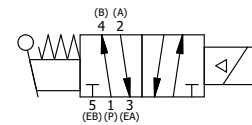

4

3

2

1

AAA
PRODUCTS
INTERNATIONAL

AAA PRODUCTS INTERNATIONAL
7114 Harry Hines Blvd
Dallas, TX 75235

TITLE: 1/4" SIDE PORT, SNGL SOL, 2 POS,
SPR RTRN, MOLD-OVER, 120/60,
LEVER ASSIST

DRAWING NO.:
DIM_ESAH2J