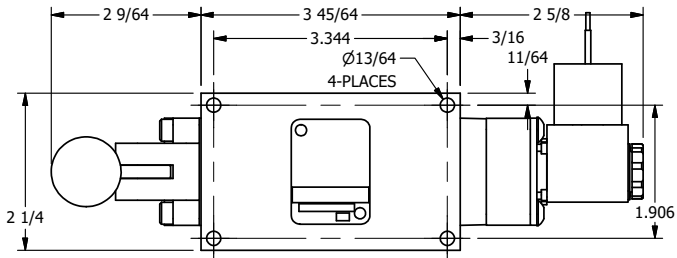

4

3

2

1

AAA
PRODUCTS
INTERNATIONAL

AAA PRODUCTS INTERNATIONAL
7114 Harry Hines Blvd
Dallas, TX 75235

TITLE: 1/4" SIDE PORT, SNGL SOL, 2 POS,
SPR RTRN, MOLD-OVER, 120/60,
LEVER ASSIST

DRAWING NO.:
DIM_ESAH2J