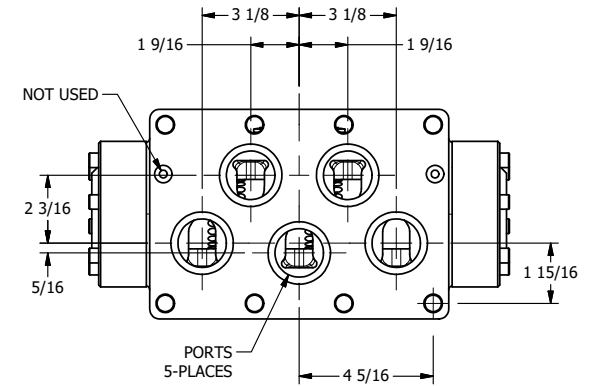

4

3

2

1

B

B

A

A

4

3

2

1

A

A

AAA
PRODUCTS
INTERNATIONAL

**AAA PRODUCTS
INTERNATIONAL**
7114 Harry Hines Blvd
Dallas, TX 75235

TITLE: 2" SUBPLATE, SGNL SOL, 2 POS,
SPR RTRN, EXPL PROOF,
LEVER ASSIST, LCKNG OVRD

DRAWING NO.:
DIM_ESAH16PXO

THE INFORMATION CONTAINED WITHIN THIS DOCUMENT IS PROPRIETARY TO AAA PRODUCTS AND MAY NOT BE DISCLOSED WITHOUT PRIOR WRITTEN CONSENT