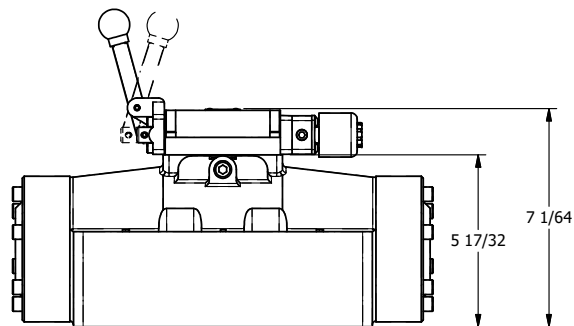

4

3

2

1

B

B

A

A

TITLE: 2" SUBPLATE, SGNL SOL, 2 POS,
SPR RTRN, EXPL PROOF,
LEVER ASSIST, LCKNG OVRD

DRAWING NO.:
DIM_ESAH16PXO

THE INFORMATION CONTAINED WITHIN THIS DOCUMENT IS PROPRIETARY TO AAA PRODUCTS AND MAY NOT BE DISCLOSED WITHOUT PRIOR WRITTEN CONSENT