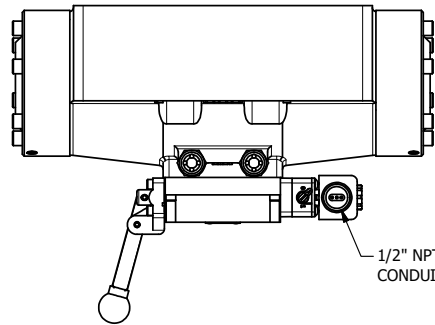

4

3

2

1

B

B

A

A

TITLE: 2" SUBPLATE, SGNL SOL, 2 POS,
SPR RTRN, EXPL PROOF,
LEVER ASSIST, LCKNG OVRD

DRAWING NO.:
DIM_ESAH16PXO

THE INFORMATION CONTAINED WITHIN THIS DOCUMENT IS PROPRIETARY TO AAA PRODUCTS AND MAY NOT BE DISCLOSED WITHOUT PRIOR WRITTEN CONSENT