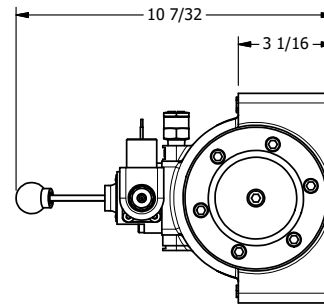

4

3

2

1

B

B

A

A

TITLE: 2" SUBPLATE, SGNL SOL, 2 POS,
SPR RTRN, EXPL PROOF,
LEVER ASSIST, LCKNG OVRD

DRAWING NO.:
DIM_ESAH16PXO

THE INFORMATION CONTAINED WITHIN THIS DOCUMENT IS PROPRIETARY TO AAA PRODUCTS AND MAY NOT BE DISCLOSED WITHOUT PRIOR WRITTEN CONSENT