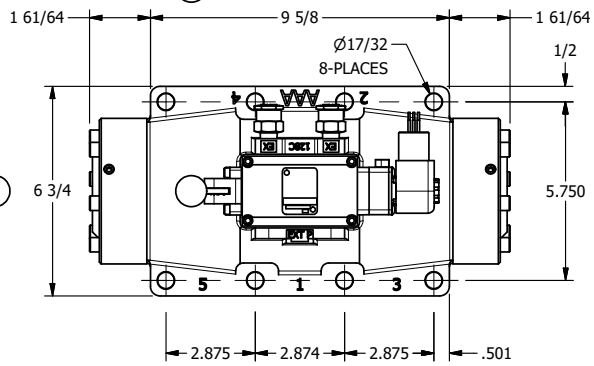

4

3

2

1

B

B

A

A

TITLE: 2" SUBPLATE, SGNL SOL, 2 POS,
SPR RTRN, EXPL PROOF,
LEVER ASSIST, LCKNG OVRD

DRAWING NO.:
DIM_ESAH16PXO

THE INFORMATION CONTAINED WITHIN THIS DOCUMENT IS PROPRIETARY TO AAA PRODUCTS AND MAY NOT BE DISCLOSED WITHOUT PRIOR WRITTEN CONSENT