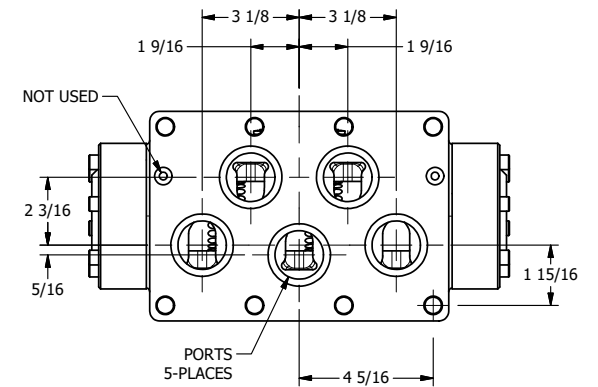

4

3

2

1

B

B

A

A

4

3

2

1

A

A

AAA
PRODUCTS
INTERNATIONAL

**AAA PRODUCTS
INTERNATIONAL**
7114 Harry Hines Blvd
Dallas, TX 75235

TITLE: 2" SUBPLATE, SGNL SOL, 2 POS,
SPR RTRN, EXPL PROOF,
LEVER ASSIST, SIDE VENT

DRAWING NO.:
DIM_ESAH16PXC

THE INFORMATION CONTAINED WITHIN THIS DOCUMENT IS PROPRIETARY TO AAA PRODUCTS AND MAY NOT BE DISCLOSED WITHOUT PRIOR WRITTEN CONSENT