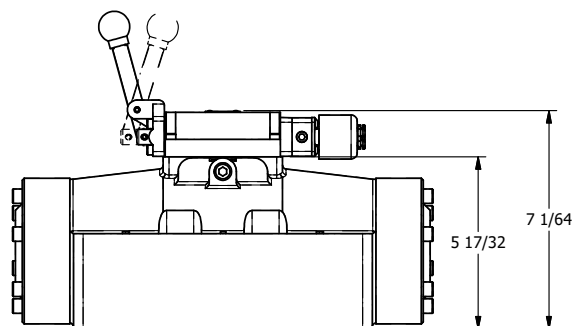

4

3

2

1

B

B

A

A

TITLE: 2" SUBPLATE, SGNL SOL, 2 POS,
SPR RTRN, EXPL PROOF,
LEVER ASSIST, SIDE VENT

DRAWING NO.:
DIM_ESAH16PXC

THE INFORMATION CONTAINED WITHIN THIS DOCUMENT IS PROPRIETARY TO AAA PRODUCTS AND MAY NOT BE DISCLOSED WITHOUT PRIOR WRITTEN CONSENT