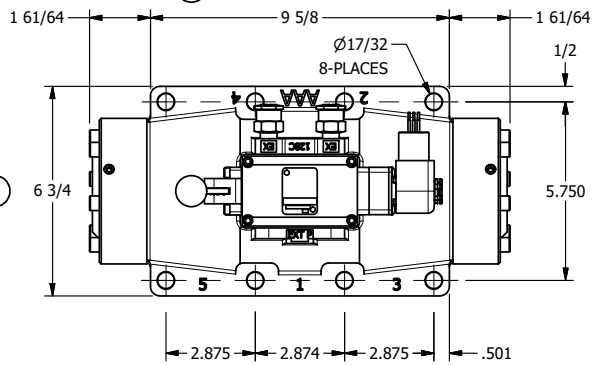

4

3

2

1

B

B

A

A

TITLE: 2" SUBPLATE, SGNL SOL, 2 POS,
SPR RTRN, EXPL PROOF,
LEVER ASSIST, SIDE VENT

DRAWING NO.:
DIM_ESAH16PXC

THE INFORMATION CONTAINED WITHIN THIS DOCUMENT IS PROPRIETARY TO AAA PRODUCTS AND MAY NOT BE DISCLOSED WITHOUT PRIOR WRITTEN CONSENT