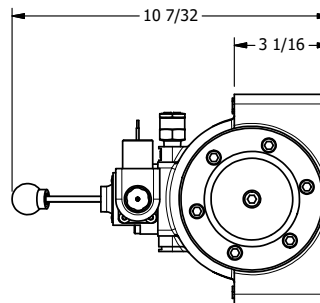

4

3

2

1

B

B

A

A

TITLE: 2" SUBPLATE, SGNL SOL, 2 POS,
SPR RTRN, EXPL PROOF,
LEVER ASSIST, SIDE VENT

DRAWING NO.:
DIM_ESAH16PXC

THE INFORMATION CONTAINED WITHIN THIS DOCUMENT IS PROPRIETARY TO AAA PRODUCTS AND MAY NOT BE DISCLOSED WITHOUT PRIOR WRITTEN CONSENT