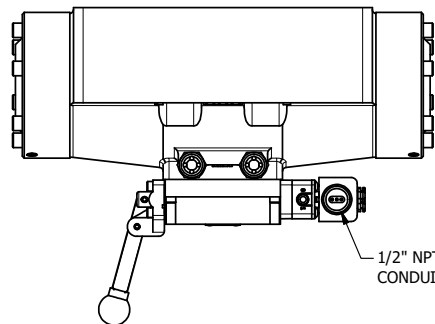

4

3

2

1

B

B

A

A

TITLE: 2" SUBPLATE, SGNL SOL, 2 POS,
SPR RTRN, EXPL PROOF,
LEVER ASSIST, SIDE VENT

DRAWING NO.:
DIM_ESAH16PXC

THE INFORMATION CONTAINED WITHIN THIS DOCUMENT IS PROPRIETARY TO AAA PRODUCTS AND MAY NOT BE DISCLOSED WITHOUT PRIOR WRITTEN CONSENT