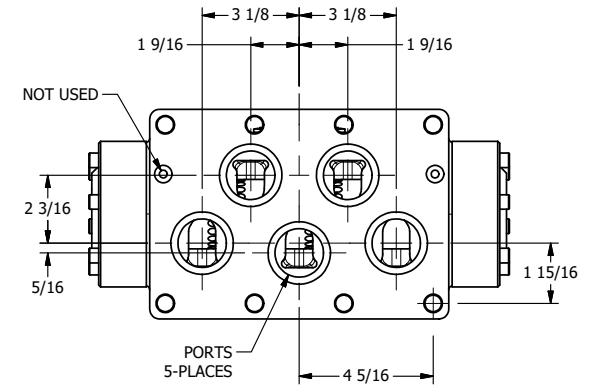

4

3

2

1

B

B

A

A

4

3

2

1

AAA
PRODUCTS
INTERNATIONAL

**AAA PRODUCTS
INTERNATIONAL**
7114 Harry Hines Blvd
Dallas, TX 75235

TITLE: 2" SUBPLATE, SGNL SOL, 2 POS,
SPR RTRN, EXPL PROOF,
LEVER ASSIST

DRAWING NO.:
DIM_ESAH16PX

THE INFORMATION CONTAINED WITHIN THIS DOCUMENT IS PROPRIETARY TO AAA PRODUCTS AND MAY NOT BE DISCLOSED WITHOUT PRIOR WRITTEN CONSENT