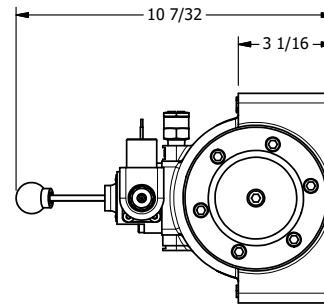

4

3

2

1

B

B

A

A

4

3

2

1

AAA
PRODUCTS
INTERNATIONAL

**AAA PRODUCTS
INTERNATIONAL**
7114 Harry Hines Blvd
Dallas, TX 75235

TITLE: 2" SUBPLATE, SGNL SOL, 2 POS,
SPR RTRN, EXPL PROOF,
LEVER ASSIST

DRAWING NO.:
DIM_ESAH16PX