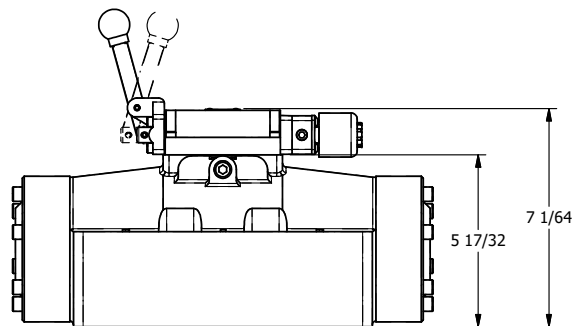

4

3

2

1

B

B

A

A

4

3

2

1

AAA
PRODUCTS
INTERNATIONAL

**AAA PRODUCTS
INTERNATIONAL**
7114 Harry Hines Blvd
Dallas, TX 75235

TITLE: 2" SUBPLATE, SGNL SOL, 2 POS,
SPR RTRN, EXPL PROOF,
LEVER ASSIST

DRAWING NO.:
DIM_ESAH16PX