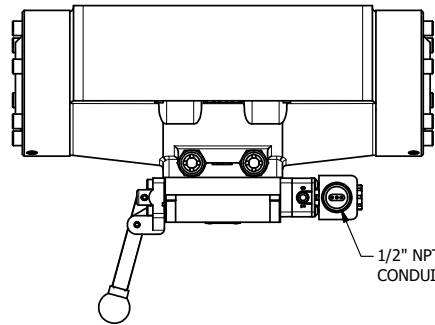

4

3

2

1

B

B

A

A

4

3

2

1

AAA
PRODUCTS
INTERNATIONAL

**AAA PRODUCTS
INTERNATIONAL**
7114 Harry Hines Blvd
Dallas, TX 75235

TITLE: 2" SUBPLATE, SGNL SOL, 2 POS,
SPR RTRN, EXPL PROOF,
LEVER ASSIST

DRAWING NO.:
DIM_ESAH16PX