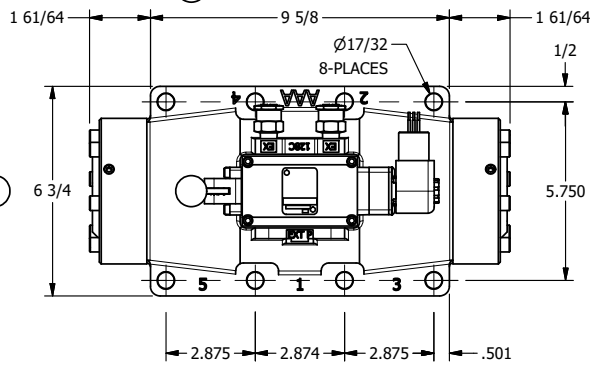

4

3

2

1

B

B

A

A

4

3

2

1

AAA
PRODUCTS
INTERNATIONAL

**AAA PRODUCTS
INTERNATIONAL**
7114 Harry Hines Blvd
Dallas, TX 75235

TITLE: 2" SUBPLATE, SGNL SOL, 2 POS,
SPR RTRN, EXPL PROOF,
LEVER ASSIST

DRAWING NO.:
DIM_ESAH16PX