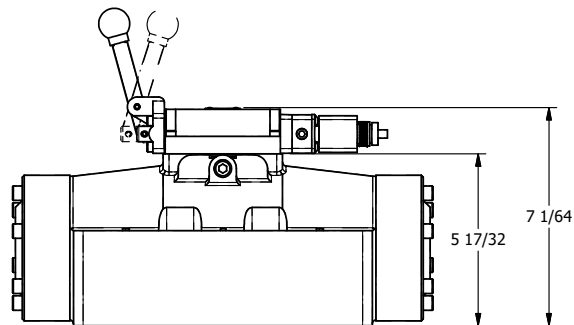

4

3

2

1

B

B

A

A

**AAA**  
PRODUCTS  
INTERNATIONAL

**AAA PRODUCTS  
INTERNATIONAL**  
7114 Harry Hines Blvd  
Dallas, TX 75235

TITLE: 2" SUBPLATE, SGNL SOL, 2 POS,  
SPR RTRN, ATEX COIL,  
LEVER ASSIST, EXCLDR

DRAWING NO.:  
DIM\_ESAH16PTL