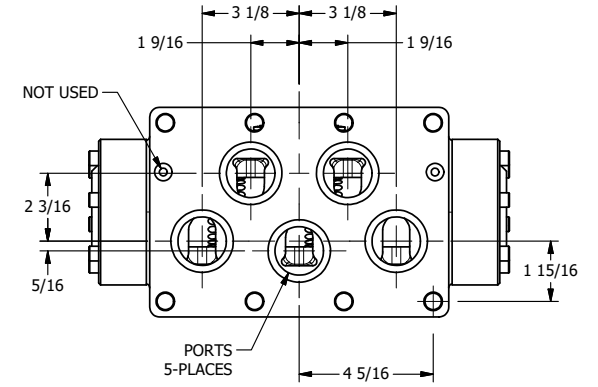

**AAA**  
PRODUCTS  
INTERNATIONAL

**AAA PRODUCTS  
INTERNATIONAL**  
7114 Harry Hines Blvd  
Dallas, TX 75235

TITLE: 2" SUBPLATE, SGNL SOL, 2 POS,  
SPR RTRN, ATEX COIL,  
LEVER ASSIST, EXCLDR

DRAWING NO.:  
DIM\_ESAH16PTL