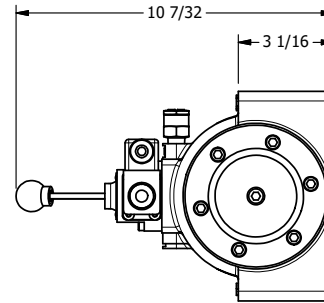

4

3

2

1

B

B

A

A

**AAA**  
PRODUCTS  
INTERNATIONAL

**AAA PRODUCTS  
INTERNATIONAL**  
7114 Harry Hines Blvd  
Dallas, TX 75235

TITLE: 2" SUBPLATE, SGNL SOL, 2 POS,  
SPR RTRN, ATEX COIL,  
LEVER ASSIST, EXCLDR

DRAWING NO.:  
DIM\_ESAH16PTL