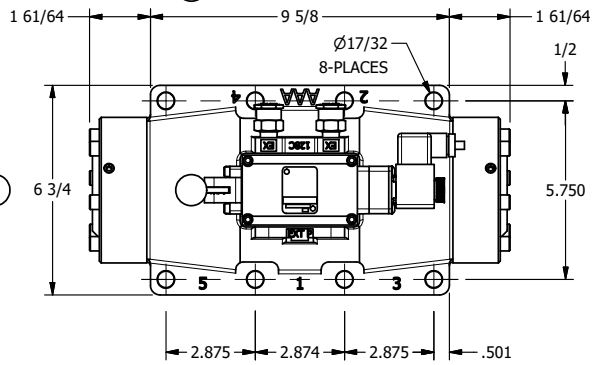

4

3

2

1

B

B

A

A

**AAA**  
PRODUCTS  
INTERNATIONAL

**AAA PRODUCTS  
INTERNATIONAL**  
7114 Harry Hines Blvd  
Dallas, TX 75235

TITLE: 2" SUBPLATE, SGNL SOL, 2 POS,  
SPR RTRN, ATEX COIL,  
LEVER ASSIST, EXCLDR

DRAWING NO.:  
DIM\_ESAH16PTL