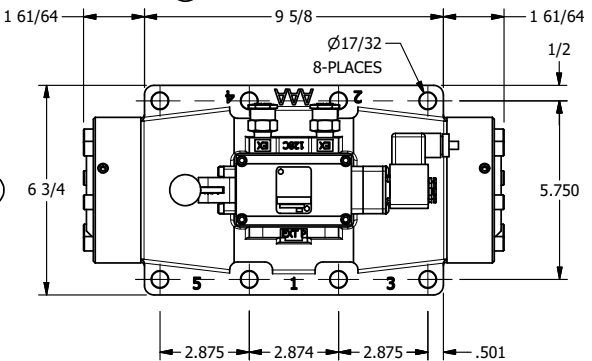

4

3

2

1

B

B

ATEX/IEC MOLDED COIL  
3 METERS OF 3 WIRE CORD

A

**AAA PRODUCTS  
INTERNATIONAL**  
7114 Harry Hines Blvd  
Dallas, TX 75235

TITLE: 2" SUBPLATE, SGNL SOL, 2 POS,  
SPR RTRN, ATEX COIL,  
LEVER ASSIST, SIDE VENT

DRAWING NO.:  
DIM\_ESAH16PTC

THE INFORMATION CONTAINED WITHIN THIS DOCUMENT IS PROPRIETARY TO AAA PRODUCTS AND MAY NOT BE DISCLOSED WITHOUT PRIOR WRITTEN CONSENT