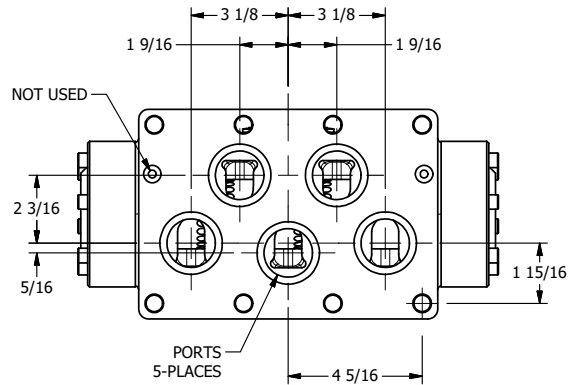

4

3

2

1

B

B

ATEX/IEC MOLDED COIL  
3 METERS OF 3 WIRE CORD

A

**AAA PRODUCTS  
INTERNATIONAL**  
7114 Harry Hines Blvd  
Dallas, TX 75235

TITLE: 2" SUBPLATE, SGNL SOL, 2 POS,  
SPR RTRN, ATEX COIL,  
LEVER ASSIST, SIDE VENT

DRAWING NO.:  
DIM\_ESAH16PTC

THE INFORMATION CONTAINED WITHIN THIS DOCUMENT IS PROPRIETARY TO AAA PRODUCTS AND MAY NOT BE DISCLOSED WITHOUT PRIOR WRITTEN CONSENT