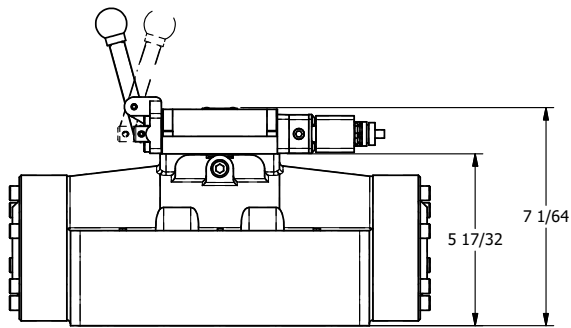

4

3

2

1

A

A

AAA
PRODUCTS
INTERNATIONAL

**AAA PRODUCTS
INTERNATIONAL**
7114 Harry Hines Blvd
Dallas, TX 75235

TITLE: 2" SUBPLATE, SGNL SOL, 2 POS,
SPR RTRN, ATEX COIL,
LEVER ASSIST, SIDE VENT

DRAWING NO.:
DIM_ESAH16PTC

THE INFORMATION CONTAINED WITHIN THIS DOCUMENT IS PROPRIETARY TO AAA PRODUCTS AND MAY NOT BE DISCLOSED WITHOUT PRIOR WRITTEN CONSENT