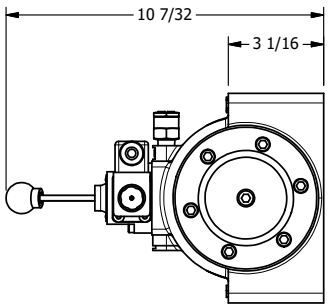

4

3

2

1

B

B

ATEX/IEC MOLDED COIL  
3 METERS OF 3 WIRE CORD

A

**AAA PRODUCTS  
INTERNATIONAL**  
7114 Harry Hines Blvd  
Dallas, TX 75235

TITLE: 2" SUBPLATE, SGNL SOL, 2 POS,  
SPR RTRN, ATEX COIL,  
LEVER ASSIST, SIDE VENT

DRAWING NO.:  
DIM\_ESAH16PTC

THE INFORMATION CONTAINED WITHIN THIS DOCUMENT IS PROPRIETARY TO AAA PRODUCTS AND MAY NOT BE DISCLOSED WITHOUT PRIOR WRITTEN CONSENT