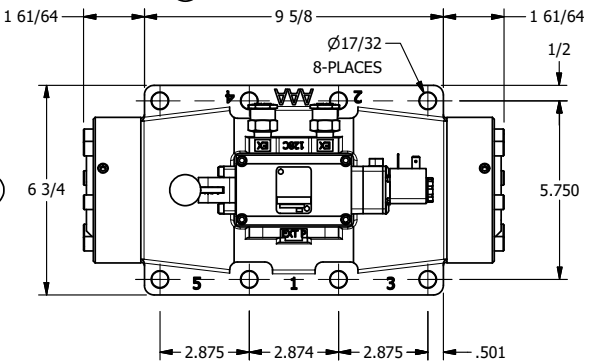

4

3

2

1

11mm/INDUSTRIAL TYPE B  
DIN 43650 STYLE

**AAA**  
PRODUCTS  
INTERNATIONAL

**AAA PRODUCTS  
INTERNATIONAL**  
7114 Harry Hines Blvd  
Dallas, TX 75235

TITLE: 2" SUBPLATE, SGNL SOL, 2 POS,  
SPR RTRN,  
LEVER ASSIST, LCKNG OVRD

DRAWING NO.:  
DIM\_ESAH16PO

THE INFORMATION CONTAINED WITHIN THIS DOCUMENT IS PROPRIETARY TO AAA PRODUCTS AND MAY NOT BE DISCLOSED WITHOUT PRIOR WRITTEN CONSENT

4

3

2

1