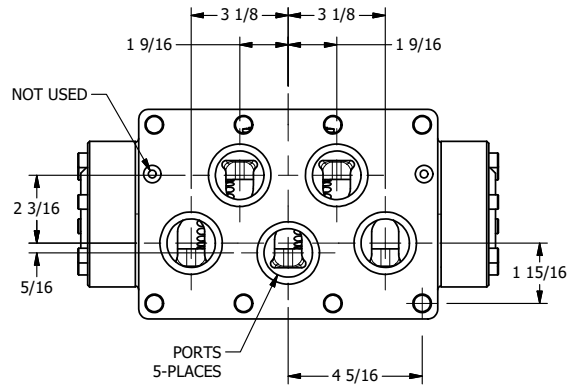

4

3

2

1

11mm/INDUSTRIAL TYPE B  
DIN 43650 STYLE

**AAA**  
PRODUCTS  
INTERNATIONAL

**AAA PRODUCTS  
INTERNATIONAL**  
7114 Harry Hines Blvd  
Dallas, TX 75235

TITLE: 2" SUBPLATE, SGNL SOL, 2 POS,  
SPR RTRN,  
LEVER ASSIST, LCKNG OVRD

DRAWING NO.:  
DIM\_ESAH16PO

THE INFORMATION CONTAINED WITHIN THIS DOCUMENT IS PROPRIETARY TO AAA PRODUCTS AND MAY NOT BE DISCLOSED WITHOUT PRIOR WRITTEN CONSENT

4

3

2

1