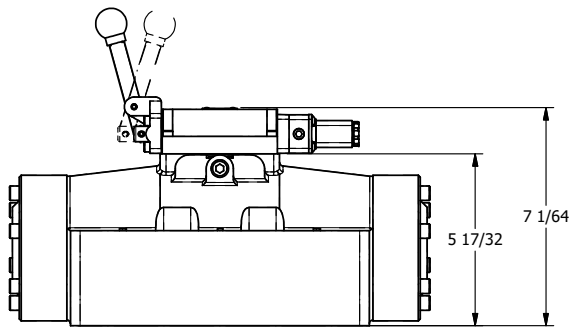

4

3

2

1

11mm/INDUSTRIAL TYPE B  
DIN 43650 STYLE

**AAA**  
PRODUCTS  
INTERNATIONAL

**AAA PRODUCTS  
INTERNATIONAL**  
7114 Harry Hines Blvd  
Dallas, TX 75235

TITLE: 2" SUBPLATE, SGNL SOL, 2 POS,  
SPR RTRN,  
LEVER ASSIST, LCKNG OVRD

DRAWING NO.:  
DIM\_ESAH16PO

THE INFORMATION CONTAINED WITHIN THIS DOCUMENT IS PROPRIETARY TO AAA PRODUCTS AND MAY NOT BE DISCLOSED WITHOUT PRIOR WRITTEN CONSENT

4

3

2

1