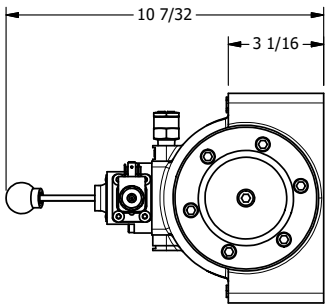

4

3

2

1

11mm/INDUSTRIAL TYPE B  
DIN 43650 STYLE

**AAA**  
PRODUCTS  
INTERNATIONAL

**AAA PRODUCTS  
INTERNATIONAL**  
7114 Harry Hines Blvd  
Dallas, TX 75235

TITLE: 2" SUBPLATE, SGNL SOL, 2 POS,  
SPR RTRN,  
LEVER ASSIST, LCKNG OVRD

DRAWING NO.:  
DIM\_ESAH16PO

THE INFORMATION CONTAINED WITHIN THIS DOCUMENT IS PROPRIETARY TO AAA PRODUCTS AND MAY NOT BE DISCLOSED WITHOUT PRIOR WRITTEN CONSENT

4

3

2

1