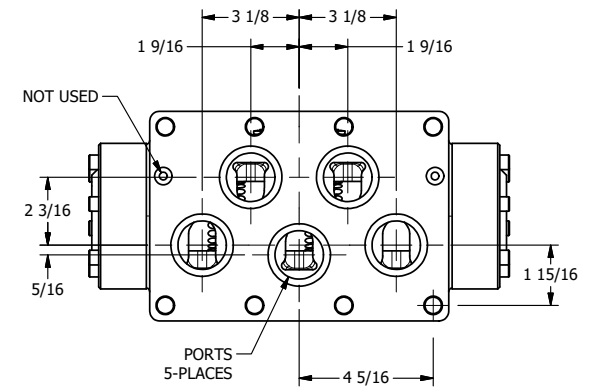

**AAA**  
PRODUCTS  
INTERNATIONAL

**AAA PRODUCTS  
INTERNATIONAL**  
7114 Harry Hines Blvd  
Dallas, TX 75235

TITLE: 2" SUBPLATE, SGNL SOL, 2 POS,  
SPR RTRN, FLYING LEAD,  
LEVER ASSIST, LCKNG OVRD

DRAWING NO.:  
DIM\_ESAH16PMO