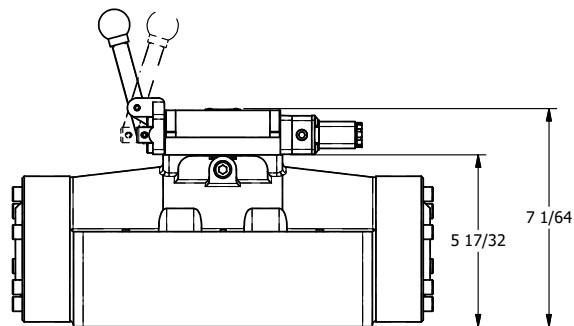

4

3

2

1

B

B

A

A

**AAA**  
PRODUCTS  
INTERNATIONAL

**AAA PRODUCTS  
INTERNATIONAL**  
7114 Harry Hines Blvd  
Dallas, TX 75235

TITLE: 2" SUBPLATE, SGNL SOL, 2 POS,  
SPR RTRN, FLYING LEAD,  
LEVER ASSIST, LCKNG OVRD

DRAWING NO.:  
DIM\_ESAH16PMO