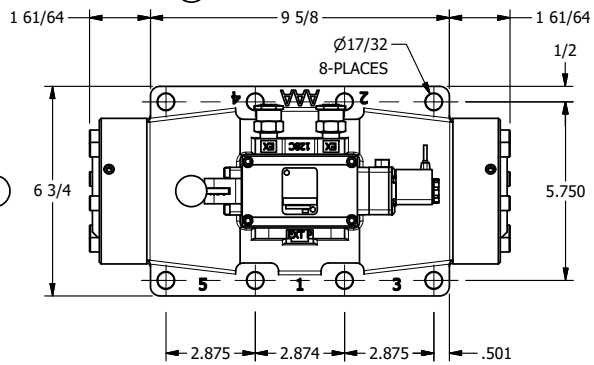

4

3

2

1

B

B

A

A

**AAA**  
PRODUCTS  
INTERNATIONAL

**AAA PRODUCTS  
INTERNATIONAL**  
7114 Harry Hines Blvd  
Dallas, TX 75235

TITLE: 2" SUBPLATE, SGNL SOL, 2 POS,  
SPR RTRN, FLYING LEAD,  
LEVER ASSIST, LCKNG OVRD

DRAWING NO.:  
DIM\_ESAH16PMO