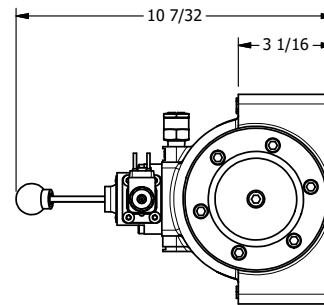

4

3

2

1

B

B

A

A

**AAA**  
PRODUCTS  
INTERNATIONAL

**AAA PRODUCTS  
INTERNATIONAL**  
7114 Harry Hines Blvd  
Dallas, TX 75235

TITLE: 2" SUBPLATE, SGNL SOL, 2 POS,  
SPR RTRN, FLYING LEAD,  
LEVER ASSIST, LCKNG OVRD

DRAWING NO.:  
DIM\_ESAH16PMO