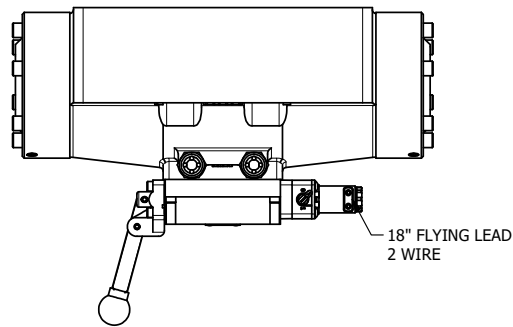

**AAA**  
PRODUCTS  
INTERNATIONAL

**AAA PRODUCTS  
INTERNATIONAL**  
7114 Harry Hines Blvd  
Dallas, TX 75235

TITLE: 2" SUBPLATE, SGNL SOL, 2 POS,  
SPR RTRN, FLYING LEAD,  
LEVER ASSIST, LCKNG OVRD

DRAWING NO.:  
DIM\_ESAH16PMO