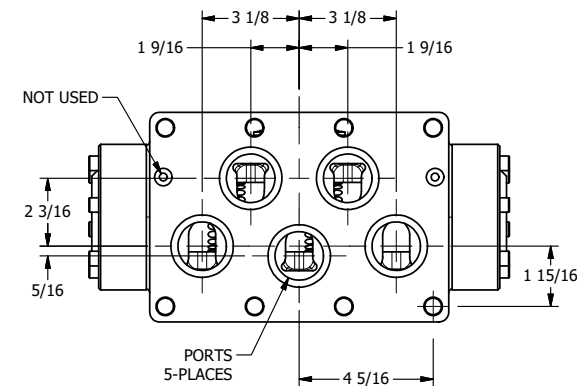

AAA
PRODUCTS
INTERNATIONAL

**AAA PRODUCTS
INTERNATIONAL**
7114 Harry Hines Blvd
Dallas, TX 75235

TITLE: 2" SUBPLATE, SGNL SOL, 2 POS,
SPR RTRN, FLYING LEAD,
LEVER ASSIST, SIDE VENT

DRAWING NO.:
DIM_ESAH16PMC