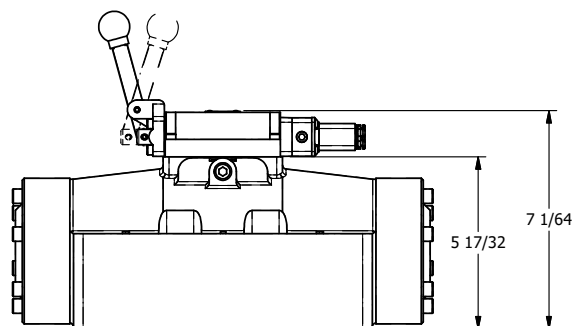

4

3

2

1

B

B

A

A

AAA
PRODUCTS
INTERNATIONAL

**AAA PRODUCTS
INTERNATIONAL**
7114 Harry Hines Blvd
Dallas, TX 75235

TITLE: 2" SUBPLATE, SGNL SOL, 2 POS,
SPR RTRN, FLYING LEAD,
LEVER ASSIST, SIDE VENT

DRAWING NO.:
DIM_ESAH16PMC