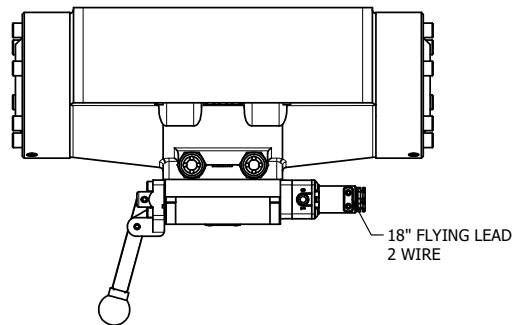

AAA
PRODUCTS
INTERNATIONAL

**AAA PRODUCTS
INTERNATIONAL**
7114 Harry Hines Blvd
Dallas, TX 75235

TITLE: 2" SUBPLATE, SGNL SOL, 2 POS,
SPR RTRN, FLYING LEAD,
LEVER ASSIST, SIDE VENT

DRAWING NO.:
DIM_ESAH16PMC