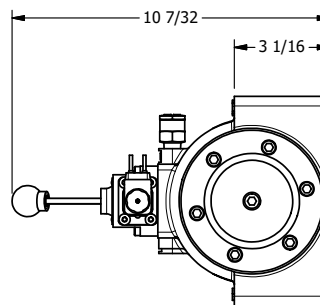

4

3

2

1

B

B

A

A

AAA
PRODUCTS
INTERNATIONAL

**AAA PRODUCTS
INTERNATIONAL**
7114 Harry Hines Blvd
Dallas, TX 75235

TITLE: 2" SUBPLATE, SGNL SOL, 2 POS,
SPR RTRN, FLYING LEAD,
LEVER ASSIST, SIDE VENT

DRAWING NO.:
DIM_ESAH16PMC