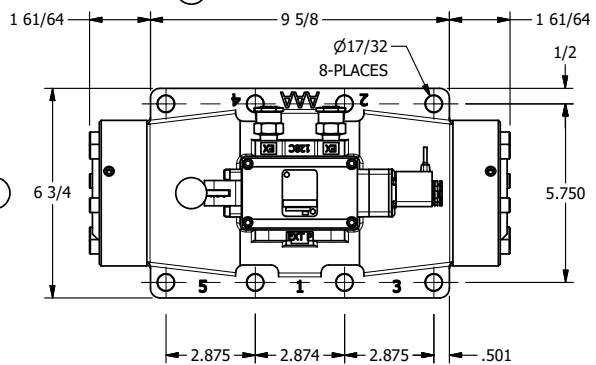

4

3

2

1

B

B

A

A

AAA
PRODUCTS
INTERNATIONAL

**AAA PRODUCTS
INTERNATIONAL**
7114 Harry Hines Blvd
Dallas, TX 75235

TITLE: 2" SUBPLATE, SGNL SOL, 2 POS,
SPR RTRN, FLYING LEAD,
LEVER ASSIST, SIDE VENT

DRAWING NO.:
DIM_ESAH16PMC