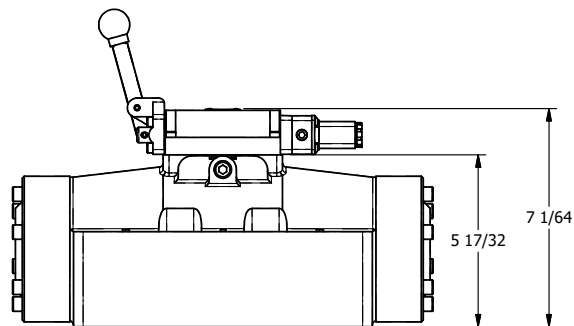

4

3

2

1

B

B

A

A

**AAA**  
PRODUCTS  
INTERNATIONAL

**AAA PRODUCTS  
INTERNATIONAL**  
7114 Harry Hines Blvd  
Dallas, TX 75235

TITLE: 2" SUBPLATE, SGNL SOL, 2 POS,  
SPR RTRN, FLYING LEAD,  
LEVER ASSIST

DRAWING NO.:  
DIM\_ESAH16PM