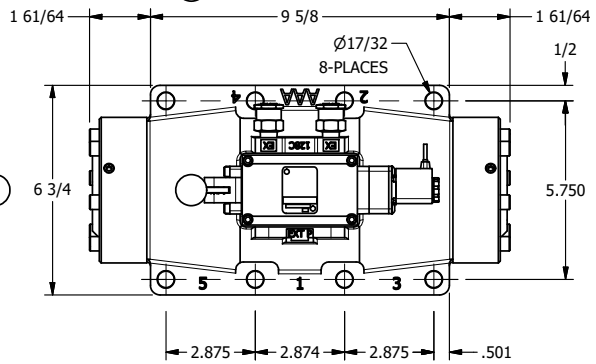

4

3

2

1

B

B

A

A

**AAA**  
PRODUCTS  
INTERNATIONAL

**AAA PRODUCTS  
INTERNATIONAL**  
7114 Harry Hines Blvd  
Dallas, TX 75235

TITLE: 2" SUBPLATE, SGNL SOL, 2 POS,  
SPR RTRN, FLYING LEAD,  
LEVER ASSIST

DRAWING NO.:  
DIM\_ESAH16PM