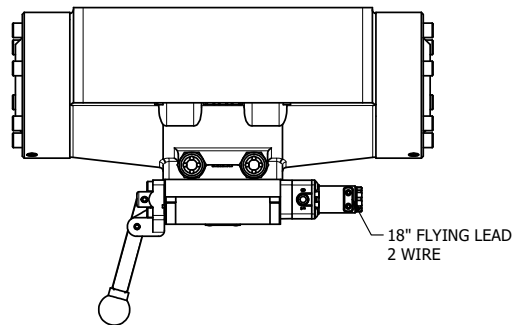

**AAA**  
PRODUCTS  
INTERNATIONAL

**AAA PRODUCTS  
INTERNATIONAL**  
7114 Harry Hines Blvd  
Dallas, TX 75235

TITLE: 2" SUBPLATE, SGNL SOL, 2 POS,  
SPR RTRN, FLYING LEAD,  
LEVER ASSIST

DRAWING NO.:  
DIM\_ESAH16PM