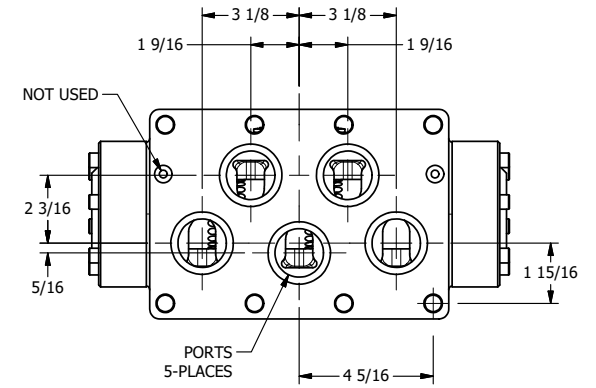

**AAA**  
PRODUCTS  
INTERNATIONAL

**AAA PRODUCTS  
INTERNATIONAL**  
7114 Harry Hines Blvd  
Dallas, TX 75235

TITLE: 2" SUBPLATE, SGNL SOL, 2 POS,  
SPR RTRN, FLYING LEAD,  
LEVER ASSIST

DRAWING NO.:  
DIM\_ESAH16PM