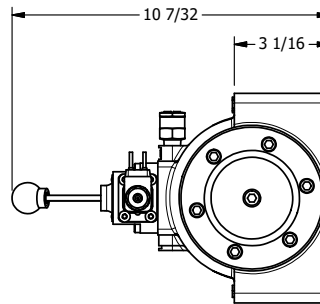

4

3

2

1

B

B

A

A

**AAA**  
PRODUCTS  
INTERNATIONAL

**AAA PRODUCTS  
INTERNATIONAL**  
7114 Harry Hines Blvd  
Dallas, TX 75235

TITLE: 2" SUBPLATE, SGNL SOL, 2 POS,  
SPR RTRN, FLYING LEAD,  
LEVER ASSIST

DRAWING NO.:  
DIM\_ESAH16PM