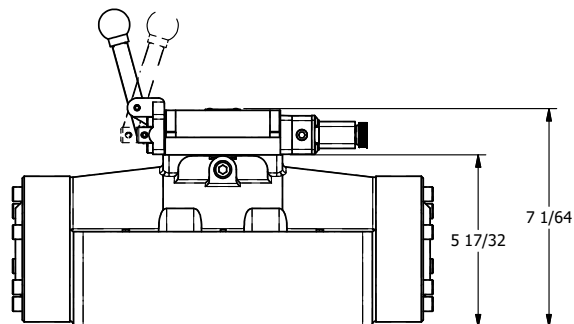

4

3

2

1

B

B

A

A

**AAA**  
PRODUCTS  
INTERNATIONAL

**AAA PRODUCTS  
INTERNATIONAL**  
7114 Harry Hines Blvd  
Dallas, TX 75235

TITLE: 2" SUBPLATE, SGNL SOL, 2 POS,  
SPR RTRN,  
LEVER ASSIST, EXCLDR

DRAWING NO.:  
DIM\_ESAH16PL