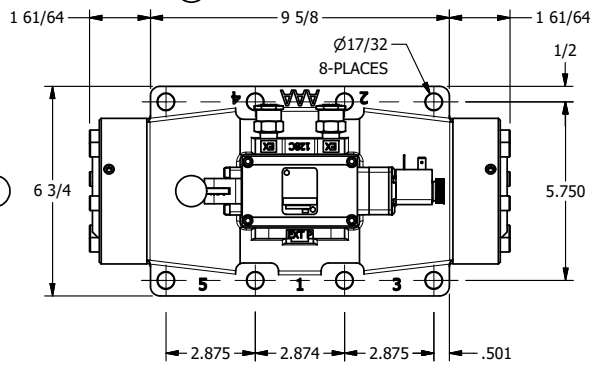

4

3

2

1

B

B

A

A

**AAA**  
PRODUCTS  
INTERNATIONAL

**AAA PRODUCTS  
INTERNATIONAL**  
7114 Harry Hines Blvd  
Dallas, TX 75235

TITLE: 2" SUBPLATE, SGNL SOL, 2 POS,  
SPR RTRN,  
LEVER ASSIST, EXCLDR

DRAWING NO.:  
DIM\_ESAH16PL