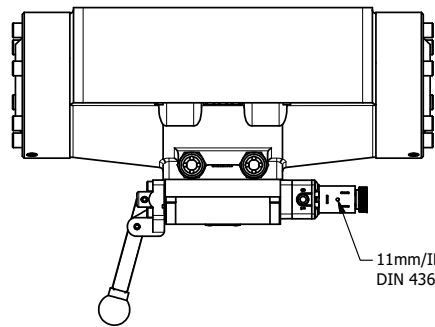

4

3

2

1

B

B

A

A

**AAA**  
PRODUCTS  
INTERNATIONAL

**AAA PRODUCTS  
INTERNATIONAL**  
7114 Harry Hines Blvd  
Dallas, TX 75235

TITLE: 2" SUBPLATE, SGNL SOL, 2 POS,  
SPR RTRN,  
LEVER ASSIST, EXCLDR

DRAWING NO.:  
DIM\_ESAH16PL