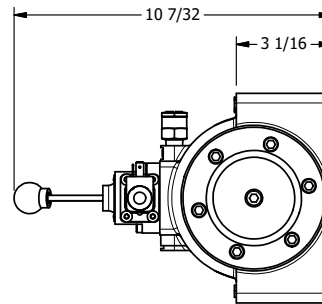

4

3

2

1

B

B

A

A

**AAA**  
PRODUCTS  
INTERNATIONAL

**AAA PRODUCTS  
INTERNATIONAL**  
7114 Harry Hines Blvd  
Dallas, TX 75235

TITLE: 2" SUBPLATE, SGNL SOL, 2 POS,  
SPR RTRN,  
LEVER ASSIST, EXCLDR

DRAWING NO.:  
DIM\_ESAH16PL