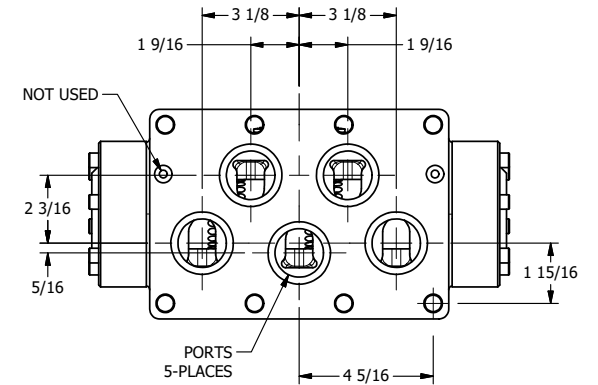

**AAA**  
PRODUCTS  
INTERNATIONAL

**AAA PRODUCTS  
INTERNATIONAL**  
7114 Harry Hines Blvd  
Dallas, TX 75235

TITLE: 2" SUBPLATE, SGNL SOL, 2 POS,  
SPR RTRN,  
LEVER ASSIST, EXCLDR

DRAWING NO.:  
DIM\_ESAH16PL