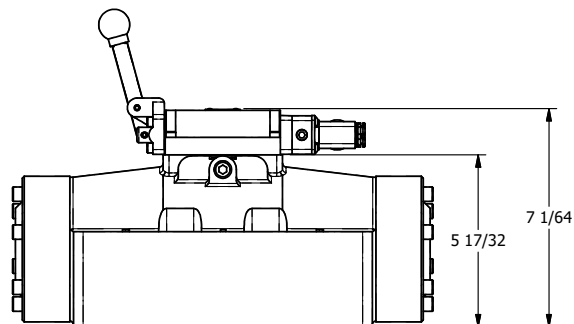

4

3

2

1

B

B

A

A

AAA
PRODUCTS
INTERNATIONAL

AAA PRODUCTS INTERNATIONAL
7114 Harry Hines Blvd
Dallas, TX 75235

TITLE: 2" SUBPLATE, SGNL SOL, 2 POS,
SPR RTRN, MOLD-OVER, 120/60,
LEVER ASST, LCKNG OVRD, SIDE VENT

DRAWING NO.:
DIM_ESAH16PJOC