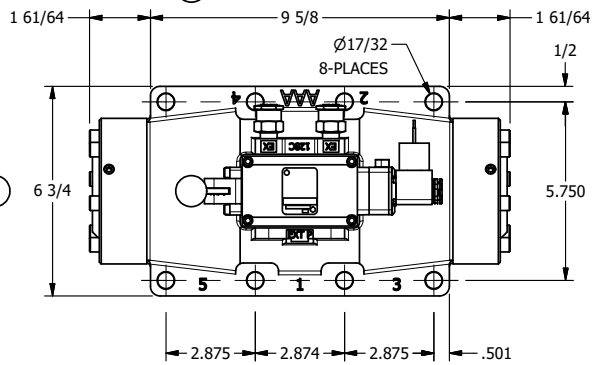

4

3

2

1

B

B

A

A

AAA
PRODUCTS
INTERNATIONAL

AAA PRODUCTS INTERNATIONAL
7114 Harry Hines Blvd
Dallas, TX 75235

TITLE: 2" SUBPLATE, SGNL SOL, 2 POS,
SPR RTRN, MOLD-OVER, 120/60,
LEVER ASST, LCKNG OVRD, SIDE VENT

DRAWING NO.:
DIM_ESAH16PJOC