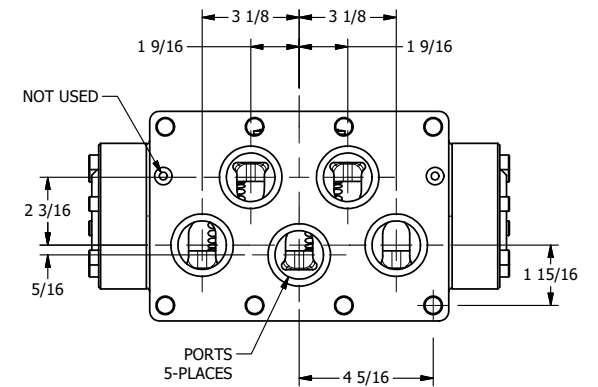

AAA
PRODUCTS
INTERNATIONAL

AAA PRODUCTS INTERNATIONAL
7114 Harry Hines Blvd
Dallas, TX 75235

TITLE: 2" SUBPLATE, SGNL SOL, 2 POS,
SPR RTRN, MOLD-OVER, 120/60,
LEVER ASST, LCKNG OVRD, SIDE VENT

DRAWING NO.:
DIM_ESAH16PJOC