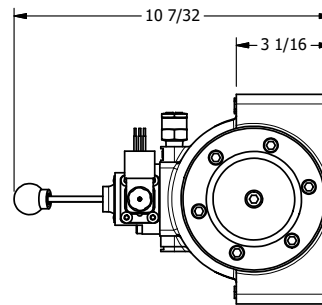

4

3

2

1

B

B

A

A

AAA
PRODUCTS
INTERNATIONAL

AAA PRODUCTS INTERNATIONAL
7114 Harry Hines Blvd
Dallas, TX 75235

TITLE: 2" SUBPLATE, SGNL SOL, 2 POS,
SPR RTRN, MOLD-OVER, 120/60,
LEVER ASST, LCKNG OVRD, SIDE VENT

DRAWING NO.:
DIM_ESAH16PJOC