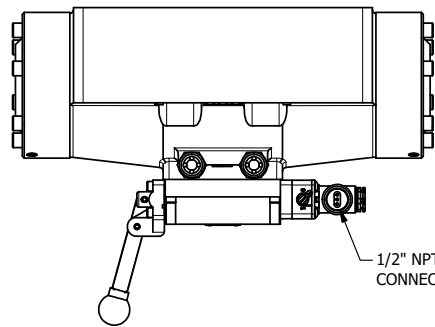

AAA
PRODUCTS
INTERNATIONAL

AAA PRODUCTS INTERNATIONAL
7114 Harry Hines Blvd
Dallas, TX 75235

TITLE: 2" SUBPLATE, SGNL SOL, 2 POS,
SPR RTRN, MOLD-OVER, 120/60,
LEVER ASST, LCKNG OVRD, SIDE VENT

DRAWING NO.:
DIM_ESAH16PJOC