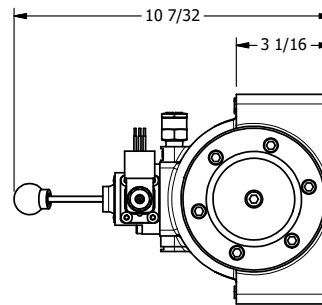

4

3

2

1

B

B

A

A

AAA
PRODUCTS
INTERNATIONAL

AAA PRODUCTS INTERNATIONAL
7114 Harry Hines Blvd
Dallas, TX 75235

TITLE: 2" SUBPLATE, SGNL SOL, 2 POS,
SPR RTRN, MOLD-OVER, 120/60,
LEVER ASSIST, LCKNG OVRD

DRAWING NO.:
DIM_ESAH16PJ0