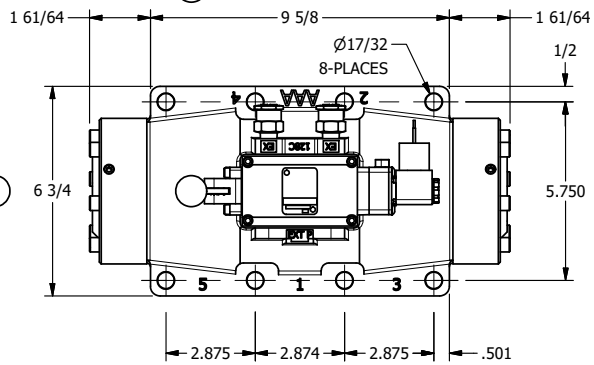

4

3

2

1

B

B

A

A

AAA
PRODUCTS
INTERNATIONAL

AAA PRODUCTS INTERNATIONAL
7114 Harry Hines Blvd
Dallas, TX 75235

TITLE: 2" SUBPLATE, SGNL SOL, 2 POS,
SPR RTRN, MOLD-OVER, 120/60,
LEVER ASSIST, LCKNG OVRD

DRAWING NO.:
DIM_ESAH16PJ0