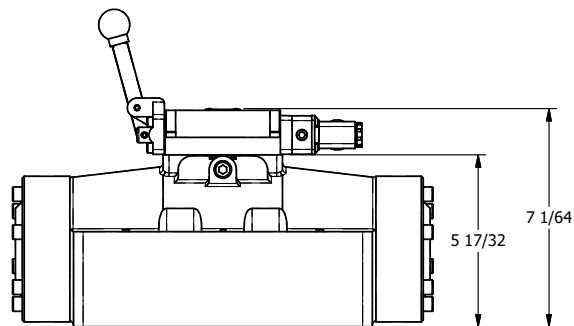

4

3

2

1

B

B

A

A

AAA
PRODUCTS
INTERNATIONAL

AAA PRODUCTS INTERNATIONAL
7114 Harry Hines Blvd
Dallas, TX 75235

TITLE: 2" SUBPLATE, SGNL SOL, 2 POS,
SPR RTRN, MOLD-OVER, 120/60,
LEVER ASSIST, LCKNG OVRD

DRAWING NO.:
DIM_ESAH16PJ0