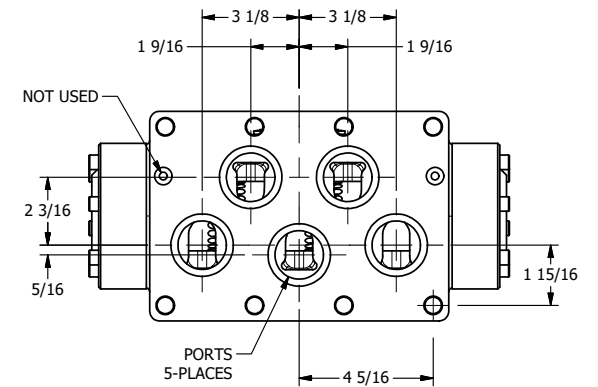

AAA
PRODUCTS
INTERNATIONAL

AAA PRODUCTS INTERNATIONAL
7114 Harry Hines Blvd
Dallas, TX 75235

TITLE: 2" SUBPLATE, SGNL SOL, 2 POS,
SPR RTRN, MOLD-OVER, 120/60,
LEVER ASSIST, LCKNG OVRD

DRAWING NO.:
DIM_ESAH16PJ0