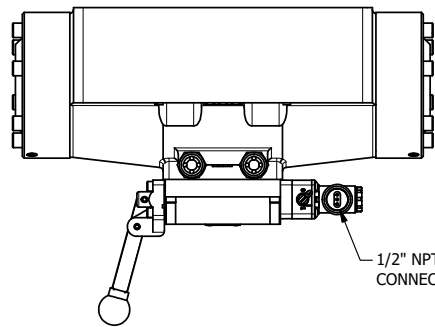

AAA
PRODUCTS
INTERNATIONAL

AAA PRODUCTS INTERNATIONAL
7114 Harry Hines Blvd
Dallas, TX 75235

TITLE: 2" SUBPLATE, SGNL SOL, 2 POS,
SPR RTRN, MOLD-OVER, 120/60,
LEVER ASSIST, LCKNG OVRD

DRAWING NO.:
DIM_ESAH16PJ0