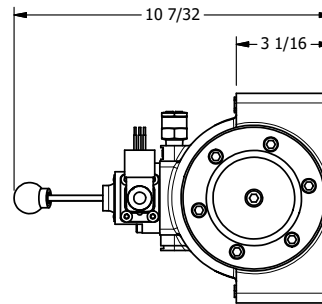

4

3

2

1

B

B

A

A

AAA
PRODUCTS
INTERNATIONAL

AAA PRODUCTS INTERNATIONAL
7114 Harry Hines Blvd
Dallas, TX 75235

TITLE: 2" SUBPLATE, SGNL SOL, 2 POS,
SPR RTRN, MOLD-OVER, 120/60,
LEVER ASSIST, EXCLDR

DRAWING NO.:
DIM_ESAH16PJL