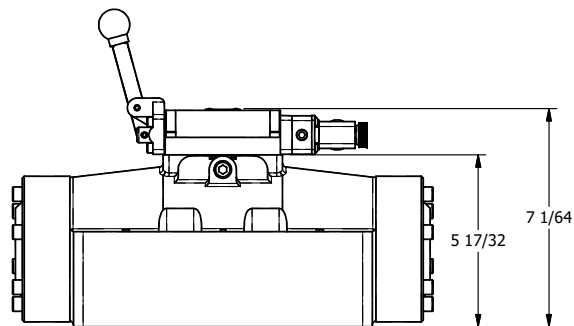

4

3

2

1

B

B

A

A

AAA
PRODUCTS
INTERNATIONAL

AAA PRODUCTS INTERNATIONAL
7114 Harry Hines Blvd
Dallas, TX 75235

TITLE: 2" SUBPLATE, SGNL SOL, 2 POS,
SPR RTRN, MOLD-OVER, 120/60,
LEVER ASSIST, EXCLDR

DRAWING NO.:
DIM_ESAH16PJL