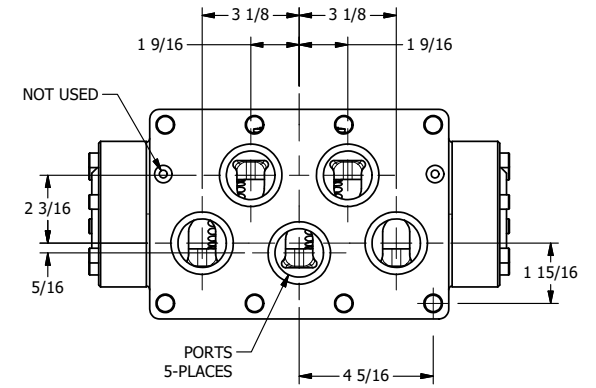

AAA
PRODUCTS
INTERNATIONAL

AAA PRODUCTS INTERNATIONAL
7114 Harry Hines Blvd
Dallas, TX 75235

TITLE: 2" SUBPLATE, SGNL SOL, 2 POS,
SPR RTRN, MOLD-OVER, 120/60,
LEVER ASSIST, EXCLDR

DRAWING NO.:
DIM_ESAH16PJL