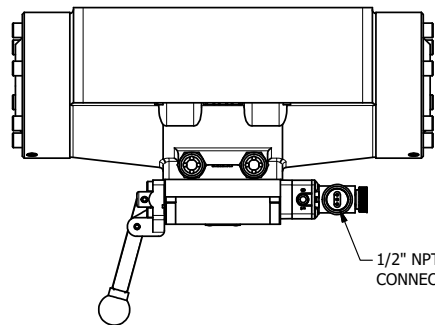

4

3

2

1

B

B

A

A

AAA
PRODUCTS
INTERNATIONAL

AAA PRODUCTS INTERNATIONAL
7114 Harry Hines Blvd
Dallas, TX 75235

TITLE: 2" SUBPLATE, SGNL SOL, 2 POS,
SPR RTRN, MOLD-OVER, 120/60,
LEVER ASSIST, EXCLDR

DRAWING NO.:
DIM_ESAH16PJL