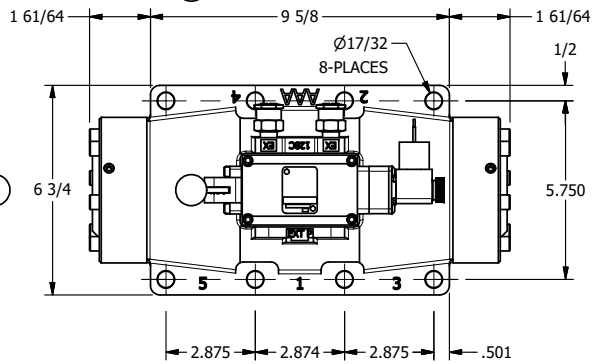

4

3

2

1

B

B

A

A

AAA
PRODUCTS
INTERNATIONAL

AAA PRODUCTS INTERNATIONAL
7114 Harry Hines Blvd
Dallas, TX 75235

TITLE: 2" SUBPLATE, SGNL SOL, 2 POS,
SPR RTRN, MOLD-OVER, 120/60,
LEVER ASSIST, EXCLDR

DRAWING NO.:
DIM_ESAH16PJL