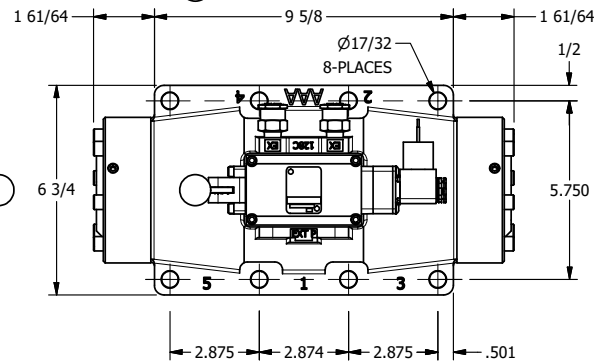

4

3

2

1

B

B

A

A

AAA
PRODUCTS
INTERNATIONAL

AAA PRODUCTS INTERNATIONAL
7114 Harry Hines Blvd
Dallas, TX 75235

TITLE: 2" SUBPLATE, SGNL SOL, 2 POS,
SPR RTRN, MOLD-OVER, 120/60,
LEVER ASSIST, SIDE VENT

DRAWING NO.:
DIM_ESAH16PJJC