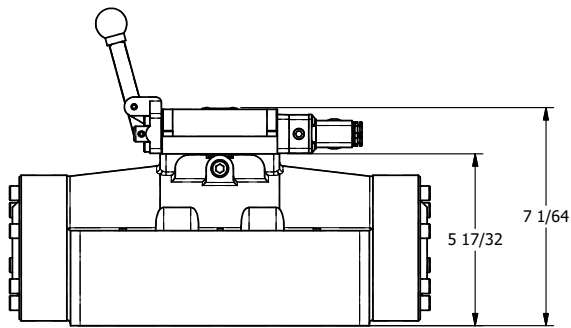

4

3

2

1

B

B

A

A

AAA
PRODUCTS
INTERNATIONAL

AAA PRODUCTS INTERNATIONAL
7114 Harry Hines Blvd
Dallas, TX 75235

TITLE: 2" SUBPLATE, SGNL SOL, 2 POS,
SPR RTRN, MOLD-OVER, 120/60,
LEVER ASSIST, SIDE VENT

DRAWING NO.:
DIM_ESAH16PJJC