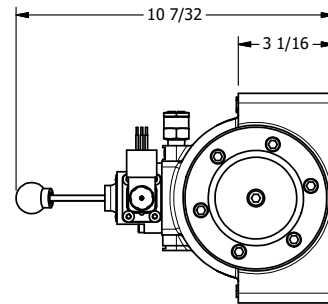

4

3

2

1

B

B

A

A

AAA
PRODUCTS
INTERNATIONAL

AAA PRODUCTS INTERNATIONAL
7114 Harry Hines Blvd
Dallas, TX 75235

TITLE: 2" SUBPLATE, SGNL SOL, 2 POS,
SPR RTRN, MOLD-OVER, 120/60,
LEVER ASSIST, SIDE VENT

DRAWING NO.:
DIM_ESAH16PJJC