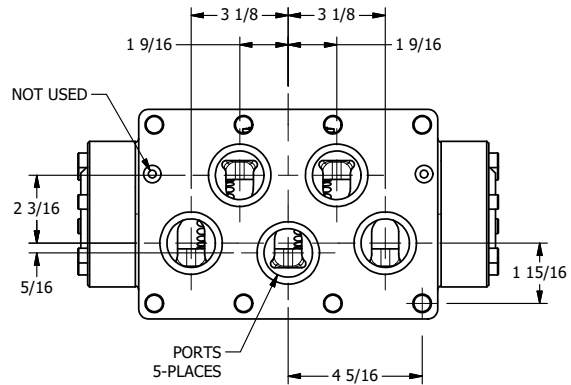

4

3

2

1

B

B

A

A

AAA
PRODUCTS
INTERNATIONAL

AAA PRODUCTS INTERNATIONAL
7114 Harry Hines Blvd
Dallas, TX 75235

TITLE: 2" SUBPLATE, SGNL SOL, 2 POS,
SPR RTRN, MOLD-OVER, 120/60,
LEVER ASSIST, SIDE VENT

DRAWING NO.:
DIM_ESAH16PJJC