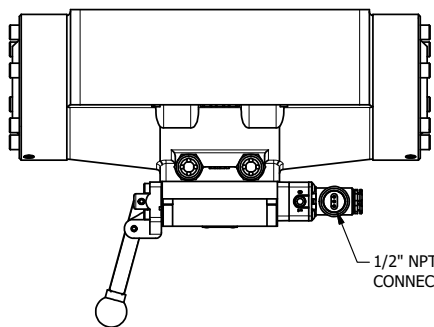

4

3

2

1

B

B

A

A

AAA
PRODUCTS
INTERNATIONAL

AAA PRODUCTS INTERNATIONAL
7114 Harry Hines Blvd
Dallas, TX 75235

TITLE: 2" SUBPLATE, SGNL SOL, 2 POS,
SPR RTRN, MOLD-OVER, 120/60,
LEVER ASSIST, SIDE VENT

DRAWING NO.:
DIM_ESAH16PJJC