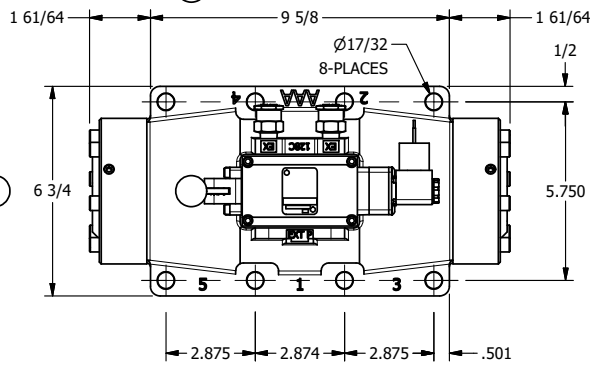

4

3

2

1

B

B

A

A

A

A

4

3

2

1

AAA
PRODUCTS
INTERNATIONAL

AAA PRODUCTS INTERNATIONAL
7114 Harry Hines Blvd
Dallas, TX 75235

TITLE: 2" SUBPLATE, SGNL SOL, 2 POS,
SPR RTRN, MOLD-OVER, 120/60,
LEVER ASSIST

DRAWING NO.:
DIM_ESAH16PJ

THE INFORMATION CONTAINED WITHIN THIS DOCUMENT IS PROPRIETARY TO AAA PRODUCTS AND MAY NOT BE DISCLOSED WITHOUT PRIOR WRITTEN CONSENT