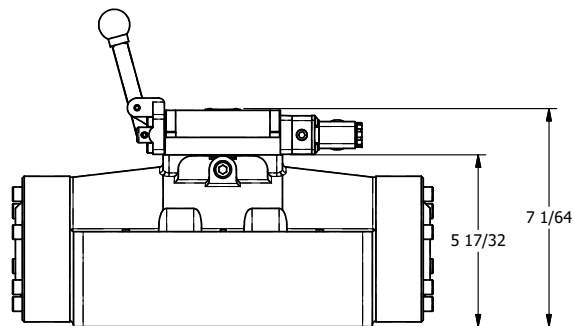

4

3

2

1

B

B

A

A

A

A

4

3

2

1

AAA
PRODUCTS
INTERNATIONAL

AAA PRODUCTS INTERNATIONAL
7114 Harry Hines Blvd
Dallas, TX 75235

TITLE: 2" SUBPLATE, SGNL SOL, 2 POS,
SPR RTRN, MOLD-OVER, 120/60,
LEVER ASSIST

DRAWING NO.:
DIM_ESAH16PJ

THE INFORMATION CONTAINED WITHIN THIS DOCUMENT IS PROPRIETARY TO AAA PRODUCTS AND MAY NOT BE DISCLOSED WITHOUT PRIOR WRITTEN CONSENT