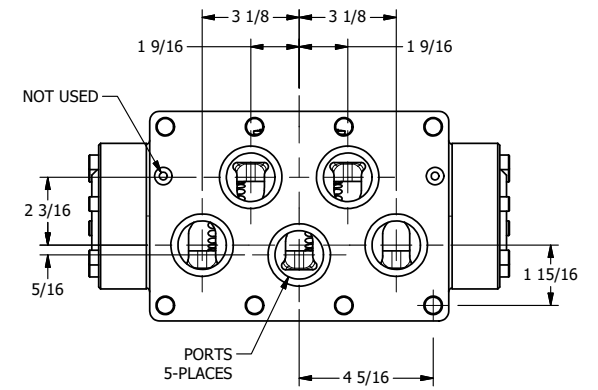

4

3

2

1

B

B

A

A

A

A

4

3

2

1

AAA
PRODUCTS
INTERNATIONAL

AAA PRODUCTS INTERNATIONAL
7114 Harry Hines Blvd
Dallas, TX 75235

TITLE: 2" SUBPLATE, SGNL SOL, 2 POS,
SPR RTRN, MOLD-OVER, 120/60,
LEVER ASSIST

DRAWING NO.:
DIM_ESAH16PJ

THE INFORMATION CONTAINED WITHIN THIS DOCUMENT IS PROPRIETARY TO AAA PRODUCTS AND MAY NOT BE DISCLOSED WITHOUT PRIOR WRITTEN CONSENT