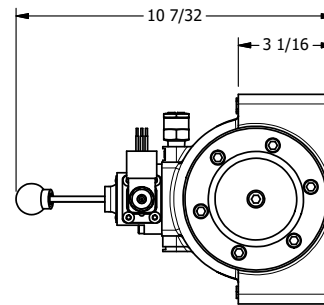

4

3

2

1

B

B

A

A

A

A

4

3

2

1

AAA
PRODUCTS
INTERNATIONAL

AAA PRODUCTS INTERNATIONAL
7114 Harry Hines Blvd
Dallas, TX 75235

TITLE: 2" SUBPLATE, SGNL SOL, 2 POS,
SPR RTRN, MOLD-OVER, 120/60,
LEVER ASSIST

DRAWING NO.:
DIM_ESAH16PJ

THE INFORMATION CONTAINED WITHIN THIS DOCUMENT IS PROPRIETARY TO AAA PRODUCTS AND MAY NOT BE DISCLOSED WITHOUT PRIOR WRITTEN CONSENT