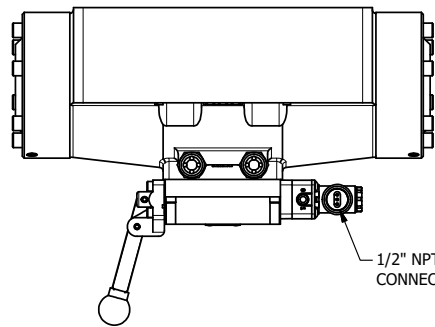

4

3

2

1

B

B

A

A

A

A

4

3

2

1

AAA
PRODUCTS
INTERNATIONAL

AAA PRODUCTS INTERNATIONAL
7114 Harry Hines Blvd
Dallas, TX 75235

TITLE: 2" SUBPLATE, SGNL SOL, 2 POS,
SPR RTRN, MOLD-OVER, 120/60,
LEVER ASSIST

DRAWING NO.:
DIM_ESAH16PJ

THE INFORMATION CONTAINED WITHIN THIS DOCUMENT IS PROPRIETARY TO AAA PRODUCTS AND MAY NOT BE DISCLOSED WITHOUT PRIOR WRITTEN CONSENT