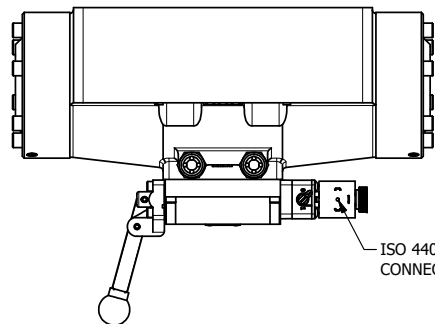

ISO 4400 DIN CONNECTION

AAA
PRODUCTS
INTERNATIONAL

AAA PRODUCTS INTERNATIONAL
7114 Harry Hines Blvd
Dallas, TX 75235

TITLE: 2" SUBPLATE, SGNL SOL, 2 POS,
SPR RTRN, H-TMP COIL,
LEVER ASST, EXCLDR, SIDE VENT