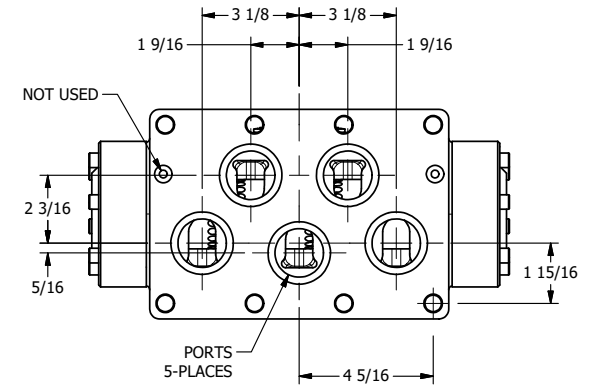

ISO 4400 DIN CONNECTION

AAA
PRODUCTS
INTERNATIONAL

AAA PRODUCTS INTERNATIONAL
7114 Harry Hines Blvd
Dallas, TX 75235

TITLE: 2" SUBPLATE, SGNL SOL, 2 POS,
SPR RTRN, H-TMP COIL,
LEVER ASST, EXCLDR, SIDE VENT

DRAWING NO.:
DIM_ESAH16PHOL

4

3

2

1

THE INFORMATION CONTAINED WITHIN THIS DOCUMENT IS PROPRIETARY TO AAA PRODUCTS AND MAY NOT BE DISCLOSED WITHOUT PRIOR WRITTEN CONSENT