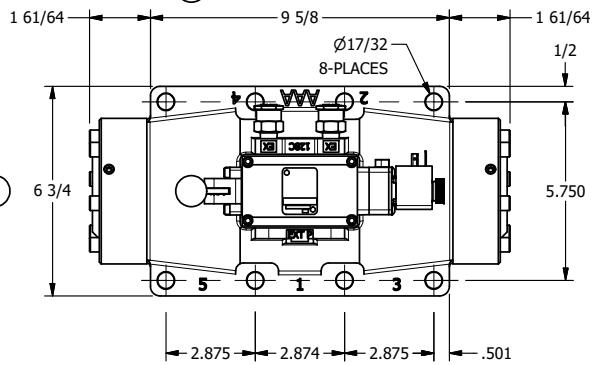

4

3

2

1

B

B

A

A

ISO 4400 DIN CONNECTION

AAA
PRODUCTS
INTERNATIONAL

AAA PRODUCTS INTERNATIONAL
7114 Harry Hines Blvd
Dallas, TX 75235

TITLE: 2" SUBPLATE, SGNL SOL, 2 POS,
SPR RTRN, H-TMP COIL,
LEVER ASST, EXCLDR, SIDE VENT

DRAWING NO.:
DIM_ESAH16PHOL

4

3

2

1

THE INFORMATION CONTAINED WITHIN THIS DOCUMENT IS PROPRIETARY TO AAA PRODUCTS AND MAY NOT BE DISCLOSED WITHOUT PRIOR WRITTEN CONSENT