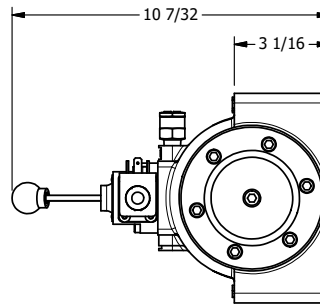

4

3

2

1

B

B

A

A

ISO 4400 DIN CONNECTION

AAA
PRODUCTS
INTERNATIONAL

AAA PRODUCTS INTERNATIONAL
7114 Harry Hines Blvd
Dallas, TX 75235

TITLE: 2" SUBPLATE, SGNL SOL, 2 POS,
SPR RTRN, H-TMP COIL,
LEVER ASST, EXCLDR, SIDE VENT