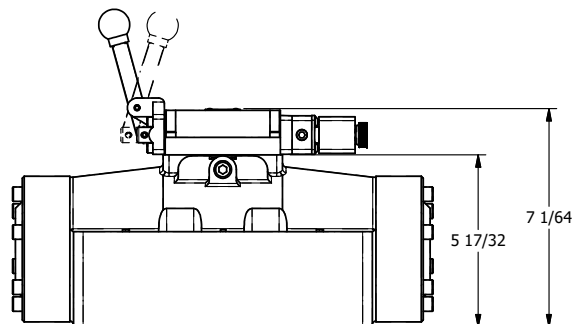

4

3

2

1

B

B

A

A

ISO 4400 DIN CONNECTION

AAA
PRODUCTS
INTERNATIONAL

AAA PRODUCTS INTERNATIONAL
7114 Harry Hines Blvd
Dallas, TX 75235

TITLE: 2" SUBPLATE, SGNL SOL, 2 POS,
SPR RTRN, H-TMP COIL,
LEVER ASST, EXCLDR, SIDE VENT

DRAWING NO.:
DIM_ESAH16PHOL

4

3

2

1

THE INFORMATION CONTAINED WITHIN THIS DOCUMENT IS PROPRIETARY TO AAA PRODUCTS AND MAY NOT BE DISCLOSED WITHOUT PRIOR WRITTEN CONSENT