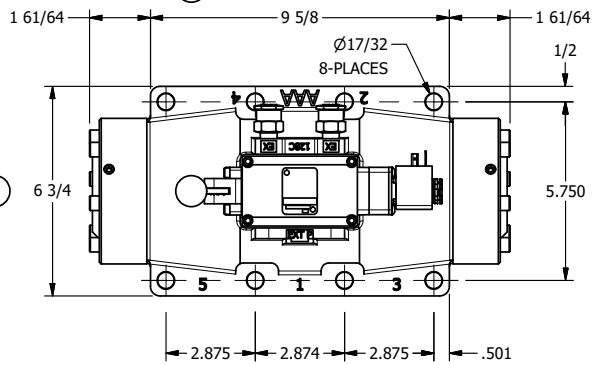

4

3

2

1

B

B

A

A

**AAA**  
PRODUCTS  
INTERNATIONAL

**AAA PRODUCTS  
INTERNATIONAL**  
7114 Harry Hines Blvd  
Dallas, TX 75235

TITLE: 2" SUBPLATE, SGNL SOL, 2 POS,  
SPR RTRN, H-TMP COIL,  
LEVER ASSIST, SIDE VENT

DRAWING NO.:  
DIM\_ESAH16PHC