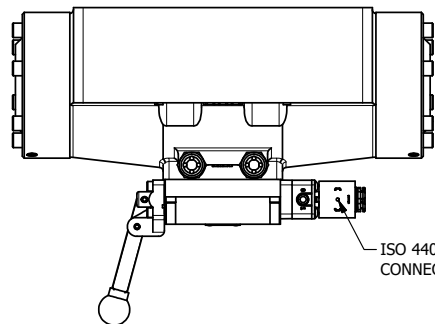

4

3

2

1

B

B

A

A

**AAA**  
PRODUCTS  
INTERNATIONAL

**AAA PRODUCTS  
INTERNATIONAL**  
7114 Harry Hines Blvd  
Dallas, TX 75235

TITLE: 2" SUBPLATE, SGNL SOL, 2 POS,  
SPR RTRN, H-TMP COIL,  
LEVER ASSIST, SIDE VENT

DRAWING NO.:  
DIM\_ESAH16PHC