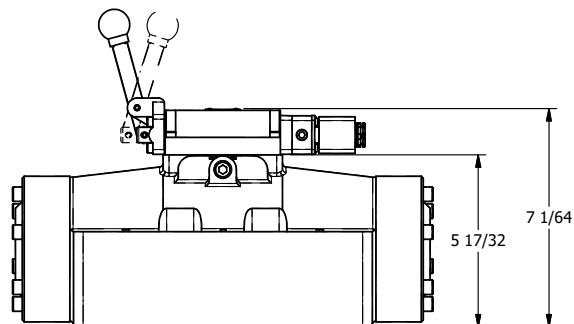

4

3

2

1

B

B

A

A

**AAA**  
PRODUCTS  
INTERNATIONAL

**AAA PRODUCTS  
INTERNATIONAL**  
7114 Harry Hines Blvd  
Dallas, TX 75235

TITLE: 2" SUBPLATE, SGNL SOL, 2 POS,  
SPR RTRN, H-TMP COIL,  
LEVER ASSIST, SIDE VENT

DRAWING NO.:  
DIM\_ESAH16PHC