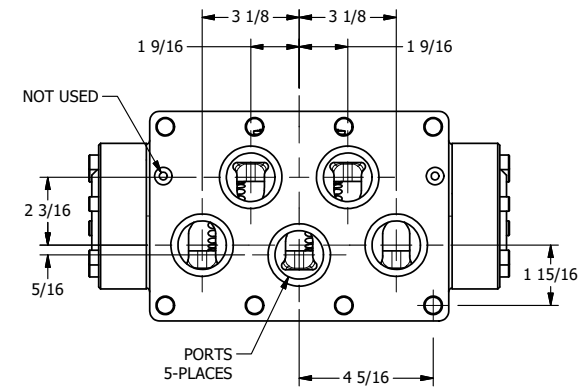

**AAA**  
PRODUCTS  
INTERNATIONAL

**AAA PRODUCTS  
INTERNATIONAL**  
7114 Harry Hines Blvd  
Dallas, TX 75235

TITLE: 2" SUBPLATE, SGNL SOL, 2 POS,  
SPR RTRN, H-TMP COIL,  
LEVER ASSIST, SIDE VENT

DRAWING NO.:  
DIM\_ESAH16PHC