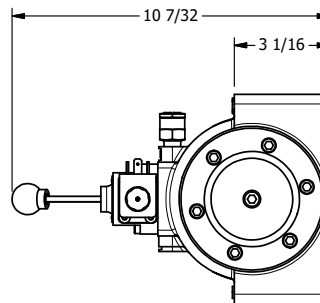

4

3

2

1

B

B

A

A

**AAA**  
PRODUCTS  
INTERNATIONAL

**AAA PRODUCTS  
INTERNATIONAL**  
7114 Harry Hines Blvd  
Dallas, TX 75235

TITLE: 2" SUBPLATE, SGNL SOL, 2 POS,  
SPR RTRN, H-TMP COIL,  
LEVER ASSIST, SIDE VENT

DRAWING NO.:  
DIM\_ESAH16PHC