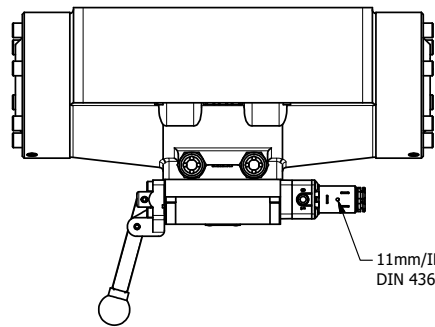

4

3

2

1

B

B

A

A

AAA
PRODUCTS
INTERNATIONAL

**AAA PRODUCTS
INTERNATIONAL**
7114 Harry Hines Blvd
Dallas, TX 75235

TITLE: 2" SUBPLATE, SGNL SOL, 2 POS,
SPR RTRN,
LEVER ASSIST, SIDE VENT

DRAWING NO.:
DIM_ESAH16PC

4

3

2

1