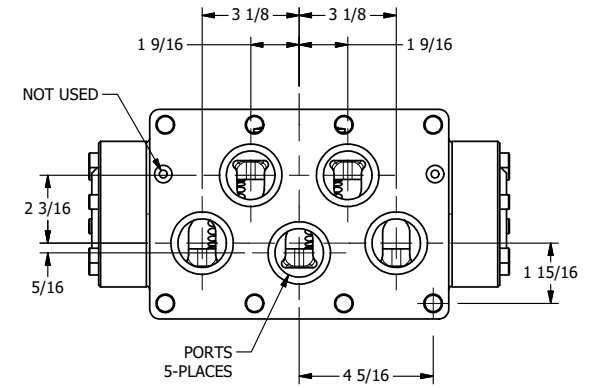

AAA
PRODUCTS
INTERNATIONAL

**AAA PRODUCTS
INTERNATIONAL**
7114 Harry Hines Blvd
Dallas, TX 75235

TITLE: 2" SUBPLATE, SGNL SOL, 2 POS,
SPR RTRN,
LEVER ASSIST, SIDE VENT

DRAWING NO.:
DIM_ESAH16PC

4

3

2

1