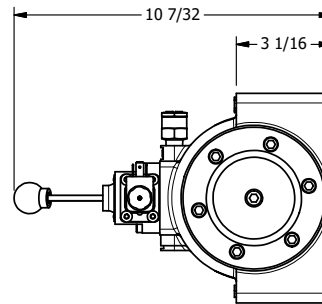

4

3

2

1

B

B

A

A

AAA
PRODUCTS
INTERNATIONAL

**AAA PRODUCTS
INTERNATIONAL**
7114 Harry Hines Blvd
Dallas, TX 75235

TITLE: 2" SUBPLATE, SGNL SOL, 2 POS,
SPR RTRN,
LEVER ASSIST, SIDE VENT

DRAWING NO.:
DIM_ESAH16PC

4

3

2

1