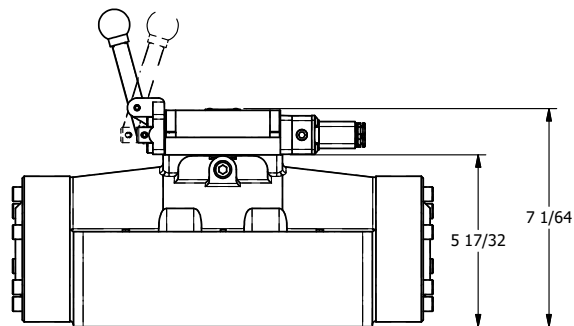

4

3

2

1

B

B

A

A

AAA
PRODUCTS
INTERNATIONAL

**AAA PRODUCTS
INTERNATIONAL**
7114 Harry Hines Blvd
Dallas, TX 75235

TITLE: 2" SUBPLATE, SGNL SOL, 2 POS,
SPR RTRN,
LEVER ASSIST, SIDE VENT

DRAWING NO.:
DIM_ESAH16PC

4

3

2

1