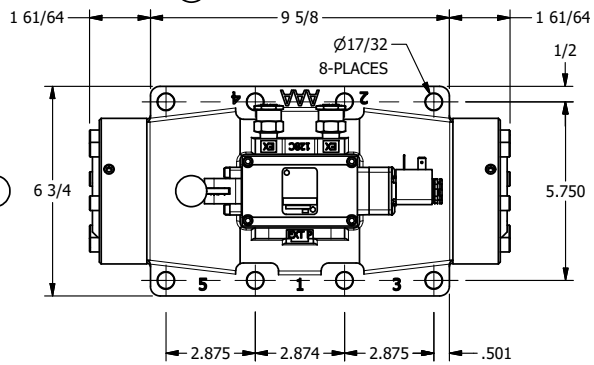

4

3

2

1

B

B

A

A

AAA
PRODUCTS
INTERNATIONAL

**AAA PRODUCTS
INTERNATIONAL**
7114 Harry Hines Blvd
Dallas, TX 75235

TITLE: 2" SUBPLATE, SGNL SOL, 2 POS,
SPR RTRN,
LEVER ASSIST, SIDE VENT

DRAWING NO.:
DIM_ESAH16PC

4

3

2

1