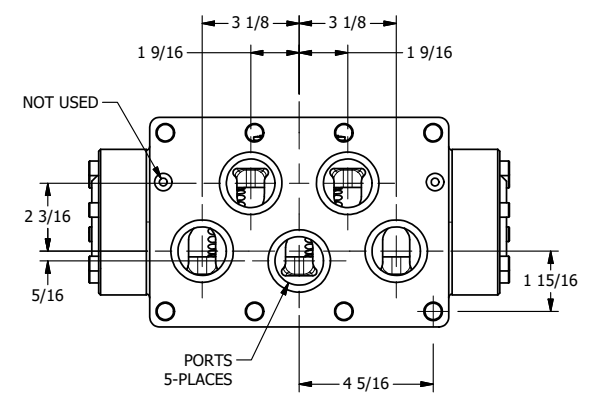

4

3

2

1

B

B

A

A

**AAA**  
PRODUCTS  
INTERNATIONAL

**AAA PRODUCTS  
INTERNATIONAL**  
7114 Harry Hines Blvd  
Dallas, TX 75235

TITLE: 2" SUBPLATE, SGNL SOL, 2 POS,  
SPR RTRN, INTR SAFE,  
LEVER ASSIST, EXCLDR

DRAWING NO.:  
DIM\_ESAH16PAL