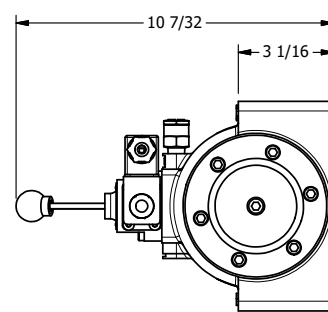

4

3

2

1

B

B

A

A

**AAA**  
PRODUCTS  
INTERNATIONAL

**AAA PRODUCTS  
INTERNATIONAL**  
7114 Harry Hines Blvd  
Dallas, TX 75235

TITLE: 2" SUBPLATE, SGNL SOL, 2 POS,  
SPR RTRN, INTR SAFE,  
LEVER ASSIST, EXCLDR

DRAWING NO.:  
DIM\_ESAH16PAL