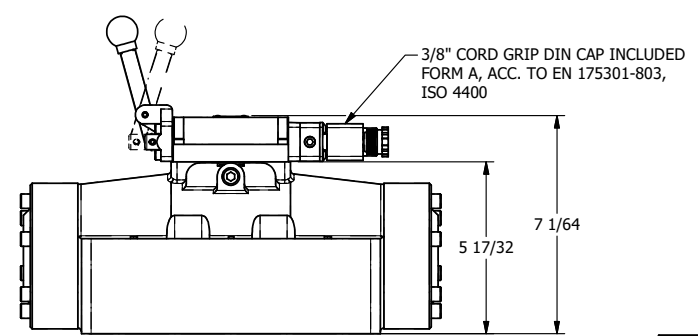

**AAA**  
PRODUCTS  
INTERNATIONAL

**AAA PRODUCTS  
INTERNATIONAL**  
7114 Harry Hines Blvd  
Dallas, TX 75235

TITLE: 2" SUBPLATE, SGNL SOL, 2 POS,  
SPR RTRN, INTR SAFE,  
LEVER ASSIST, EXCLDR

DRAWING NO.:  
DIM\_ESAH16PAL