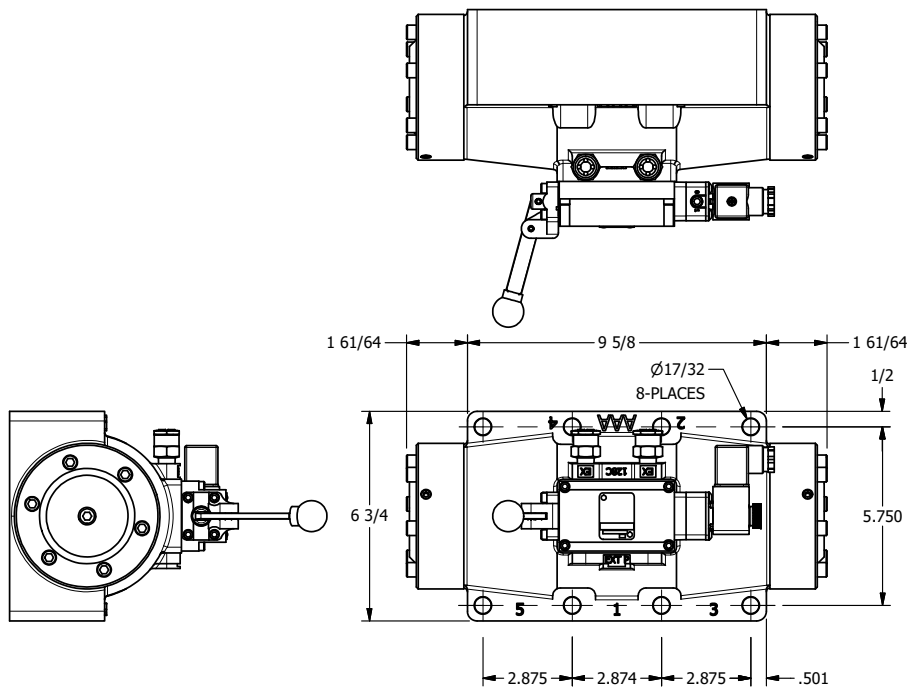

4

3

2

1

B

B

A

A

**AAA**  
PRODUCTS  
INTERNATIONAL

**AAA PRODUCTS  
INTERNATIONAL**  
7114 Harry Hines Blvd  
Dallas, TX 75235

TITLE: 2" SUBPLATE, SGNL SOL, 2 POS,  
SPR RTRN, INTR SAFE,  
LEVER ASSIST, EXCLDR

DRAWING NO.:  
DIM\_ESAH16PAL