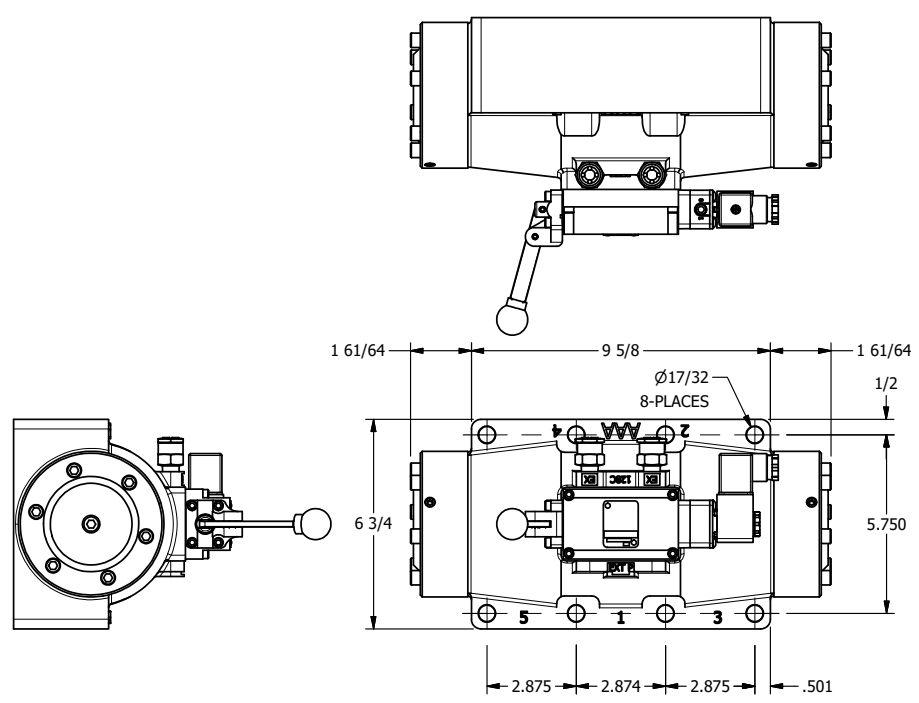

4

3

2

1

B

B

A

A

AAA
PRODUCTS
INTERNATIONAL

**AAA PRODUCTS
INTERNATIONAL**
7114 Harry Hines Blvd
Dallas, TX 75235

TITLE: 2" SUBPLATE, SGNL SOL, 2 POS,
SPR RTRN, INTR SAFE,
LEVER ASSIST

DRAWING NO.:
DIM_ESAH16PA

4

3

2

1