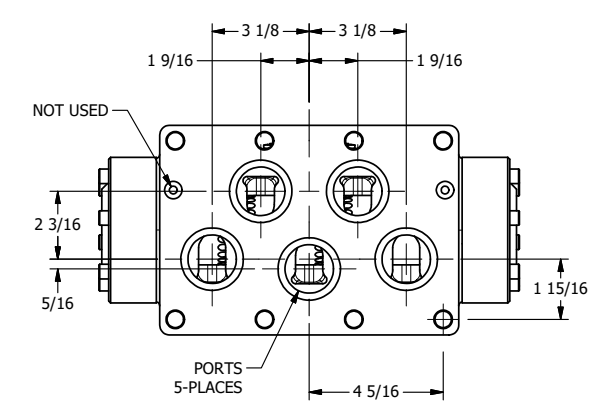

4

3

2

1

B

B

A

A

AAA
PRODUCTS
INTERNATIONAL

**AAA PRODUCTS
INTERNATIONAL**
7114 Harry Hines Blvd
Dallas, TX 75235

TITLE: 2" SUBPLATE, SGNL SOL, 2 POS,
SPR RTRN, INTR SAFE,
LEVER ASSIST

DRAWING NO.:
DIM_ESAH16PA

4

3

2

1