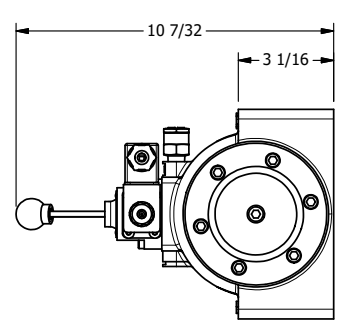

4

3

2

1

B

B

A

A

AAA
PRODUCTS
INTERNATIONAL

**AAA PRODUCTS
INTERNATIONAL**
7114 Harry Hines Blvd
Dallas, TX 75235

TITLE: 2" SUBPLATE, SGNL SOL, 2 POS,
SPR RTRN, INTR SAFE,
LEVER ASSIST

DRAWING NO.:
DIM_ESAH16PA

4

3

2

1