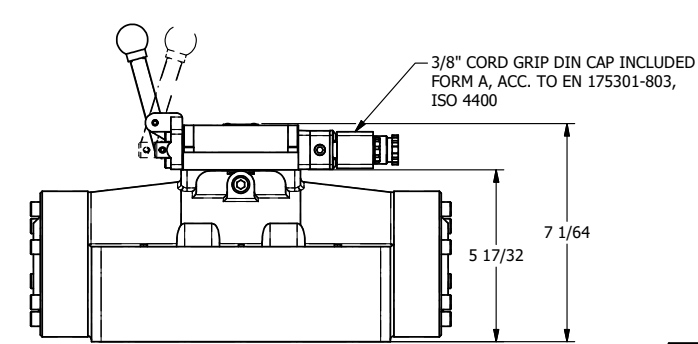

AAA
PRODUCTS
INTERNATIONAL

**AAA PRODUCTS
INTERNATIONAL**
7114 Harry Hines Blvd
Dallas, TX 75235

TITLE: 2" SUBPLATE, SGNL SOL, 2 POS,
SPR RTRN, INTR SAFE,
LEVER ASSIST

DRAWING NO.:
DIM_ESAH16PA

4

3

2

1