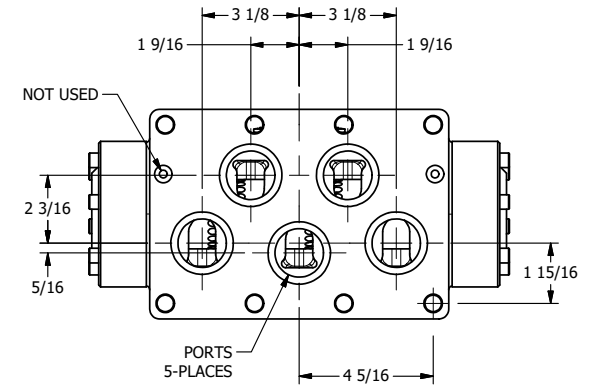

4

3

2

1

11mm/INDUSTRIAL TYPE B  
DIN 43650 STYLE

**AAA**  
PRODUCTS  
INTERNATIONAL

**AAA PRODUCTS  
INTERNATIONAL**  
7114 Harry Hines Blvd  
Dallas, TX 75235

TITLE: 2" SUBPLATE, SGNL SOL, 2 POS,  
SPR RTRN, LEVER ASSIST

DRAWING NO.:  
DIM\_ESAH16P

THE INFORMATION CONTAINED WITHIN THIS DOCUMENT IS PROPRIETARY TO AAA PRODUCTS AND MAY NOT BE DISCLOSED WITHOUT PRIOR WRITTEN CONSENT

4

3

2

1