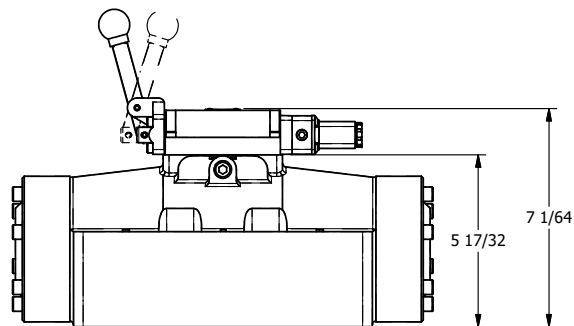

4

3

2

1

11mm/INDUSTRIAL TYPE B  
DIN 43650 STYLE

**AAA**  
PRODUCTS  
INTERNATIONAL

**AAA PRODUCTS  
INTERNATIONAL**  
7114 Harry Hines Blvd  
Dallas, TX 75235

TITLE: 2" SUBPLATE, SGNL SOL, 2 POS,  
SPR RTRN, LEVER ASSIST

DRAWING NO.:  
DIM\_ESAH16P

THE INFORMATION CONTAINED WITHIN THIS DOCUMENT IS PROPRIETARY TO AAA PRODUCTS AND MAY NOT BE DISCLOSED WITHOUT PRIOR WRITTEN CONSENT

4

3

2

1