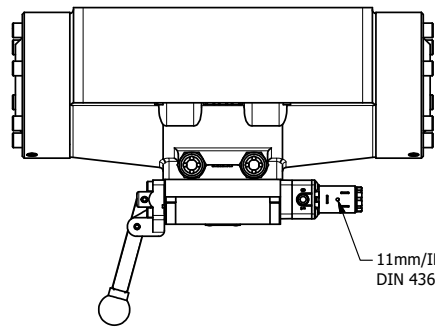

4

3

2

1

11mm/INDUSTRIAL TYPE B  
DIN 43650 STYLE

**AAA**  
PRODUCTS  
INTERNATIONAL

**AAA PRODUCTS  
INTERNATIONAL**  
7114 Harry Hines Blvd  
Dallas, TX 75235

TITLE: 2" SUBPLATE, SGNL SOL, 2 POS,  
SPR RTRN, LEVER ASSIST

DRAWING NO.:  
DIM\_ESAH16P

THE INFORMATION CONTAINED WITHIN THIS DOCUMENT IS PROPRIETARY TO AAA PRODUCTS AND MAY NOT BE DISCLOSED WITHOUT PRIOR WRITTEN CONSENT

4

3

2

1