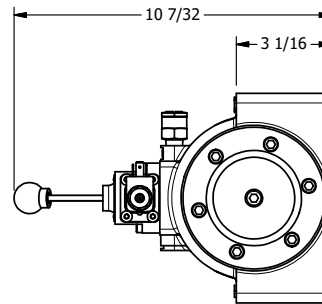

4

3

2

1

11mm/INDUSTRIAL TYPE B  
DIN 43650 STYLE

**AAA**  
PRODUCTS  
INTERNATIONAL

**AAA PRODUCTS  
INTERNATIONAL**  
7114 Harry Hines Blvd  
Dallas, TX 75235

TITLE: 2" SUBPLATE, SGNL SOL, 2 POS,  
SPR RTRN, LEVER ASSIST

DRAWING NO.:  
DIM\_ESAH16P

THE INFORMATION CONTAINED WITHIN THIS DOCUMENT IS PROPRIETARY TO AAA PRODUCTS AND MAY NOT BE DISCLOSED WITHOUT PRIOR WRITTEN CONSENT

4

3

2

1