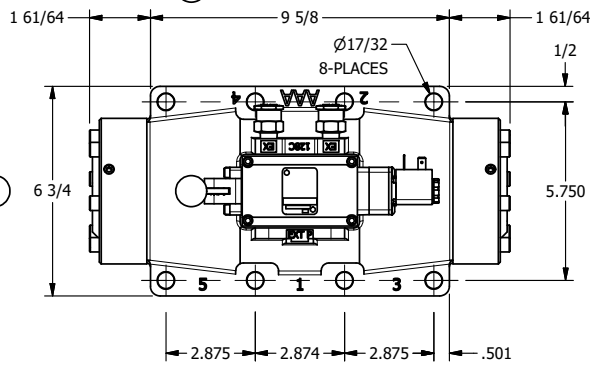

4

3

2

1

11mm/INDUSTRIAL TYPE B  
DIN 43650 STYLE

**AAA**  
PRODUCTS  
INTERNATIONAL

**AAA PRODUCTS  
INTERNATIONAL**  
7114 Harry Hines Blvd  
Dallas, TX 75235

TITLE: 2" SUBPLATE, SGNL SOL, 2 POS,  
SPR RTRN, LEVER ASSIST

DRAWING NO.:  
DIM\_ESAH16P

THE INFORMATION CONTAINED WITHIN THIS DOCUMENT IS PROPRIETARY TO AAA PRODUCTS AND MAY NOT BE DISCLOSED WITHOUT PRIOR WRITTEN CONSENT

4

3

2

1