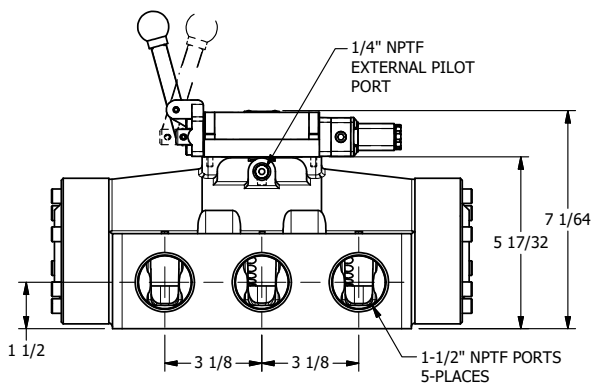

4

3

2

1

AAA
PRODUCTS
INTERNATIONAL

**AAA PRODUCTS
INTERNATIONAL**
7114 Harry Hines Blvd
Dallas, TX 75235

**1-1/2" SIDE PORT, SNGL SOL, 2 POS,
SPR RTRN, LEVER ASSIST
LEVER ASST, EXT PILOT**

DRAWING NO.:
DIM_ESAH12Z