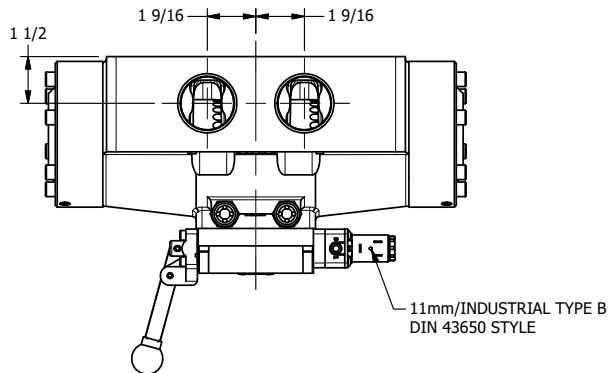

4

3

2

1

AAA
PRODUCTS
INTERNATIONAL

**AAA PRODUCTS
INTERNATIONAL**
7114 Harry Hines Blvd
Dallas, TX 75235

**1-1/2" SIDE PORT, SNGL SOL, 2 POS,
SPR RTRN, LEVER ASSIST
LEVER ASST, EXT PILOT**

DRAWING NO.:
DIM_ESAH12Z