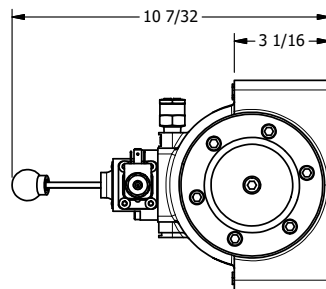

4

3

2

1

AAA
PRODUCTS
INTERNATIONAL

**AAA PRODUCTS
INTERNATIONAL**
7114 Harry Hines Blvd
Dallas, TX 75235

**1-1/2" SIDE PORT, SNGL SOL, 2 POS,
SPR RTRN, LEVER ASSIST
LEVER ASST, EXT PILOT**

DRAWING NO.:
DIM_ESAH12Z