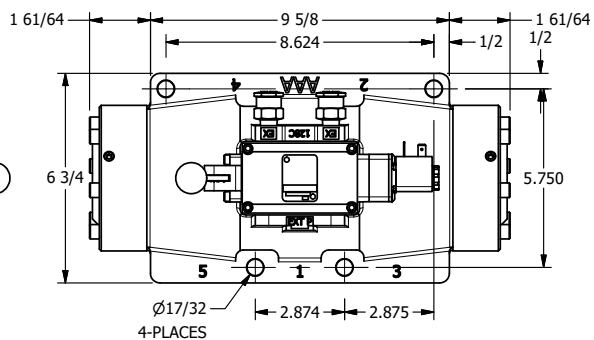

4

3

2

1

AAA
PRODUCTS
INTERNATIONAL

**AAA PRODUCTS
INTERNATIONAL**
7114 Harry Hines Blvd
Dallas, TX 75235

**1-1/2" SIDE PORT, SNGL SOL, 2 POS,
SPR RTRN, LEVER ASSIST
LEVER ASST, EXT PILOT**

DRAWING NO.:
DIM_ESAH12Z