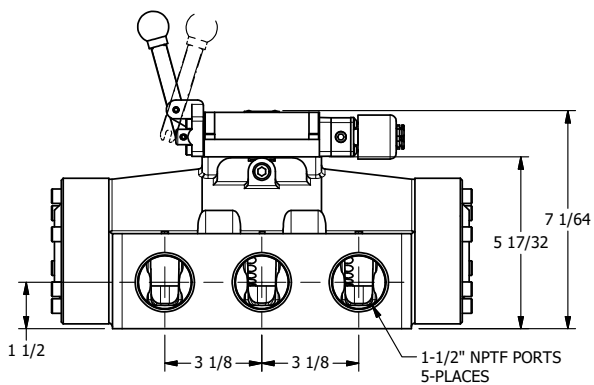

4

3

2

1

AAA
PRODUCTS
INTERNATIONAL

**AAA PRODUCTS
INTERNATIONAL**
7114 Harry Hines Blvd
Dallas, TX 75235

**1-1/2" SIDE PORT, SNGL SOL, 2 POS,
SPR RTRN, EXPL PROOF,
LEVER ASST, LCKNG OVRD, SIDE VENT**

DRAWING NO.:
DIM_ESAH12XOC