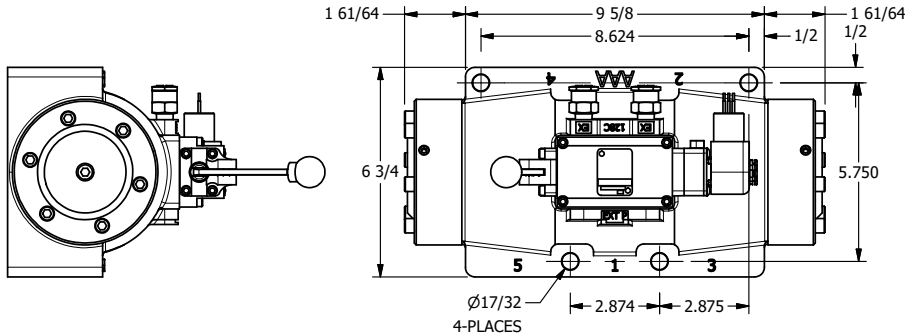

4

3

2

1

AAA
PRODUCTS
INTERNATIONAL

**AAA PRODUCTS
INTERNATIONAL**
7114 Harry Hines Blvd
Dallas, TX 75235

**1-1/2" SIDE PORT, SNGL SOL, 2 POS,
SPR RTRN, EXPL PROOF,
LEVER ASST, LCKNG OVRD, SIDE VENT**

DRAWING NO.:
DIM_ESAH12XOC