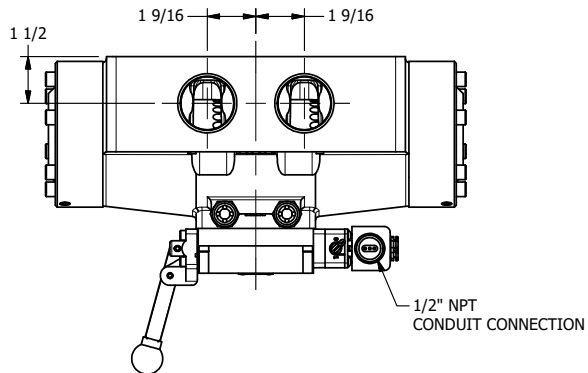

4

3

2

1

AAA
PRODUCTS
INTERNATIONAL

**AAA PRODUCTS
INTERNATIONAL**
7114 Harry Hines Blvd
Dallas, TX 75235

**1-1/2" SIDE PORT, SNGL SOL, 2 POS,
SPR RTRN, EXPL PROOF,
LEVER ASST, LCKNG OVRD, SIDE VENT**

DRAWING NO.:
DIM_ESAH12XOC