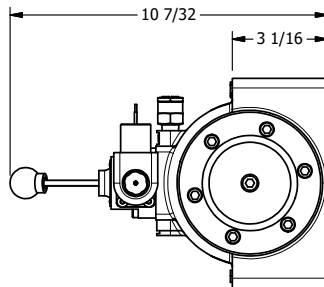

4

3

2

1

AAA
PRODUCTS
INTERNATIONAL

**AAA PRODUCTS
INTERNATIONAL**
7114 Harry Hines Blvd
Dallas, TX 75235

**1-1/2" SIDE PORT, SNGL SOL, 2 POS,
SPR RTRN, EXPL PROOF,
LEVER ASST, LCKNG OVRD, SIDE VENT**

DRAWING NO.:
DIM_ESAH12XOC