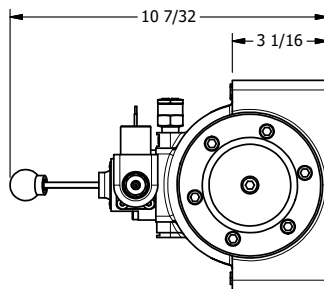

4

3

2

1

AAA
PRODUCTS
INTERNATIONAL

**AAA PRODUCTS
INTERNATIONAL**
7114 Harry Hines Blvd
Dallas, TX 75235

**1-1/2" SIDE PORT, SNGL SOL, 2 POS,
SPR RTRN, EXPL PROOF,
LEVER ASSIST, LCKNG OVRD**

DRAWING NO.:
DIM_ESAH12XO