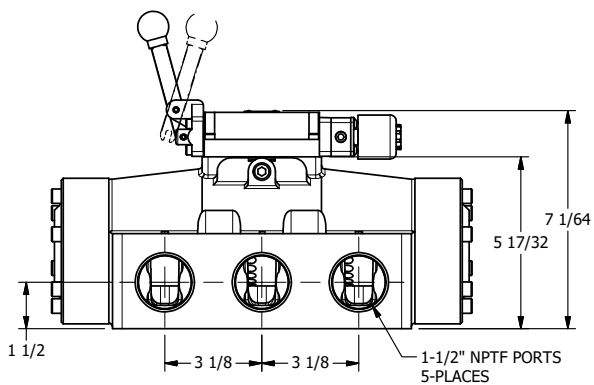

4

3

2

1

AAA
PRODUCTS
INTERNATIONAL

**AAA PRODUCTS
INTERNATIONAL**
7114 Harry Hines Blvd
Dallas, TX 75235

**1-1/2" SIDE PORT, SNGL SOL, 2 POS,
SPR RTRN, EXPL PROOF,
LEVER ASSIST, LCKNG OVRD**

DRAWING NO.:
DIM_ESAH12XO