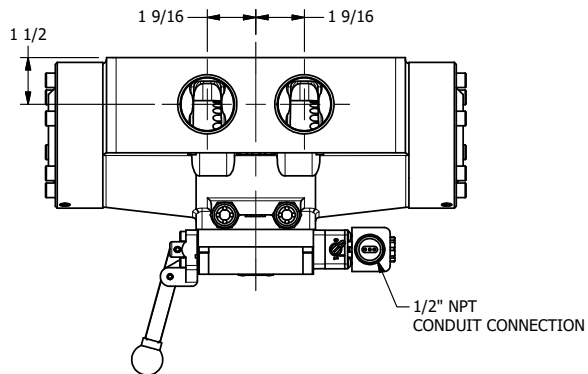

4

3

2

1

AAA
PRODUCTS
INTERNATIONAL

**AAA PRODUCTS
INTERNATIONAL**
7114 Harry Hines Blvd
Dallas, TX 75235

**1-1/2" SIDE PORT, SNGL SOL, 2 POS,
SPR RTRN, EXPL PROOF,
LEVER ASSIST, LCKNG OVRD**

DRAWING NO.:
DIM_ESAH12XO