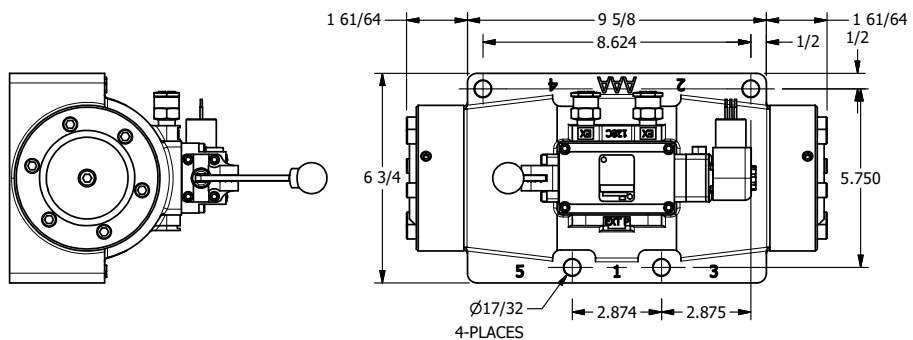

4

3

2

1

AAA
PRODUCTS
INTERNATIONAL

**AAA PRODUCTS
INTERNATIONAL**
7114 Harry Hines Blvd
Dallas, TX 75235

**1-1/2" SIDE PORT, SNGL SOL, 2 POS,
SPR RTRN, EXPL PROOF,
LEVER ASSIST, LCKNG OVRD**

DRAWING NO.:
DIM_ESAH12XO