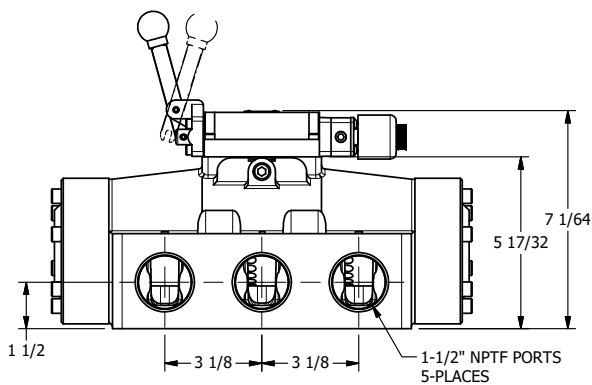

4

3

2

1

AAA
PRODUCTS
INTERNATIONAL

**AAA PRODUCTS
INTERNATIONAL**
7114 Harry Hines Blvd
Dallas, TX 75235

**1-1/2" SIDE PORT, SNGL SOL, 2 POS,
SPR RTRN, EXPL PROOF,
LEVER ASSIST, EXCLDR**

DRAWING NO.:
DIM_ESAH12XL