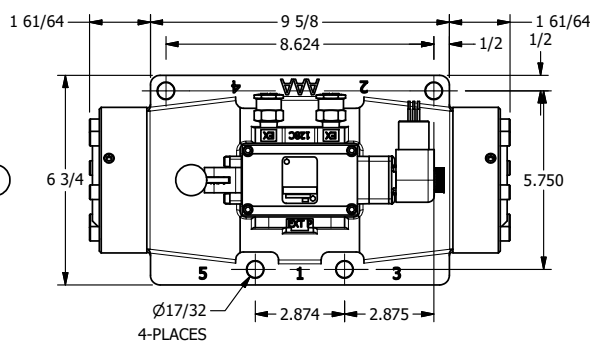

4

3

2

1

AAA
PRODUCTS
INTERNATIONAL

**AAA PRODUCTS
INTERNATIONAL**
7114 Harry Hines Blvd
Dallas, TX 75235

**1-1/2" SIDE PORT, SNGL SOL, 2 POS,
SPR RTRN, EXPL PROOF,
LEVER ASSIST, EXCLDR**

DRAWING NO.:
DIM_ESAH12XL