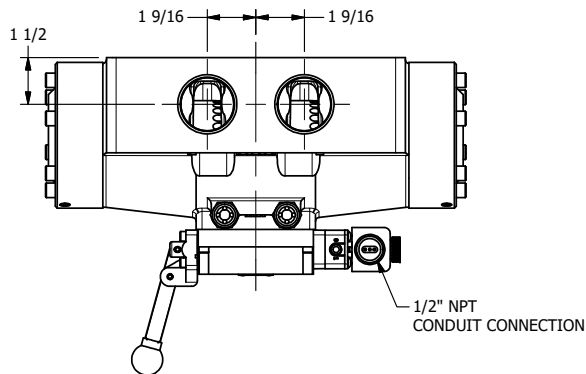

4

3

2

1

AAA
PRODUCTS
INTERNATIONAL

**AAA PRODUCTS
INTERNATIONAL**
7114 Harry Hines Blvd
Dallas, TX 75235

**1-1/2" SIDE PORT, SNGL SOL, 2 POS,
SPR RTRN, EXPL PROOF,
LEVER ASSIST, EXCLDR**

DRAWING NO.:
DIM_ESAH12XL