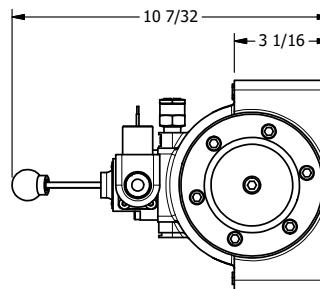

4

3

2

1

AAA
PRODUCTS
INTERNATIONAL

**AAA PRODUCTS
INTERNATIONAL**
7114 Harry Hines Blvd
Dallas, TX 75235

**1-1/2" SIDE PORT, SNGL SOL, 2 POS,
SPR RTRN, EXPL PROOF,
LEVER ASSIST, EXCLDR**

DRAWING NO.:
DIM_ESAH12XL