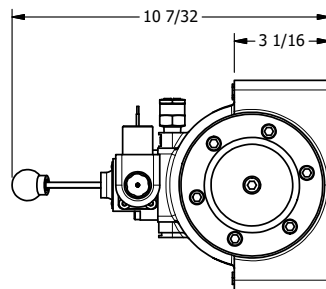

4

3

2

1

AAA
PRODUCTS
INTERNATIONAL

**AAA PRODUCTS
INTERNATIONAL**
7114 Harry Hines Blvd
Dallas, TX 75235

**1-1/2" SIDE PORT, SNGL SOL, 2 POS,
SPR RTRN, EXPL PROOF,
LEVER ASSIST, SIDE VENT**

DRAWING NO.:
DIM_ESAH12XC