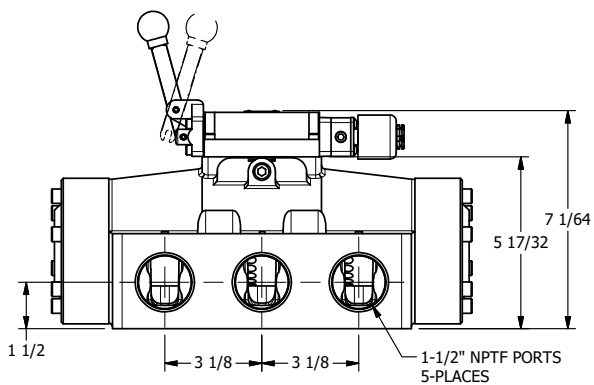

4

3

2

1

AAA
PRODUCTS
INTERNATIONAL

**AAA PRODUCTS
INTERNATIONAL**
7114 Harry Hines Blvd
Dallas, TX 75235

**1-1/2" SIDE PORT, SNGL SOL, 2 POS,
SPR RTRN, EXPL PROOF,
LEVER ASSIST, SIDE VENT**

DRAWING NO.:
DIM_ESAH12XC