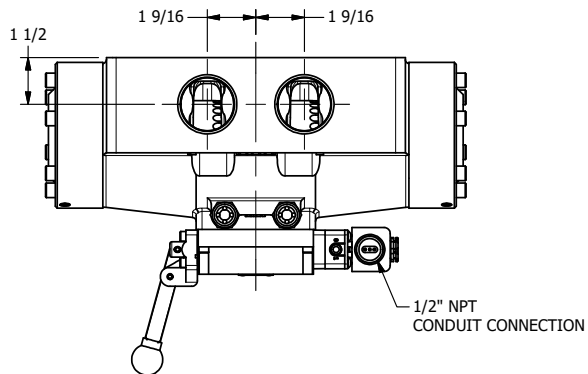

4

3

2

1

AAA
PRODUCTS
INTERNATIONAL

**AAA PRODUCTS
INTERNATIONAL**
7114 Harry Hines Blvd
Dallas, TX 75235

**1-1/2" SIDE PORT, SNGL SOL, 2 POS,
SPR RTRN, EXPL PROOF,
LEVER ASSIST, SIDE VENT**

DRAWING NO.:
DIM_ESAH12XC