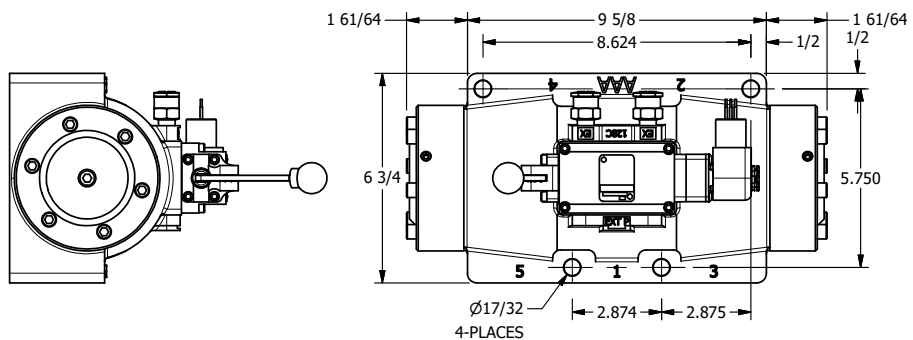

4

3

2

1

AAA
PRODUCTS
INTERNATIONAL

**AAA PRODUCTS
INTERNATIONAL**
7114 Harry Hines Blvd
Dallas, TX 75235

**1-1/2" SIDE PORT, SNGL SOL, 2 POS,
SPR RTRN, EXPL PROOF,
LEVER ASSIST, SIDE VENT**

DRAWING NO.:
DIM_ESAH12XC