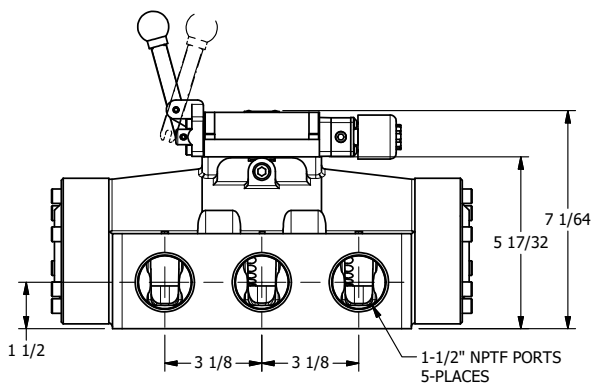

4

3

2

1

AAA
PRODUCTS
INTERNATIONAL

**AAA PRODUCTS
INTERNATIONAL**
7114 Harry Hines Blvd
Dallas, TX 75235

TITLE: 1-1/2" SIDE PORT, SNGL SOL, 2 POS,
SPR RTRN, EXPL PROOF,
LEVER ASSIST

DRAWING NO.:
DIM_ESAH12X