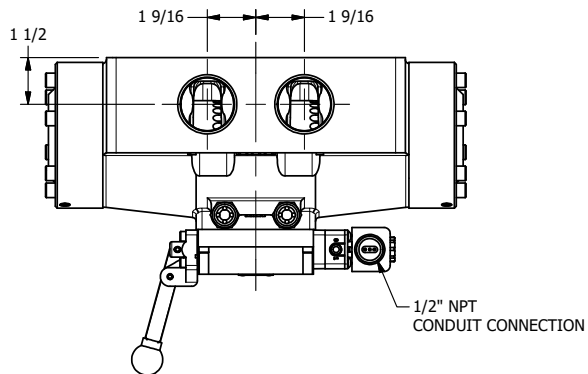

4

3

2

1

AAA
PRODUCTS
INTERNATIONAL

**AAA PRODUCTS
INTERNATIONAL**
7114 Harry Hines Blvd
Dallas, TX 75235

TITLE: 1-1/2" SIDE PORT, SNGL SOL, 2 POS,
SPR RTRN, EXPL PROOF,
LEVER ASSIST

DRAWING NO.:
DIM_ESAH12X