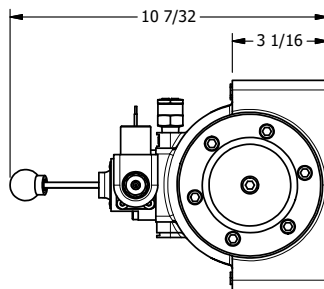

4

3

2

1

AAA
PRODUCTS
INTERNATIONAL

**AAA PRODUCTS
INTERNATIONAL**
7114 Harry Hines Blvd
Dallas, TX 75235

TITLE: 1-1/2" SIDE PORT, SNGL SOL, 2 POS,
SPR RTRN, EXPL PROOF,
LEVER ASSIST

DRAWING NO.:
DIM_ESAH12X