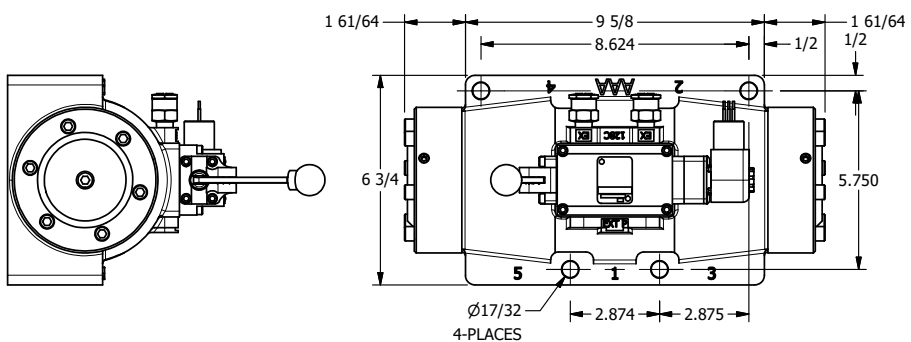

4

3

2

1

AAA
PRODUCTS
INTERNATIONAL

**AAA PRODUCTS
INTERNATIONAL**
7114 Harry Hines Blvd
Dallas, TX 75235

TITLE: 1-1/2" SIDE PORT, SNGL SOL, 2 POS,
SPR RTRN, EXPL PROOF,
LEVER ASSIST

DRAWING NO.:
DIM_ESAH12X