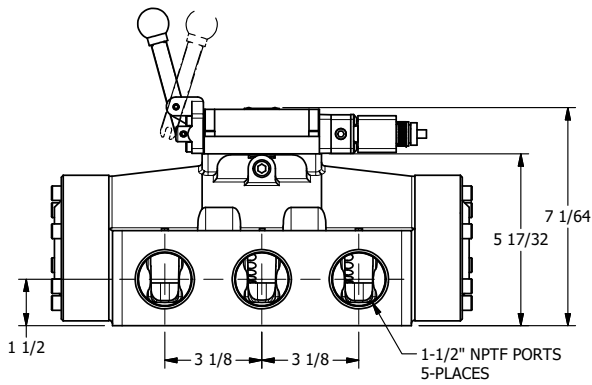

4

3

2

1

ATEX/IEC MOLDED COIL
3 METERS OF 3 WIRE CORD

AAA
PRODUCTS
INTERNATIONAL

**AAA PRODUCTS
INTERNATIONAL**
7114 Harry Hines Blvd
Dallas, TX 75235

1-1/2" SIDE PORT, SNGL SOL, 2 POS,
SPR RTRN, ATEX COIL,
LEVER ASST, EXCLDR, SIDE VENT

DRAWING NO.:
DIM_ESAH12TOL

THE INFORMATION CONTAINED WITHIN THIS DOCUMENT IS PROPRIETARY TO AAA PRODUCTS AND MAY NOT BE DISCLOSED WITHOUT PRIOR WRITTEN CONSENT

4

3

2

1

B

B