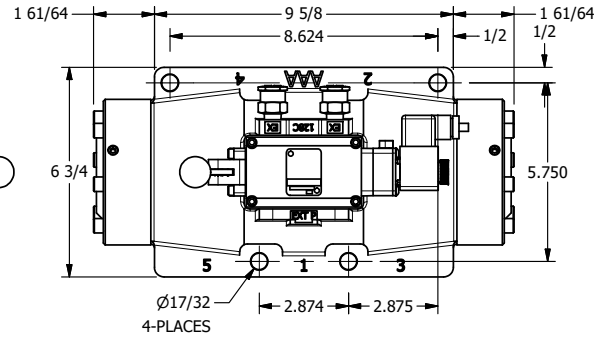

4

3

2

1

ATEX/IEC MOLDED COIL
3 METERS OF 3 WIRE CORD

AAA
PRODUCTS
INTERNATIONAL

**AAA PRODUCTS
INTERNATIONAL**
7114 Harry Hines Blvd
Dallas, TX 75235

1-1/2" SIDE PORT, SNGL SOL, 2 POS,
SPR RTRN, ATEX COIL,
LEVER ASST, EXCLDR, SIDE VENT

DRAWING NO.:
DIM_ESAH12TOL

THE INFORMATION CONTAINED WITHIN THIS DOCUMENT IS PROPRIETARY TO AAA PRODUCTS AND MAY NOT BE DISCLOSED WITHOUT PRIOR WRITTEN CONSENT

4

3

2

1

B

B