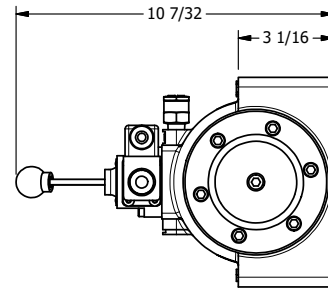

4

3

2

1

ATEX/IEC MOLDED COIL
3 METERS OF 3 WIRE CORD

AAA
PRODUCTS
INTERNATIONAL

**AAA PRODUCTS
INTERNATIONAL**
7114 Harry Hines Blvd
Dallas, TX 75235

1-1/2" SIDE PORT, SNGL SOL, 2 POS,
SPR RTRN, ATEX COIL,
LEVER ASST, EXCLDR, SIDE VENT

DRAWING NO.:
DIM_ESAH12TOL

THE INFORMATION CONTAINED WITHIN THIS DOCUMENT IS PROPRIETARY TO AAA PRODUCTS AND MAY NOT BE DISCLOSED WITHOUT PRIOR WRITTEN CONSENT

4

3

2

1

B

B