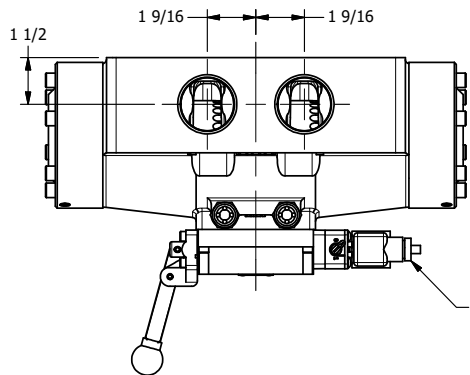

4

3

2

1

ATEX/IEC MOLDED COIL
3 METERS OF 3 WIRE CORD

AAA
PRODUCTS
INTERNATIONAL

**AAA PRODUCTS
INTERNATIONAL**
7114 Harry Hines Blvd
Dallas, TX 75235

1-1/2" SIDE PORT, SNGL SOL, 2 POS,
SPR RTRN, ATEX COIL,
LEVER ASST, EXCLDR, SIDE VENT

DRAWING NO.:
DIM_ESAH12TOL

THE INFORMATION CONTAINED WITHIN THIS DOCUMENT IS PROPRIETARY TO AAA PRODUCTS AND MAY NOT BE DISCLOSED WITHOUT PRIOR WRITTEN CONSENT

4

3

2

1

B

B